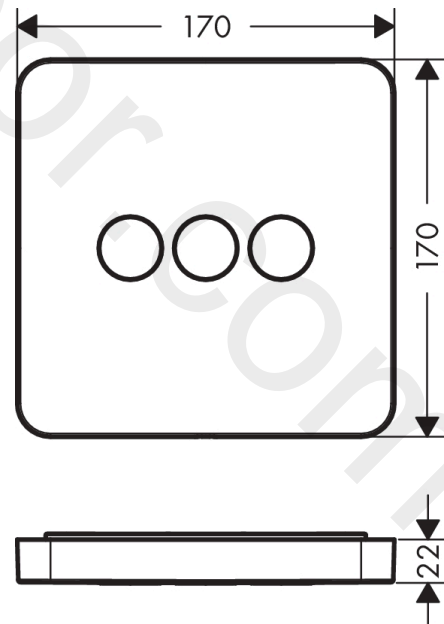

Scale drawing