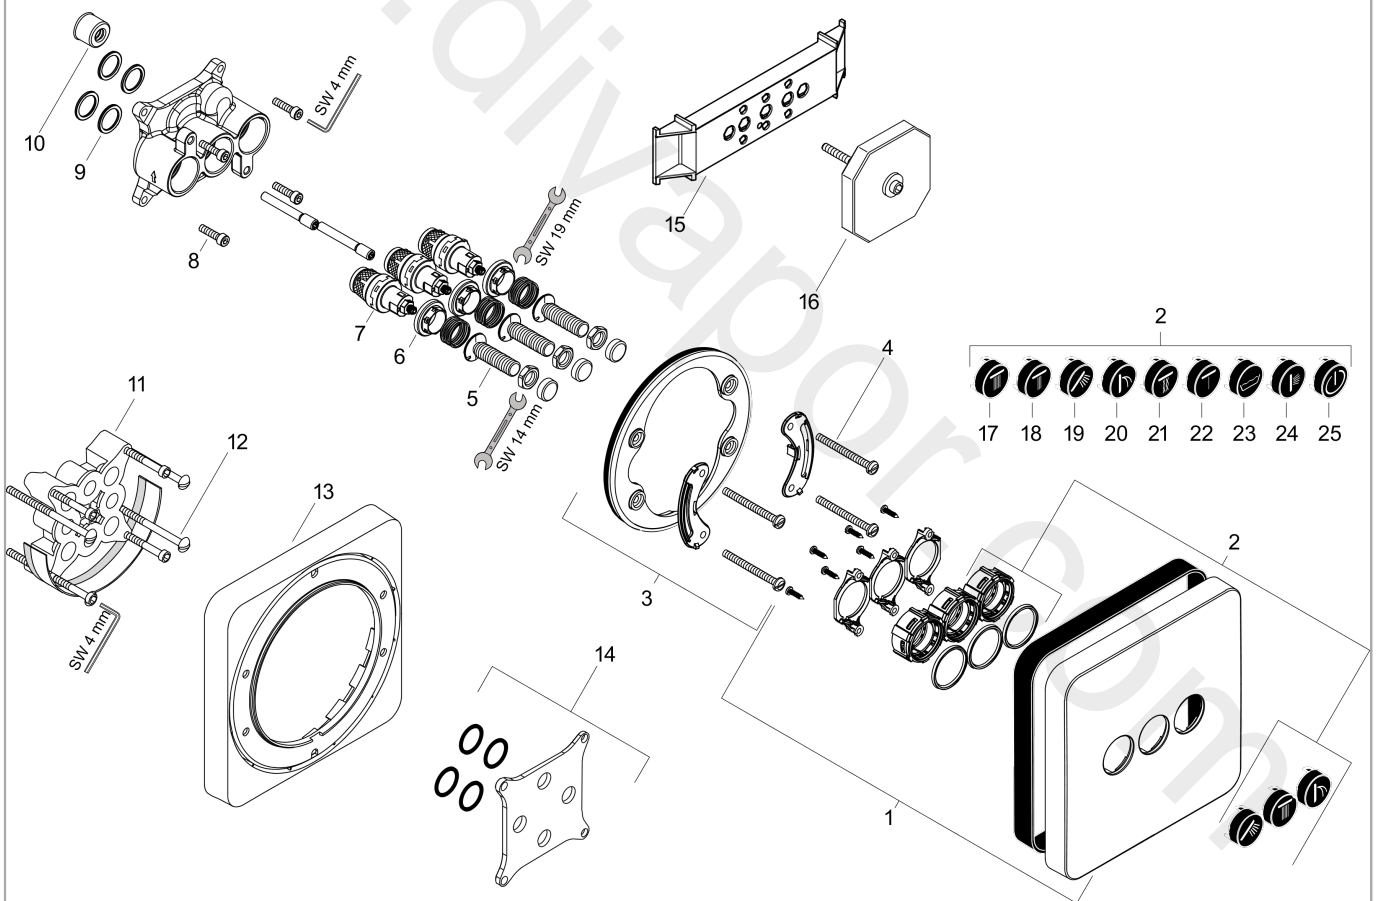

### Scale drawing

**AXOR ShowerSelect**  
**Valve for concealed installation softsquare for 3 functions**  
Finish: **Polished Gold Optic** Article Number: **36773990**

## Flowchart

**AXOR ShowerSelect**  
**Valve for concealed installation softsquare for 3 functions**  
 Finish: **Polished Gold Optic**    Article Number: **36773990**

## Exploded Drawing

Year of production: >11/16

**AXOR ShowerSelect**  
**Valve for concealed installation softsquare for 3 functions**  
 Finish: **Polished Gold Optic** Article Number: **36773990**

## Spare part list

Year of production: >11/16

Pos.		Article Number	Price	PU
1	escutcheon 170 / 170 mm	92543990	£ 345,00	1
2	set of symbols	92544610	£ 137,00	1
3	holder for escutcheon	98793000	£ 43,00	1
4	set of fixing screws	96454000	£ 9,00	1
5	Select-adapter	92219000	£ 6,10	1
6	nut	98368000	£ 13,30	1
7	shut off unit	95758000	£ 110,00	1
8	set of screws	96525000	£ 9,00	1
9	O-ring 16x2	98133000	£ 3,30	1
10	noise reduction	94073000	£ 25,00	1
11	extension 25 mm	13595000	£ 75,00	1
12	set of fixing screws	97747000	£ 3,30	1
13	extension 22 mm	98860990	£ 126,00	1
14	compensation set 1°	95521000	£ 173,00	1
15	fit-up aid	92540000	£ 14,10	1
16	flushing unit complete	15956000	-	1
17	symbol head shower Rain large	93571610	£ 13,30	1
18	symbol head shower Rain small	93572610	£ 13,30	1
19	symbol handshower	93573610	£ 13,30	1
20	symbol Flood jet	93574610	£ 13,30	1
21	symbol Whirl	93575610	£ 13,30	1
22	symbol Mono	93576610	£ 13,30	1
23	symbol tub	93577610	£ 13,30	1
24	symbol body shower	93578610	£ 13,30	1
25	symbol ON/OFF	93579610	£ 13,30	1
a	concealed item	01800180	£ 163,00	1