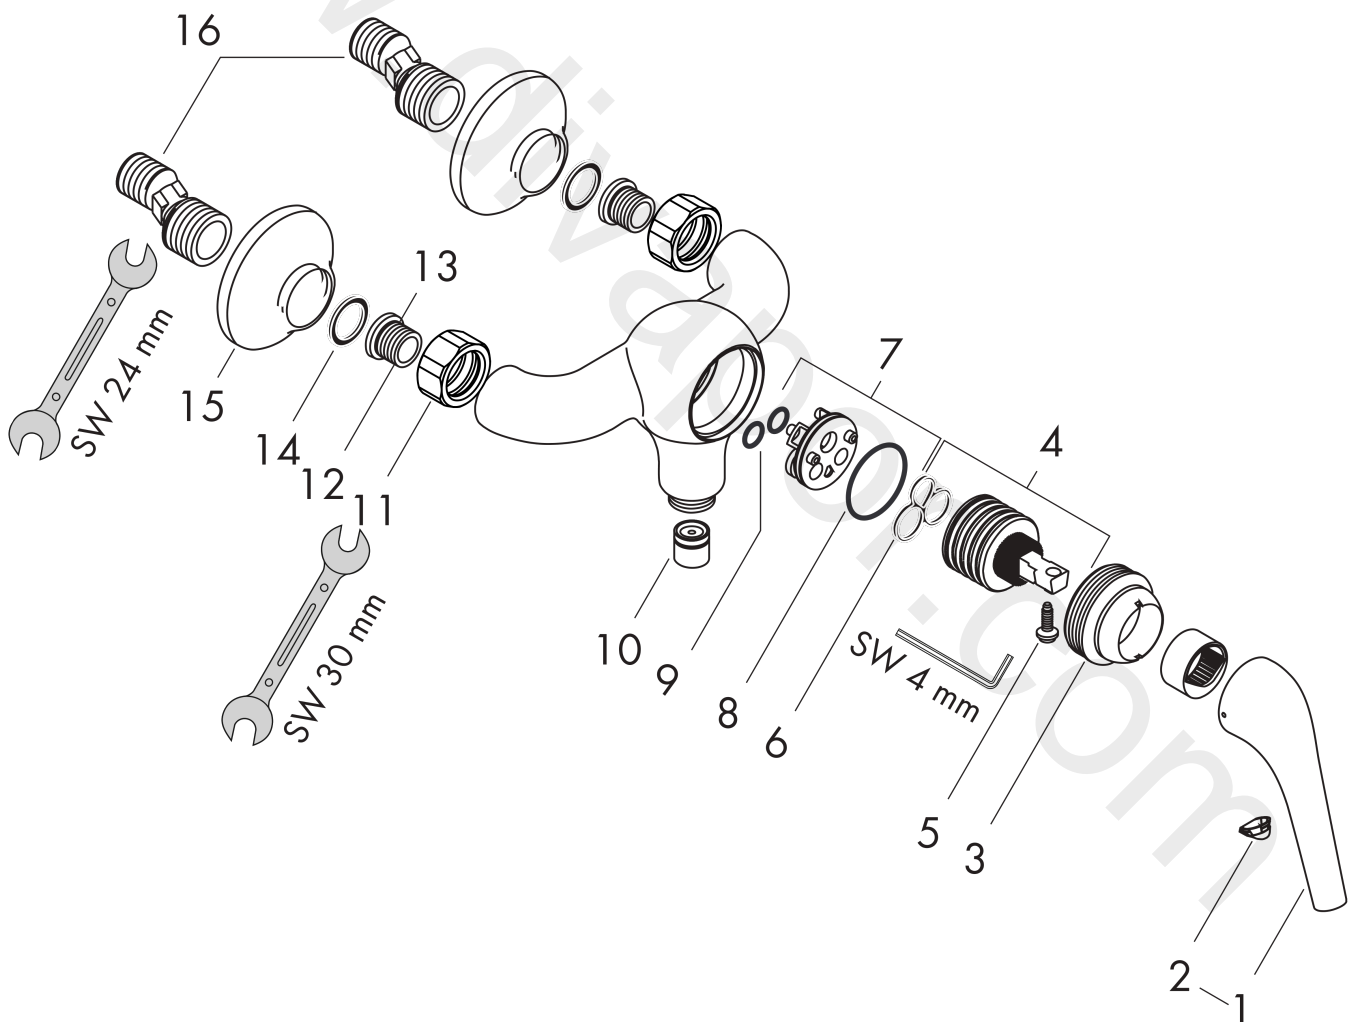

AXOR Terrano
Single Lever Shower Mixer for exposed fitting DN15
Surfaces: Article Number: **37600810**

Exploded Drawing

Year of production: **09/99 - 12/09**

AXOR Terrano
Single Lever Shower Mixer for exposed fitting DN15
 Surfaces: Article Number: **37600810**

Spare part list

Year of production: **09/99 - 12/09**

Pos.		Article Number	Price	PU
1	handle for cold water	37291810	£ 173,00	1
2	screw cover	96347000	£ 3,30	1
3	nut	96345810	£ 64,00	1
4	cartridge, assy	92730000	£ 35,00	1
5	locking screw for handle	96059000	£ 9,00	1
6	seal	95008000	£ 9,00	1
7	adapter for cartridge	97773000	£ 9,00	1
8	O-Ring 32x2	98193000	£ 3,30	1
9	O-ring 9x1,8	98118000	£ 3,30	1
10	set of non return valves DW 15	94074000	£ 16,10	1
11	set of nuts	96157810	-	1
12	connecting thread	97220000	£ 16,10	1
13	O-ring 15x2	98163000	£ 3,30	1
14	filter packing	96922000	£ 9,00	1
15	escutcheon Ø 70 mm	96346810	£ 51,00	1
16	set of S-unions (±12 mm)	94140000	£ 51,00	1
a	set of S-unions (±32 mm)	98592000	£ 43,00	1