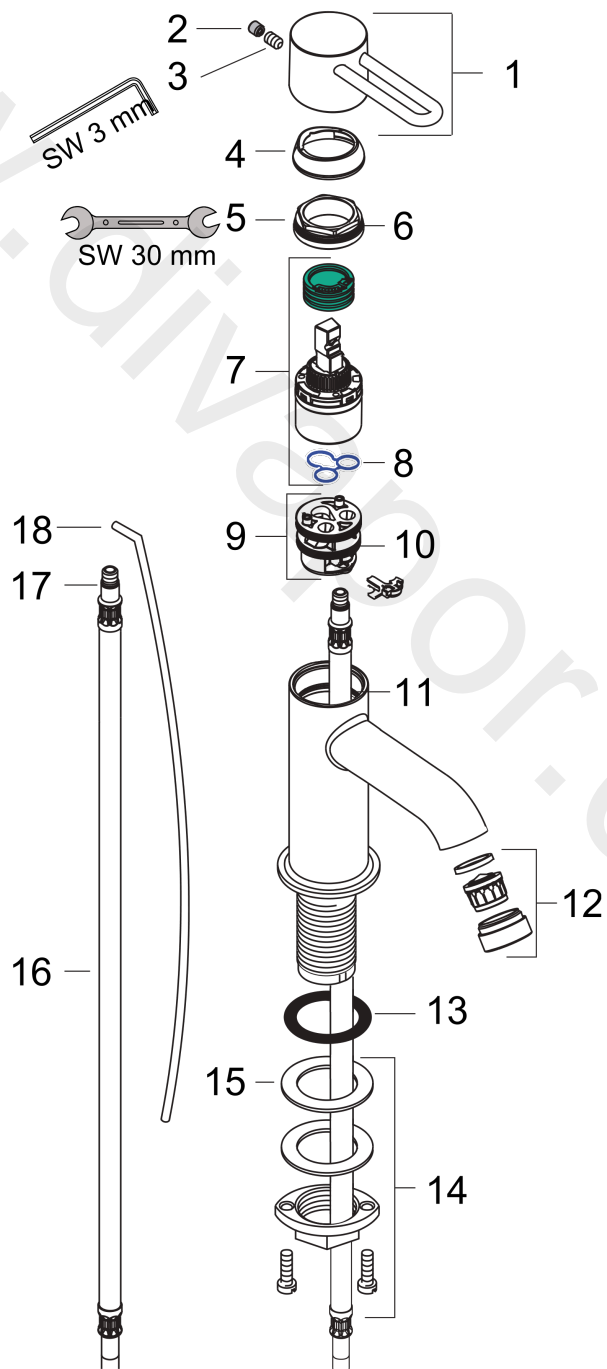

AXOR Uno²
Single lever basin mixer 90 with pop-up waste set
Surfaces: Article Number: **38020000**

Exploded Drawing

Year of production: **01/10 - 09/10**

AXOR Uno²
Single lever basin mixer 90 with pop-up waste set
 Surfaces: Article Number: **38020000**

Spare part list

Year of production: **01/10 - 09/10**

Pos.		Article Number	Price	PU
1	handle	38094000	£ 79,00	1
2	screw cover	96762000	£ 3,30	1
3	hollow set screw M6x10 DIN 916	96029000	£ 3,30	1
4	flange	96763000	£ 9,00	1
5	nut	97209000	£ 16,10	1
6	O-ring 33x2	98154000	£ 3,30	1
7	cartridge, assy	92730000	£ 35,00	1
8	seal	95008000	£ 9,00	1
9	adapter for cartridge	98750000	£ 13,30	1
10	O-Ring 30x2	98186000	£ 3,30	1
11	O-ring 35x2	92604000	£ 6,10	1
12	aerator M24x1 (5 l/min)	95578000	£ 35,00	1
13	flat seal	98749000	£ 6,10	1
14	fixing set (Ø 32)	13961000	£ 25,00	1
15	lever collar	97548000	£ 3,30	1
16	connection hose 450 mm M8x0,75 G3/8	97206000	£ 35,00	1
17	O-ring 7x1,5	98422000	£ 3,30	1
18	pull rod	96657000	£ 13,30	1
a	pop up waste	94139000	£ 96,00	1
b	fixation extension 35 mm	13898000	£ 79,00	1