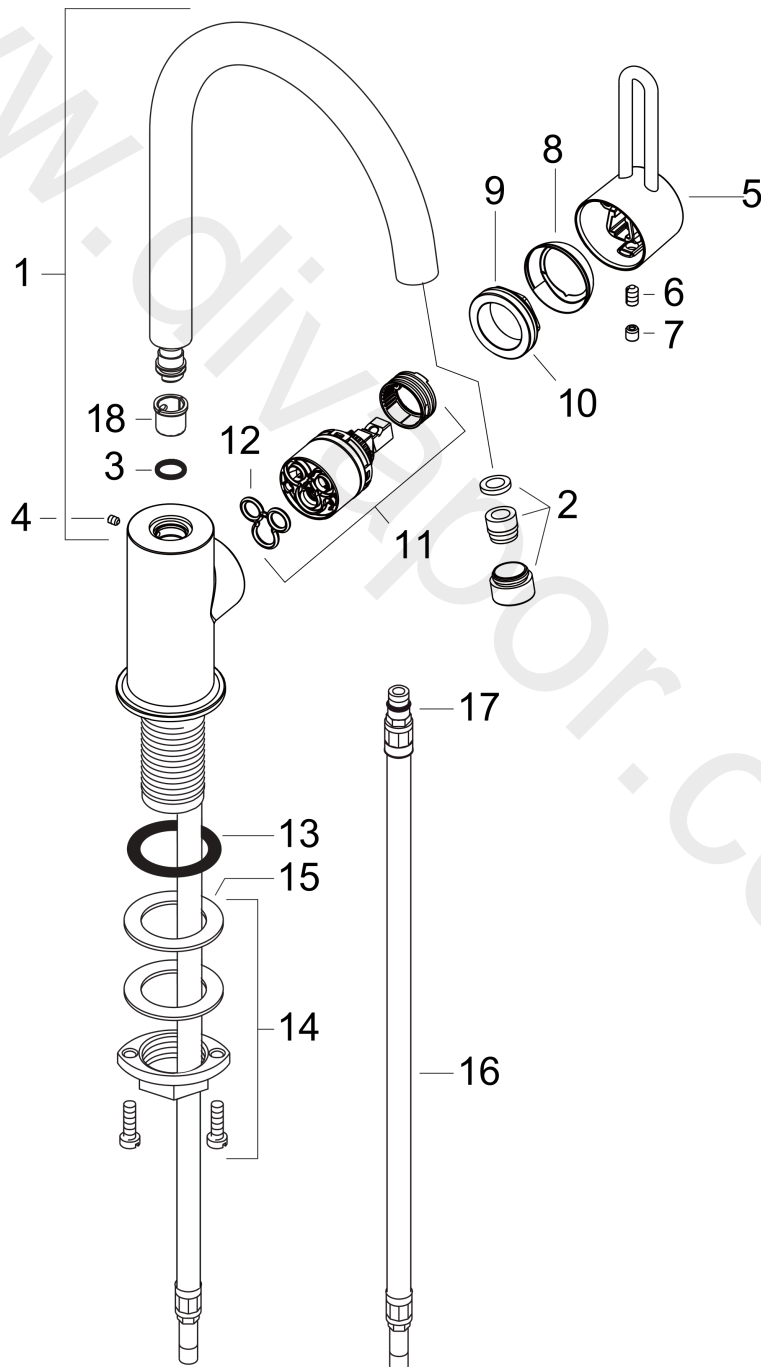

**AXOR Uno<sup>2</sup>**  
**Single lever basin mixer without pull-rod and swivel spout with 360° range**  
Surfaces: Article Number: **38031000**

## Exploded Drawing

Year of production: **01/10 - 09/10**

## AXOR Uno<sup>2</sup>

Single lever basin mixer without pull-rod and swivel spout with 360° range

Surfaces: Article Number: **38031000**

### Spare part list

Year of production: **01/10 - 09/10**

Pos.		Article Number	Price	PU
1	spout cpl.	97363000	£ 224,00	1
2	aerator M18x1 (5 l/min)	95387000	£ 43,00	1
3	O-ring 11x2	98127000	£ 3,30	1
4	hollow set screw M4x5	98731000	£ 3,30	1
5	handle	38094000	£ 79,00	1
6	screw cover	96762000	£ 3,30	1
7	hollow set screw M6x10 DIN 916	96029000	£ 3,30	1
8	flange	96763000	£ 9,00	1
9	nut	97209000	£ 16,10	1
10	O-ring 33x2	98154000	£ 3,30	1
11	cartridge, assy	92730000	£ 35,00	1
12	seal	95008000	£ 9,00	1
13	flat seal	98749000	£ 6,10	1
14	fixing set (Ø 32)	13961000	£ 25,00	1
15	lever collar	97548000	£ 3,30	1
16	connection hose 450 mm M8x0,75 G3/8	97206000	£ 35,00	1
17	O-ring 7x1,5	98422000	£ 3,30	1
18	lever collar	92849000	£ 9,00	1
a	pop up waste	94139000	£ 96,00	1
b	fixation extension 35 mm	13898000	£ 79,00	1