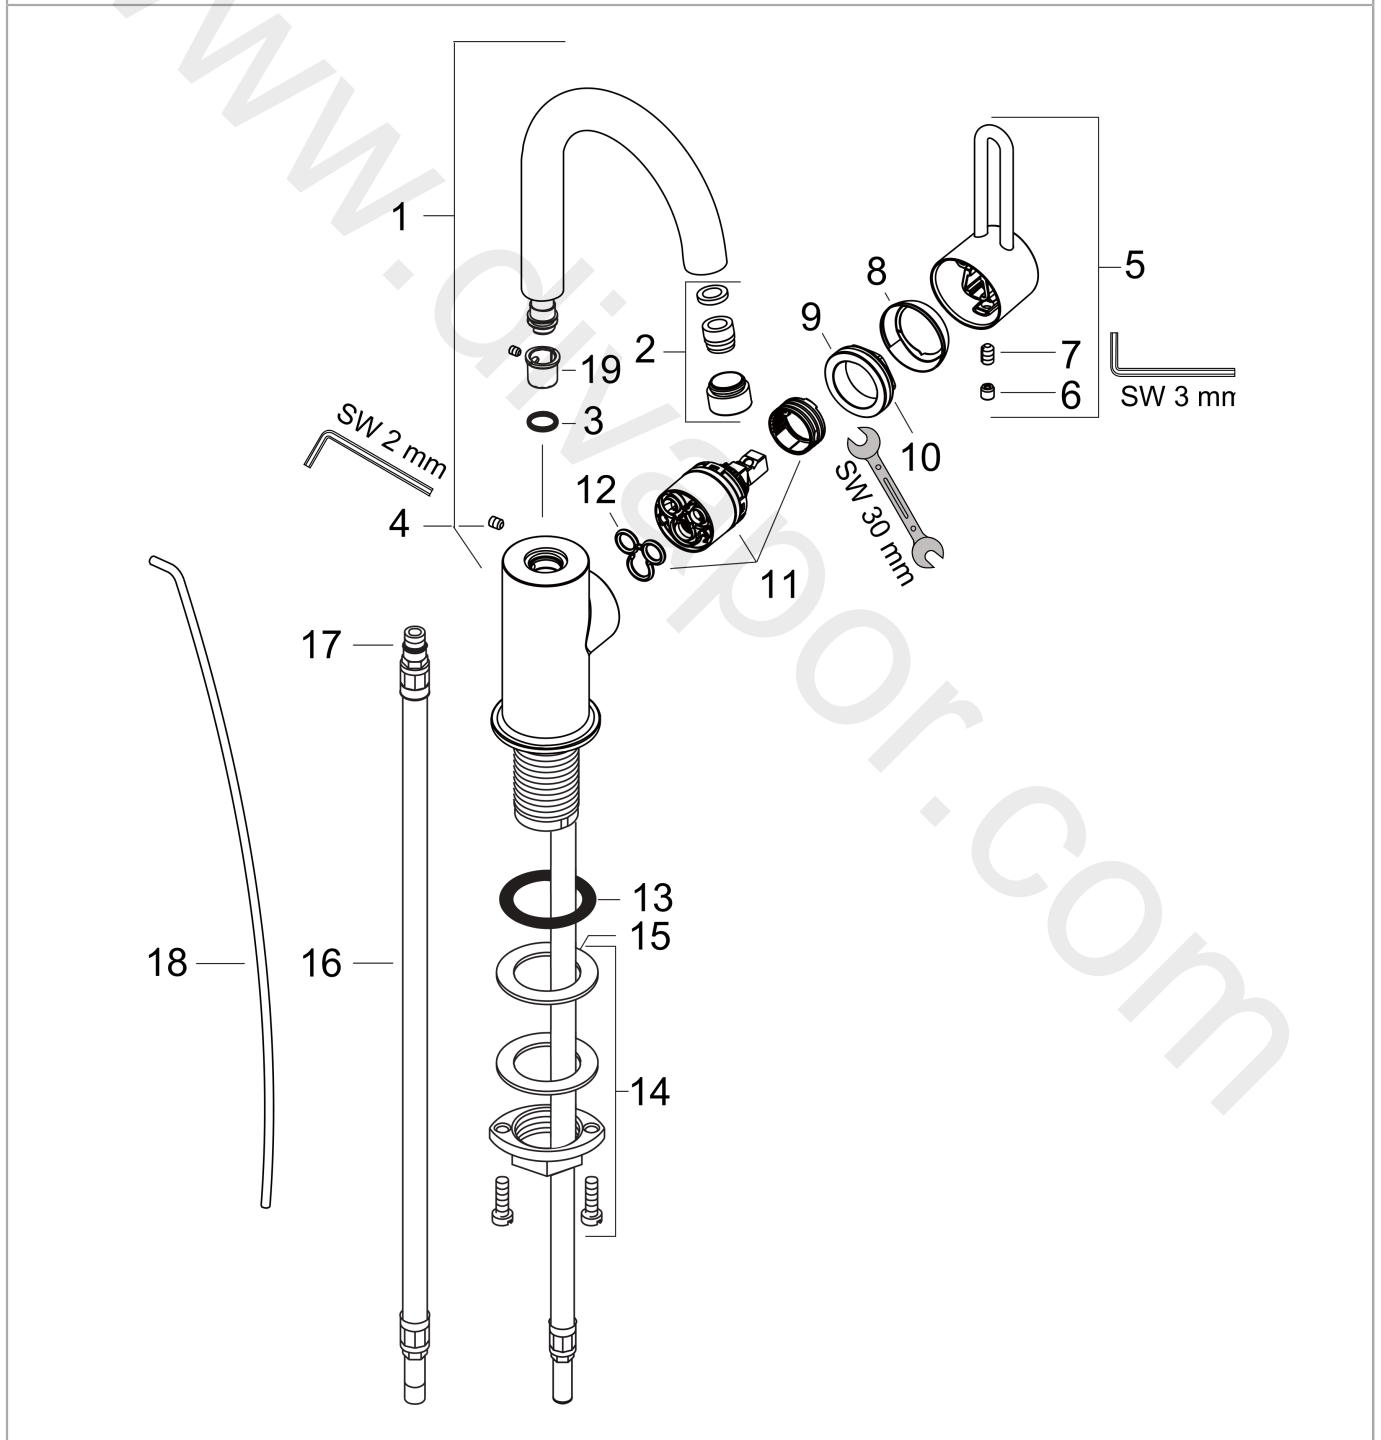

**AXOR Uno<sup>2</sup>**

**Single lever basin mixer 160 with pop-up waste set and swivel spout with 360° range for hand wash basins**

Surfaces: Article Number: **38035000**

**Exploded Drawing**

Year of production: **01/10 - 09/10**

## AXOR Uno<sup>2</sup>

Single lever basin mixer 160 with pop-up waste set and swivel spout with 360° range for hand wash basins

Surfaces: Article Number: **38035000**

### Spare part list

Year of production: 01/10 - 09/10

Pos.		Article Number	Price	PU
1	spout cpl.	97688000	£ 173,00	1
2	aerator M18x1 (5 l/min)	95387000	£ 43,00	1
3	O-ring 11x2	98127000	£ 3,30	1
4	hollow set screw M4x5	98731000	£ 3,30	1
5	handle	38094000	£ 79,00	1
6	screw cover	96762000	£ 3,30	1
7	hollow set screw M6x10 DIN 916	96029000	£ 3,30	1
8	flange	96763000	£ 9,00	1
9	nut	97209000	£ 16,10	1
10	O-ring 33x2	98154000	£ 3,30	1
11	cartridge, assy	92730000	£ 35,00	1
12	seal	95008000	£ 9,00	1
13	flat seal	98749000	£ 6,10	1
14	fixing set (Ø 32)	13961000	£ 25,00	1
15	lever collar	97548000	£ 3,30	1
16	connection hose 450 mm M8x0,75 G3/8	97206000	£ 35,00	1
17	O-ring 7x1,5	98422000	£ 3,30	1
18	pull rod	96657000	£ 13,30	1
19	lever collar	92849000	£ 9,00	1
a	pop up waste	94139000	£ 96,00	1
b	fixation extension 35 mm	13898000	£ 79,00	1