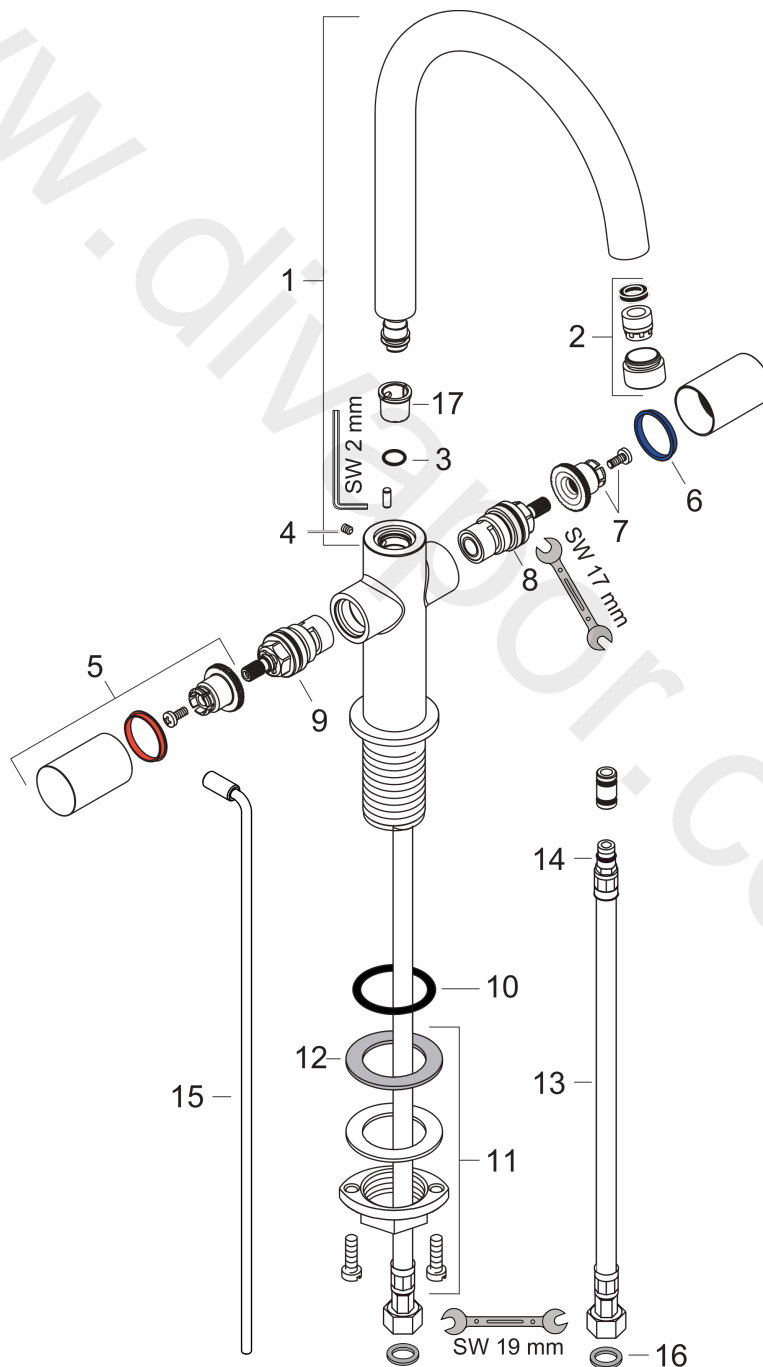

AXOR Uno²
2-handle basin mixer 230 with pop-up waste set and swivel spout with 360° range
 Surfaces: Article Number: **38040000**

Exploded Drawing

Year of production: **10/10 - 07/14**

AXOR Uno²

2-handle basin mixer 230 with pop-up waste set and swivel spout with 360° range

Surfaces: Article Number: **38040000**

Spare part list

Year of production: **10/10 - 07/14**

Pos.		Article Number	Price	PU
1	spout cpl.	97363000	£ 224,00	1
2	aerator M18x1 (5 l/min)	95387000	£ 43,00	1
3	O-ring 11x2	98127000	£ 3,30	1
4	hollow set screw M4x5	98731000	£ 3,30	1
5	handle	38093000	£ 96,00	1
6	set of color-rings cold / hot water	96319000	£ 9,00	1
7	handle fixing set	94184000	£ 6,10	1
8	shut off unit right closing	94009000	£ 43,00	1
9	shut off unit left closing	94008000	£ 43,00	1
10	O-ring 34x4	98155000	£ 3,30	1
11	fixing set (Ø 32)	13961000	£ 25,00	1
12	lever collar	97548000	£ 3,30	1
13	connection hose 450 mm M10x1 G3/8	96507000	£ 43,00	1
14	O-ring 7x1,5	98422000	£ 3,30	1
15	pull rod	95701000	£ 43,00	1
16	sealing set	95581000	£ 6,10	1
17	lever collar	92849000	£ 9,00	1
a	pop up waste	94139000	£ 96,00	1
b	fixation extension 35 mm	13898000	£ 79,00	1