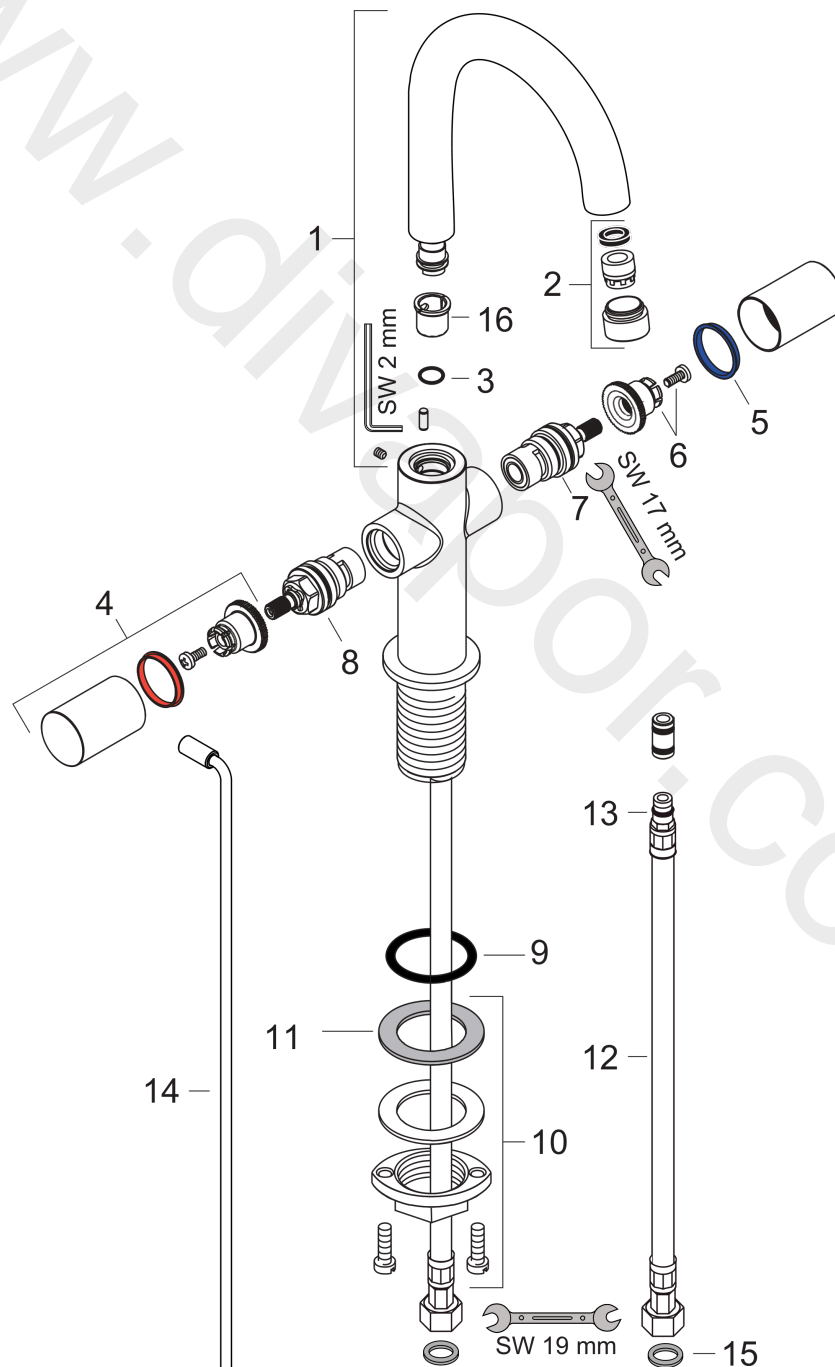

**AXOR Uno<sup>2</sup>**

**2-handle basin mixer 170 with pop-up waste set and swivel spout with 360° range for hand wash basins**

Surfaces: Article Number: **38045000**

**Exploded Drawing**

Year of production: **10/10 - 07/14**

## AXOR Uno<sup>2</sup>

**2-handle basin mixer 170 with pop-up waste set and swivel spout with 360° range for hand wash basins**

Surfaces: Article Number: **38045000**

### Spare part list

Year of production: **10/10 - 07/14**

Pos.		Article Number	Price	PU
1	spout cpl.	97688000	£ 173,00	1
2	aerator M18x1 (5 l/min)	95387000	£ 43,00	1
3	O-ring 11x2	98127000	£ 3,30	1
4	handle	38093000	£ 96,00	1
5	set of color-rings cold / hot water	96319000	£ 9,00	1
6	handle fixing set	94184000	£ 6,10	1
7	shut off unit left closing	94008000	£ 43,00	1
8	shut off unit right closing	94009000	£ 43,00	1
9	O-ring 34x4	98155000	£ 3,30	1
10	fixing set (Ø 32)	13961000	£ 25,00	1
11	lever collar	97548000	£ 3,30	1
12	connection hose 450 mm M10x1 G3/8	96507000	£ 43,00	1
13	O-ring 8x1,75	97827000	£ 3,30	1
14	pull rod	95701000	£ 43,00	1
15	sealing set	95581000	£ 6,10	1
16	lever collar	92849000	£ 9,00	1
a	pop up waste	94139000	£ 96,00	1
b	supply pipe 490 mm	96786000	£ 64,00	1
c	fixation extension 35 mm	13898000	£ 79,00	1