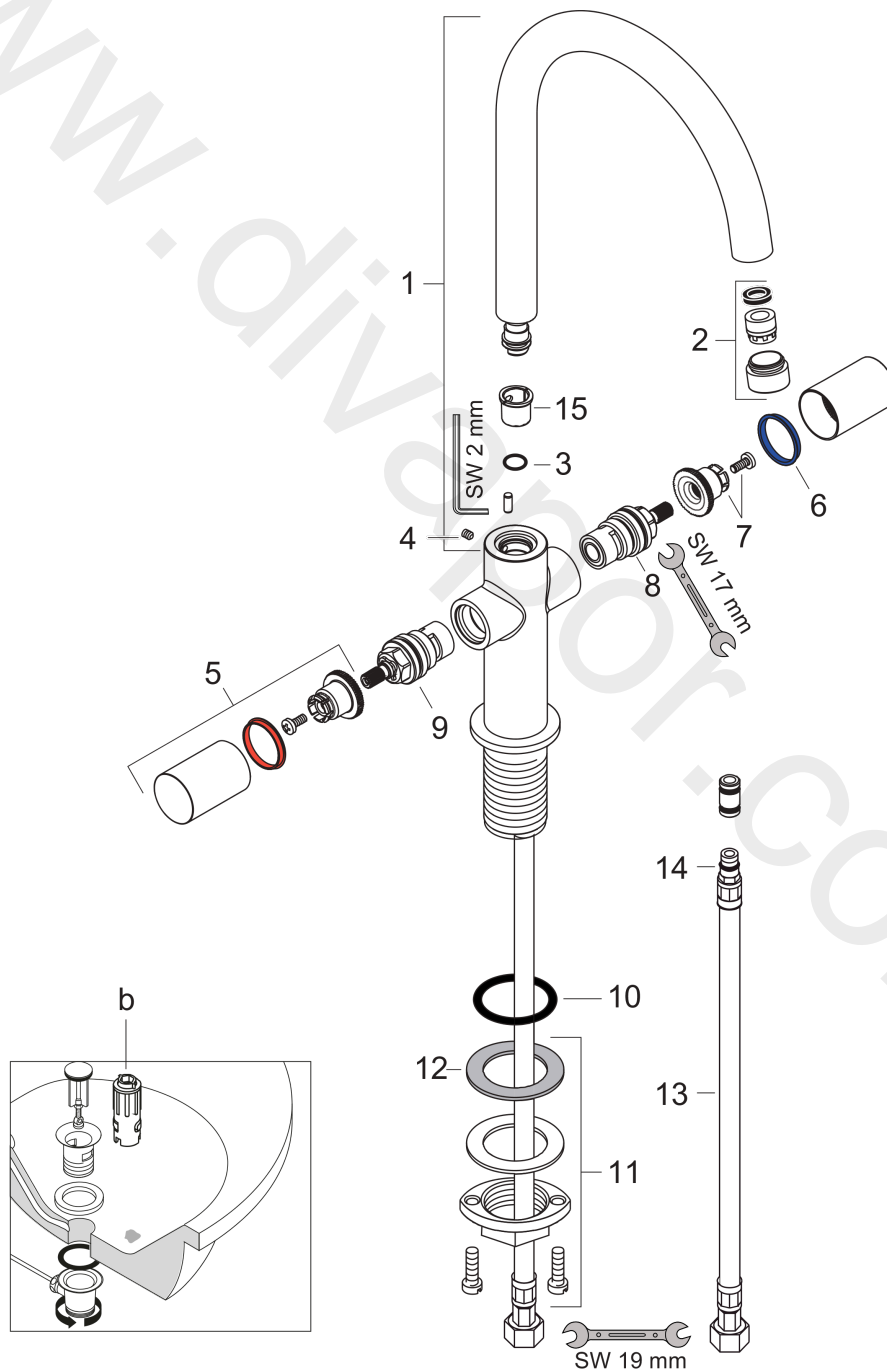

AXOR Uno²
2-handle basin mixer without pull-rod and swivel spout with 360° range
 Surfaces: Article Number: **38047000**

Exploded Drawing

Year of production: **10/10 - 07/14**

AXOR Uno²

2-handle basin mixer without pull-rod and swivel spout with 360° range

Surfaces: Article Number: **38047000**

Spare part list

Year of production: **10/10 - 07/14**

Pos.		Article Number	Price	PU
1	spout cpl.	97363000	£ 224,00	1
2	aerator M18x1 (5 l/min)	95387000	£ 43,00	1
3	O-ring 11x2	98127000	£ 3,30	1
4	hollow set screw M4x5	98731000	£ 3,30	1
5	handle	38093000	£ 96,00	1
6	set of color-rings cold / hot water	96319000	£ 9,00	1
7	handle fixing set	94184000	£ 6,10	1
8	shut off unit left closing	94008000	£ 43,00	1
9	shut off unit right closing	94009000	£ 43,00	1
10	O-ring 34x4	98155000	£ 3,30	1
11	fixing set (Ø 32)	13961000	£ 25,00	1
12	lever collar	97548000	£ 3,30	1
13	connection hose 450 mm M10x1 G3/8	96507000	£ 43,00	1
14	O-ring 8x1,75	97827000	£ 3,30	1
15	lever collar	92849000	£ 9,00	1
a	fixation extension 35 mm	13898000	£ 79,00	1
b	special tool set	58085000	£ 9,00	1