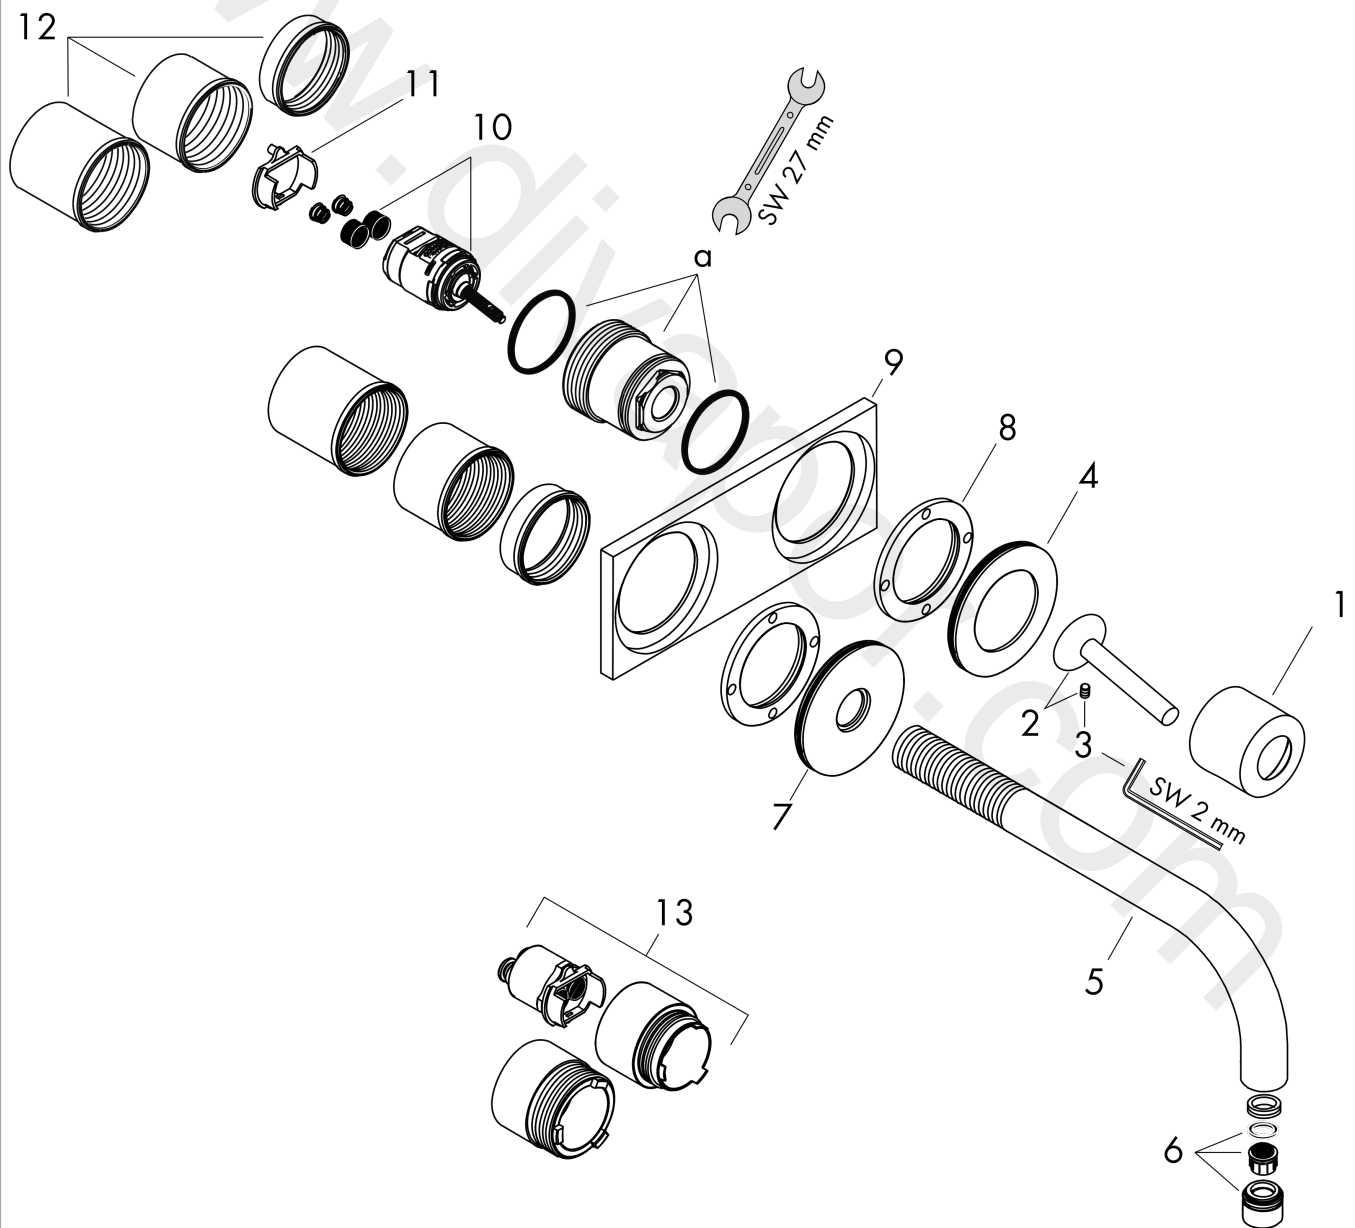

AXOR Uno

Single lever basin mixer for concealed installation wall-mounted with spout 165 mm and plate

Surfaces: Article Number: 38112000

Exploded Drawing

Year of production: 06/03 - 12/09

AXOR Uno

Single lever basin mixer for concealed installation wall-mounted with spout 165 mm and plate

Surfaces: Article Number: **38112000**

Spare part list

Year of production: **06/03 - 12/09**

Pos.		Article Number	Price	PU
1	flange	96908000	£ 43,00	1
2	handle	10092000	£ 79,00	1
3	hollow set screw M4x6	97767000	£ 3,30	1
4	escutcheon for handle	96912000	£ 51,00	1
5	spout 160 mm	97369000	£ 173,00	1
6	aerator laminar M18x1 (7 l/min)	96911000	£ 43,00	1
7	escutcheon for spout	96913000	£ 51,00	1
8	nut	97601000	£ 20,50	1
9	escutcheon	96914000	£ 224,00	1
10	cartridge, assy	96339000	£ 79,00	1
11	adapter for cartridge	97280000	£ 6,10	1
12	fixing set	97971000	£ 43,00	1
13	extension set for 38111180	38982000	£ 173,00	1
a	nut	95645000	£ 43,00	1
b	concealed item	38111180	-	1
c	waste	50001000	£ 71,00	1
d	service tool for disassembling the handle	92124000	£ 137,00	1