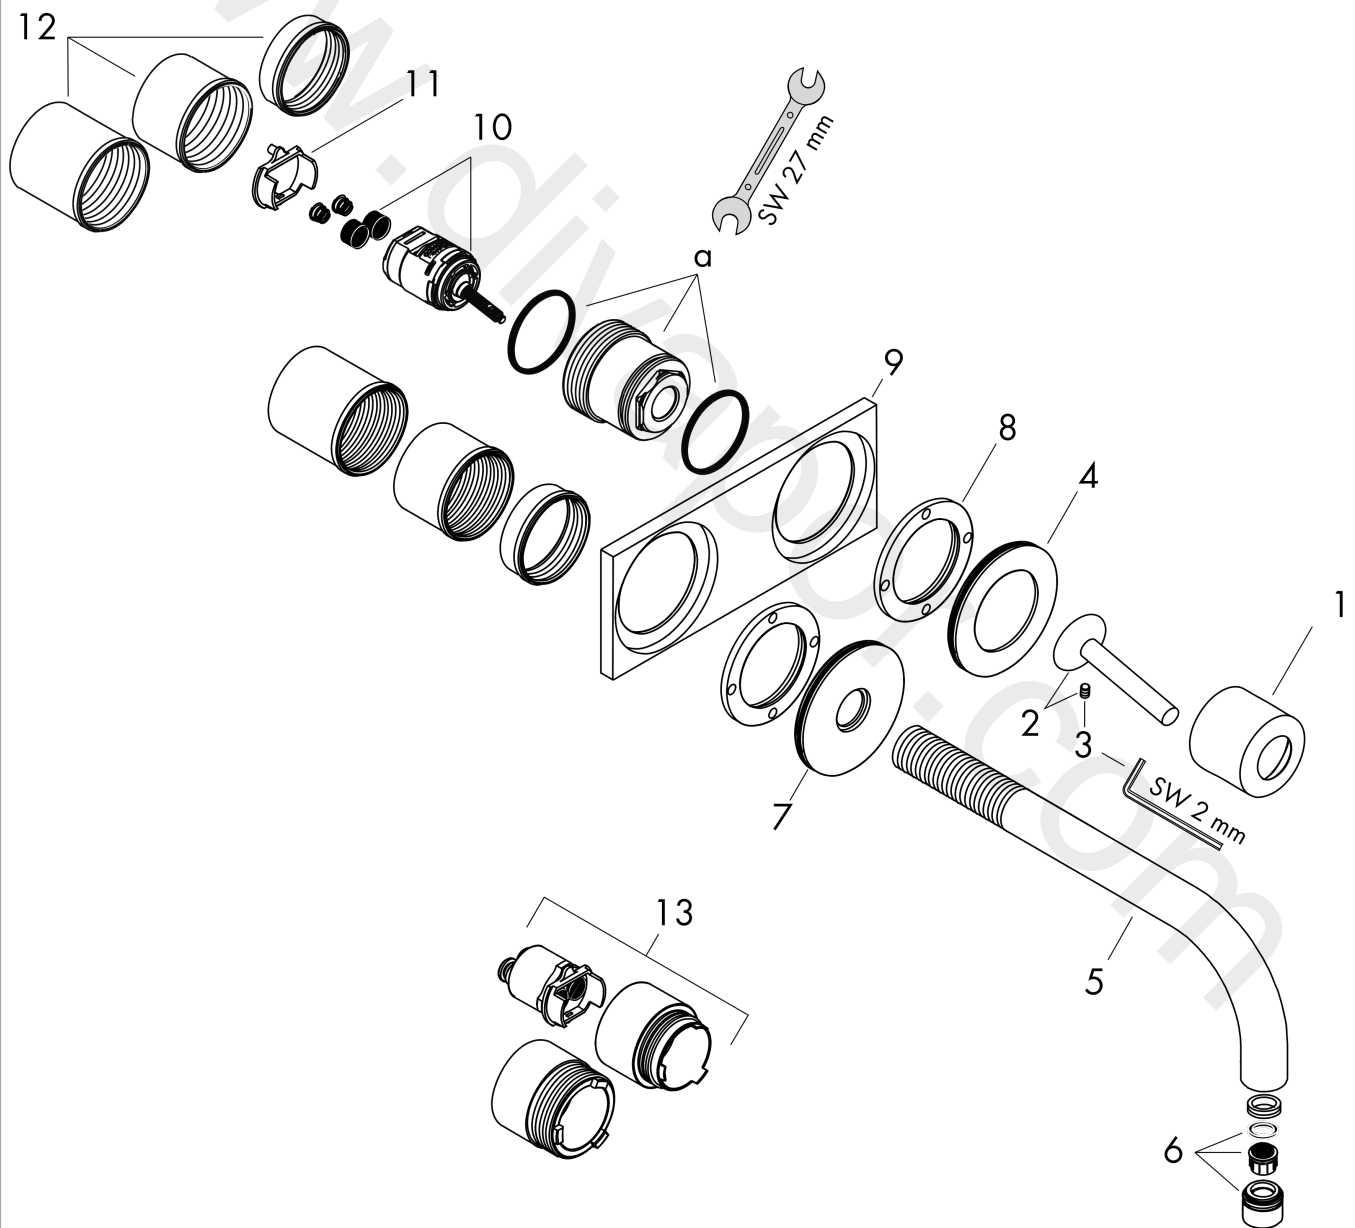

AXOR Uno

Single lever basin mixer for concealed installation wall-mounted with spout 225 mm and plate

Surfaces: Article Number: 38115000

Exploded Drawing

Year of production: 06/03 - 12/09

AXOR Uno

Single lever basin mixer for concealed installation wall-mounted with spout 225 mm and plate

Surfaces: Article Number: **38115000**

Spare part list

Year of production: **06/03 - 12/09**

Pos.		Article Number	Price	PU
1	flange	96908000	£ 43,00	1
2	handle	10092000	£ 79,00	1
3	hollow set screw M4x6	97767000	£ 3,30	1
4	escutcheon for handle	96912000	£ 51,00	1
5	spout 220 mm	97368000	£ 173,00	1
6	aerator laminar M18x1 (7 l/min)	96911000	£ 43,00	1
7	escutcheon for spout	96913000	£ 51,00	1
8	nut	97601000	£ 20,50	1
9	escutcheon	96914000	£ 224,00	1
10	cartridge, assy	96339000	£ 79,00	1
11	adapter for cartridge	97280000	£ 6,10	1
12	fixing set	97971000	£ 43,00	1
13	extension set for 38111180	38982000	£ 173,00	1
a	nut	95645000	£ 43,00	1
b	waste	50001000	£ 71,00	1
c	concealed item	38111180	-	1
d	service tool for disassembling the handle	92124000	£ 137,00	1