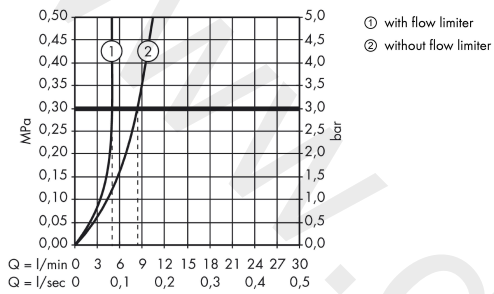

AXOR Uno

Single lever basin mixer for concealed installation wall-mounted with spout 225 mm and plate

Finish: **Chrome** Article Number: **38115007**

product features

- projection: 225 mm
- spray type: normal spray
- maximum flow rate at 3 bar: 5 l/min
- ceramic cartridge
- suitable for continuous flow water heaters
- non-closing waste set
- connection type: basic set
- connection dimension: DN15
- handle can be positioned on the right or left, depending on the basic set installation

Technology

Product image

Scale drawing

AXOR Uno

Single lever basin mixer for concealed installation wall-mounted with spout 225 mm and plate

Finish: **Chrome** Article Number: **38115007**

Flowchart

AXOR Uno