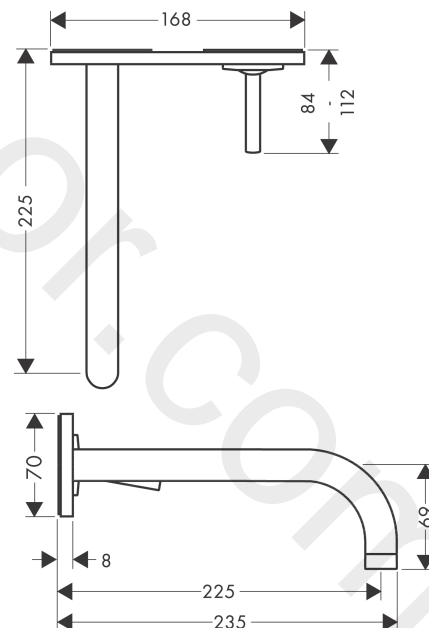

AXOR Uno

Single lever basin mixer for concealed installation wall-mounted with spout 225 mm and plate

Finish: **Chrome** Article Number: **38115007**

product features

- projection: 225 mm
- spray type: normal spray
- maximum flow rate at 3 bar: 5 l/min
- ceramic cartridge
- suitable for continuous flow water heaters
- non-closing waste set
- connection type: basic set
- connection dimension: DN15
- handle can be positioned on the right or left, depending on the basic set installation

Technology

Product image

Scale drawing

AXOR Uno

Single lever basin mixer for concealed installation wall-mounted with spout 225 mm and plate

Finish: **Chrome** Article Number: **38115007**

Flowchart

AXOR Uno

Single lever basin mixer for concealed installation wall-mounted with spout 225 mm and plate

Finish: **Chrome** Article Number: **38115007**

Exploded Drawing

Year of production: >01/18

AXOR Uno

Single lever basin mixer for concealed installation wall-mounted with spout 225 mm and plate

Finish: **Chrome** Article Number: **38115007**

Spare part list

Year of production: >01/18

Pos.		Article Number	Price	PU
1	flange	96908000	£ 43,00	1
2	handle	10092000	£ 79,00	1
3	hollow set screw M4x6	97767000	£ 3,30	1
4	escutcheon for handle	96912000	£ 51,00	1
5	spout 220 mm	97368000	£ 173,00	1
6	aerator M18x1 (5 l/min)	95387000	£ 43,00	1
7	escutcheon for spout	96913000	£ 51,00	1
8	nut	97601000	£ 20,50	1
9	escutcheon	96914000	£ 224,00	1
10	nut	95645000	£ 43,00	1
11	O-ring 34x2	98383000	£ 6,10	1
12	cartridge, assy	96339000	£ 79,00	1
13	O-ring 21,95x1,78	95169000	£ 3,30	1
14	adapter for cartridge	95644000	£ 16,10	1
15	fixing set	97971000	£ 43,00	1
16	extension set 25 mm for 13622180	31971000	£ 169,00	1
17	conversion kit	95643000	£ 43,00	1
18	adapter for cartridge	97280000	£ 6,10	1
a	extension set for 38111180	38982000	£ 173,00	1
b	pop up waste	51301000	£ 87,00	1
c	adapter for exchanged connections	93561000	£ 275,00	1