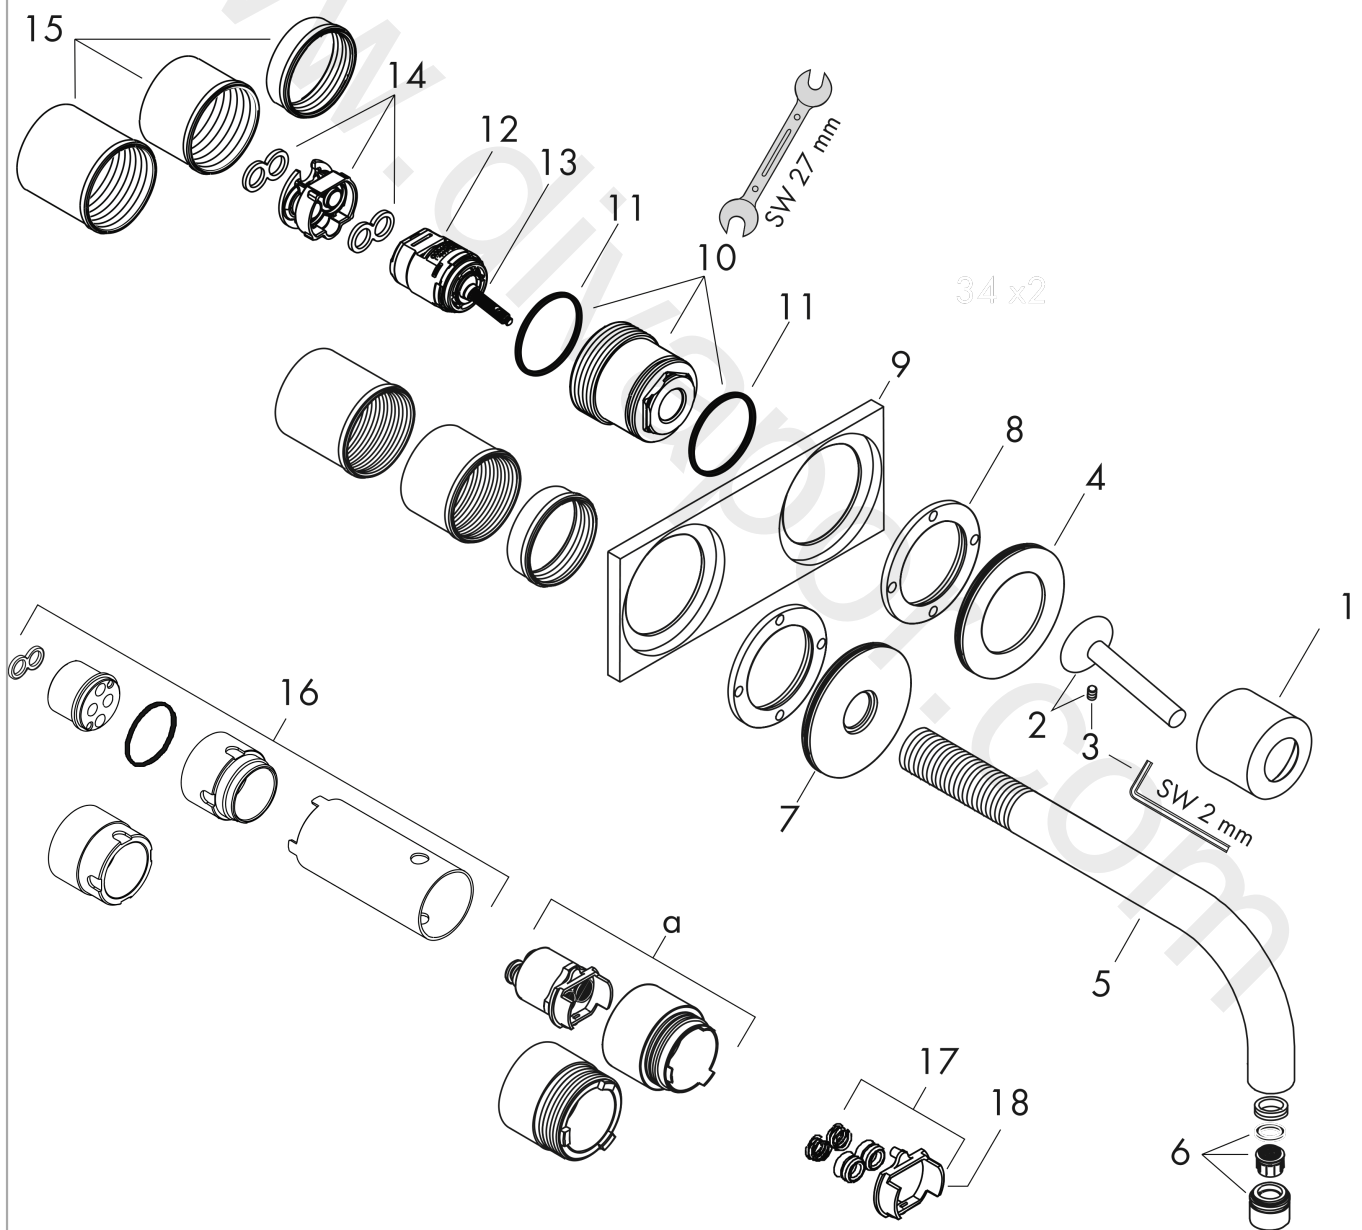

AXOR Uno

Single lever basin mixer for concealed installation wall-mounted with spout 225 mm and plate

Finish: **Chrome** Article Number: **38115007**

product features

- projection: 225 mm
- spray type: normal spray
- maximum flow rate at 3 bar: 5 l/min
- ceramic cartridge
- suitable for continuous flow water heaters
- non-closing waste set
- connection type: basic set
- connection dimension: DN15
- handle can be positioned on the right or left, depending on the basic set installation

Technology

Product image

Scale drawing

AXOR Uno

Single lever basin mixer for concealed installation wall-mounted with spout 225 mm and plate

Finish: **Chrome** Article Number: **38115007**

Flowchart

AXOR Uno

Single lever basin mixer for concealed installation wall-mounted with spout 225 mm and plate

Finish: **Chrome** Article Number: **38115007**

Exploded Drawing

Year of production: >01/18

AXOR Uno

Single lever basin mixer for concealed installation wall-mounted with spout 225 mm and plate

Finish: **Chrome** Article Number: **38115007**

Spare part list

Year of production: >01/18

Pos.		Article Number	Price	PU
1	flange	96908000	£ 43,00	1
2	handle	10092000	£ 79,00	1
3	hollow set screw M4x6	97767000	£ 3,30	1
4	escutcheon for handle	96912000	£ 51,00	1
5	spout 220 mm	97368000	£ 173,00	1
6	aerator M18x1 (5 l/min)	95387000	£ 43,00	1
7	escutcheon for spout	96913000	£ 51,00	1
8	nut	97601000	£ 20,50	1
9	escutcheon	96914000	£ 224,00	1
10	nut	95645000	£ 43,00	1
11	O-ring 34x2	98383000	£ 6,10	1
12	cartridge, assy	96339000	£ 79,00	1
13	O-ring 21,95x1,78	95169000	£ 3,30	1
14	adapter for cartridge	95644000	£ 16,10	1
15	fixing set	97971000	£ 43,00	1
16	extension set 25 mm for 13622180	31971000	£ 169,00	1
17	conversion kit	95643000	£ 43,00	1
18	adapter for cartridge	97280000	£ 6,10	1
a	extension set for 38111180	38982000	£ 173,00	1
b	pop up waste	51301000	£ 87,00	1
c	adapter for exchanged connections	93561000	£ 275,00	1