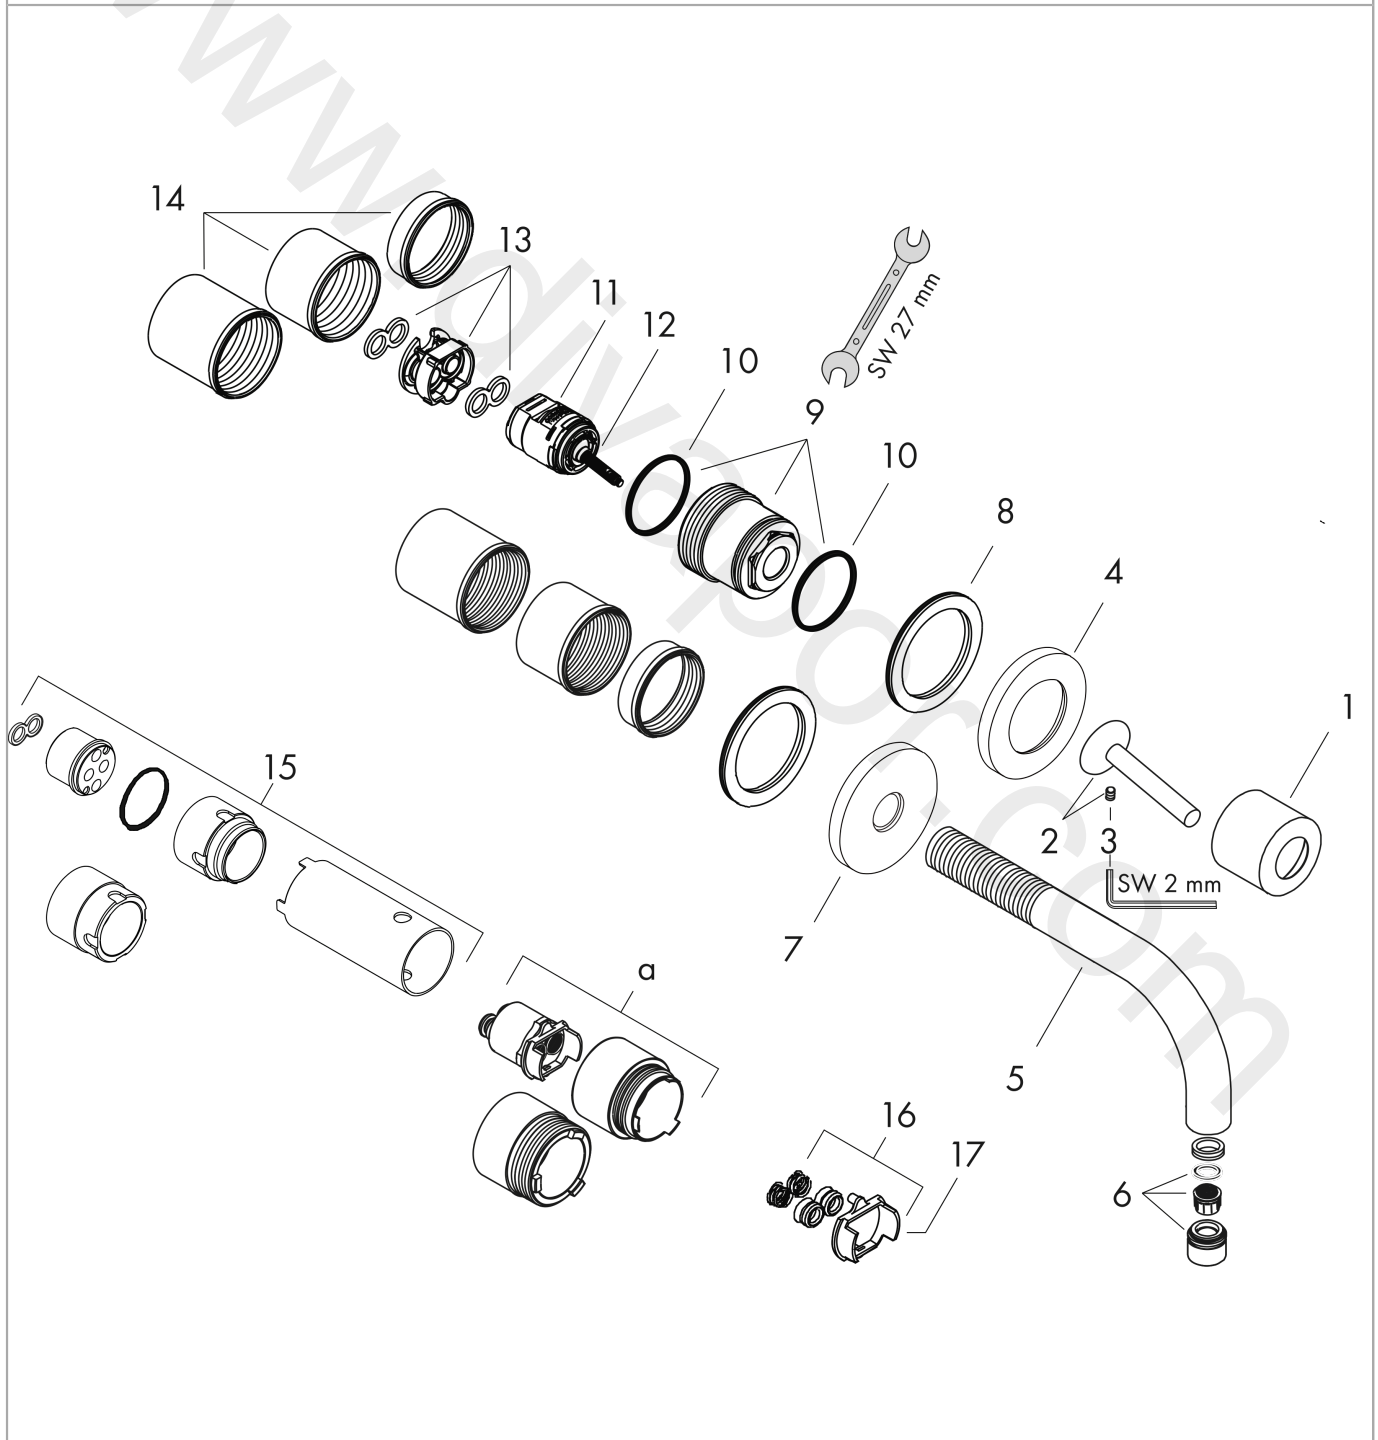

### product features

- consists of: single lever basin mixer for concealed installation wall-mounted, waste set
- projection: 225 mm
- spray type: normal spray
- maximum flow rate at 3 bar: 5 l/min
- ceramic cartridge
- suitable for continuous flow water heaters
- non-closing waste set
- connection type: basic set
- connection dimension: DN15
- handle can be positioned on the right or left, depending on the basic set installation
- WRAS 1906108

## AXOR Uno

Single lever basin mixer for concealed installation wall-mounted with spout 225 mm and escutcheons

Finish: **Chrome** Article Number: **38116000**

### Exploded Drawing

Year of production: >01/10

### Spare part list

Year of production: >01/10

Pos.		Article Number	Price	PU
1	flange	96908000	£ 43,00	1
2	handle	10092000	£ 79,00	1
3	hollow set screw M4x6	97767000	£ 3,30	1
4	escutcheon for handle	96909000	£ 79,00	1
5	spout 220 mm	97368000	£ 173,00	1
6	aerator M18x1 (5 l/min)	95387000	£ 43,00	1
7	escutcheon for spout	96910000	£ 79,00	1
8	washer	97600000	£ 13,30	1
9	nut	95645000	£ 43,00	1
10	O-ring 34x2	98383000	£ 6,10	1
11	cartridge, assy	96783000	£ 96,00	1
12	O-ring 21,95x1,78	95169000	£ 3,30	1
13	adapter for cartridge	95644000	£ 16,10	1
14	fixing set	97971000	£ 43,00	1
15	extension set 25 mm for 13622180	31971000	£ 169,00	1
16	conversion kit	95643000	£ 43,00	1
17	adapter for cartridge	97280000	£ 6,10	1
a	extension set for 38111180	38982000	£ 173,00	1
b	pop up waste	51301000	£ 87,00	1
c	aerator laminar M18x1 (7 l/min)	96911000	£ 43,00	1
d	base body	13622180	£ 355,00	1
e	service tool for disassembling the handle	92124000	£ 137,00	1
f	adapter for exchanged connections	93561000	£ 275,00	1