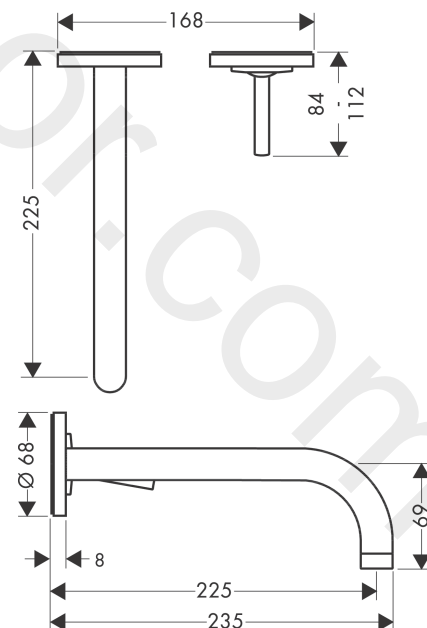

## AXOR Uno

Single lever basin mixer for concealed installation wall-mounted with spout 225 mm and escutcheons

Finish: **Chrome** Article Number: **38116000**

### product features

- consists of: single lever basin mixer for concealed installation wall-mounted, waste set
- projection: 225 mm
- spray type: normal spray
- maximum flow rate at 3 bar: 5 l/min
- ceramic cartridge
- suitable for continuous flow water heaters
- non-closing waste set
- connection type: basic set
- connection dimension: DN15
- handle can be positioned on the right or left, depending on the basic set installation
- WRAS 1906108

### Scale drawing

**AXOR Uno**  
**Single lever basin mixer for concealed installation wall-mounted with spout 225 mm and escutcheons**  
 Finish: **Chrome** Article Number: **38116000**

### Spare part list

Year of production: >01/10

Pos.		Article Number	Price	PU
1	flange	96908000	£ 43,00	1
2	handle	10092000	£ 79,00	1
3	hollow set screw M4x6	97767000	£ 3,30	1
4	escutcheon for handle	96909000	£ 79,00	1
5	spout 220 mm	97368000	£ 173,00	1
6	aerator M18x1 (5 l/min)	95387000	£ 43,00	1
7	escutcheon for spout	96910000	£ 79,00	1
8	washer	97600000	£ 13,30	1
9	nut	95645000	£ 43,00	1
10	O-ring 34x2	98383000	£ 6,10	1
11	cartridge, assy	96783000	£ 96,00	1
12	O-ring 21,95x1,78	95169000	£ 3,30	1
13	adapter for cartridge	95644000	£ 16,10	1
14	fixing set	97971000	£ 43,00	1
15	extension set 25 mm for 13622180	31971000	£ 169,00	1
16	conversion kit	95643000	£ 43,00	1
17	adapter for cartridge	97280000	£ 6,10	1
a	extension set for 38111180	38982000	£ 173,00	1
b	pop up waste	51301000	£ 87,00	1
c	aerator laminar M18x1 (7 l/min)	96911000	£ 43,00	1
d	base body	13622180	£ 355,00	1
e	service tool for disassembling the handle	92124000	£ 137,00	1
f	adapter for exchanged connections	93561000	£ 275,00	1