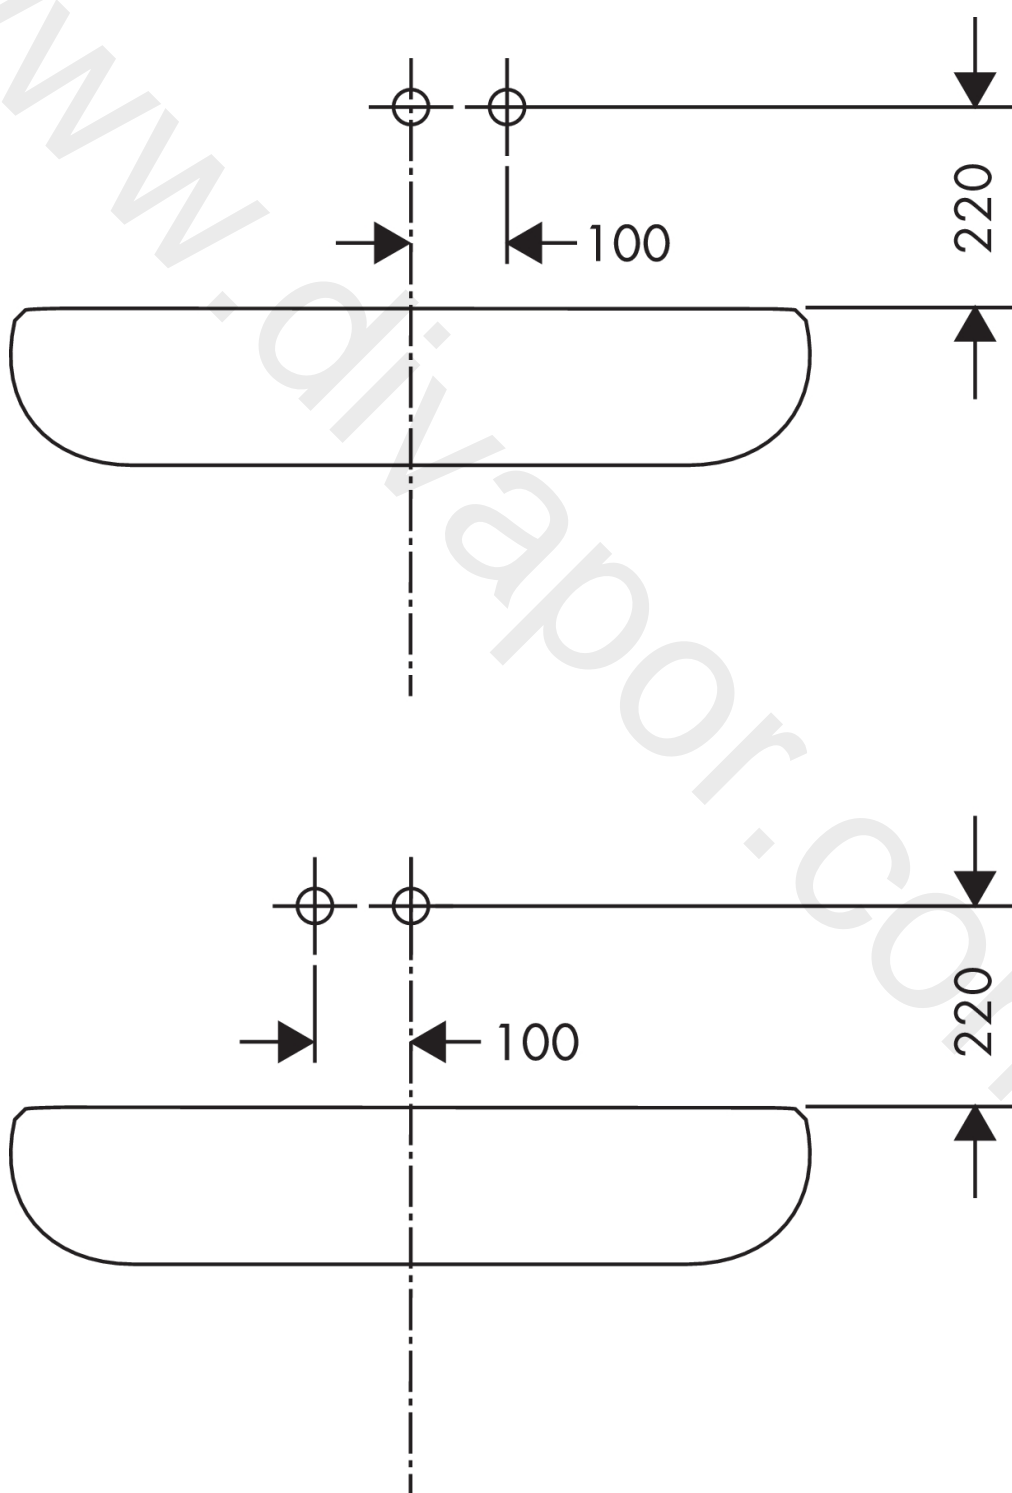

AXOR Uno
Single lever basin mixer for concealed installation wall-mounted with spout 225 mm and escutcheons
Finish: **Chrome** Article Number: **38116000**

Installation examples