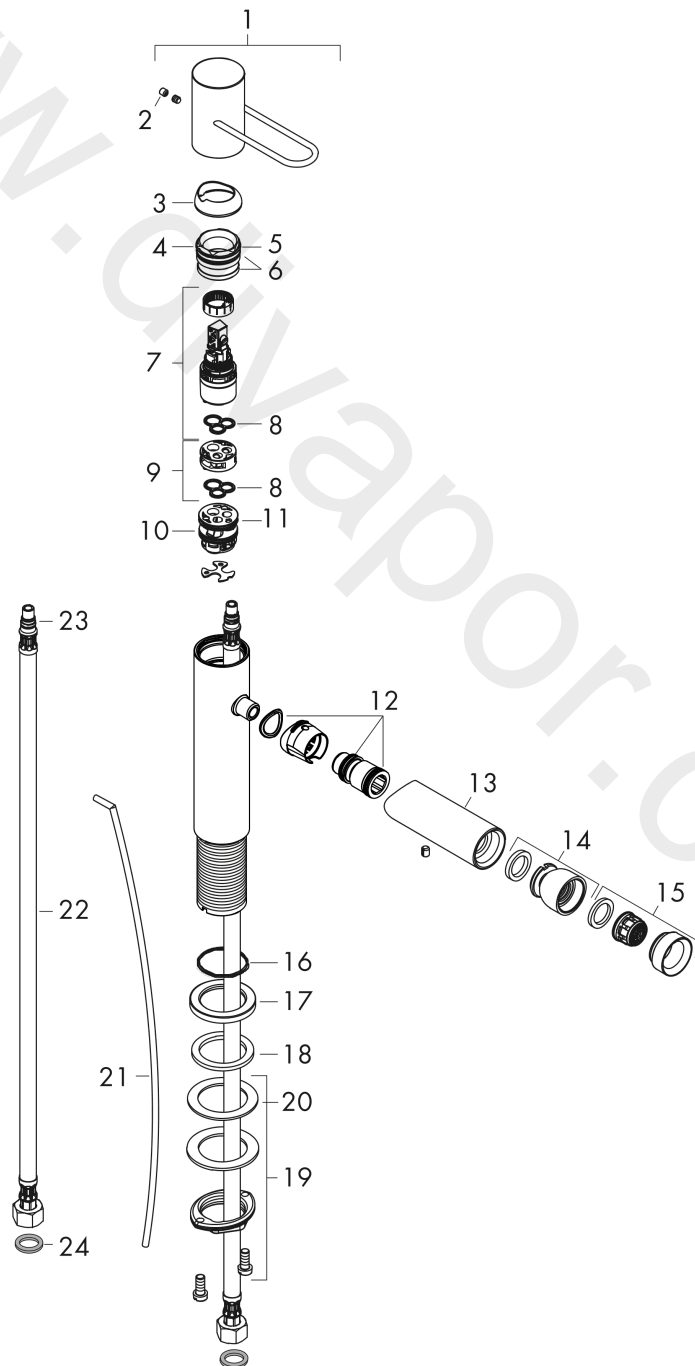

AXOR Uno
Single lever bidet mixer with loop handle and pop-up waste set
 Finish: **Chrome** Article Number: **38211000**

product features

- consists of: single lever bidet mixer, waste set
- projection: 124 mm
- spout height: 93 mm
- aerator with ball pivot
- spray type: normal spray
- maximum flow rate at 3 bar: 5 l/min
- ceramic cartridge
- temperature limitation adjustable
- suitable for continuous flow water heaters
- pop-up waste set G 1¼
- connection type: G ¾ connections
- connection dimension: DN15
- EU taxonomy: max. 6 l/min - Substantial Contribution (SC) possible
- WRAS 1905300

AXOR Uno
Single lever bidet mixer with loop handle and pop-up waste set
 Finish: **Chrome** Article Number: **38211000**

Exploded Drawing

Year of production: >04/17

AXOR Uno
Single lever bidet mixer with loop handle and pop-up waste set
 Finish: **Chrome** Article Number: **38211000**

Spare part list

Year of production: >04/17

Pos.		Article Number	Price	PU
1	handle	92886000	£ 137,00	1
2	screw cover	95181000	£ 3,30	1
3	flange	92625000	£ 35,00	1
4	nut	92689000	£ 25,00	1
5	O-ring 25x1,5	98146000	£ 3,30	1
6	O-ring 27x1,5	92527000	£ 13,30	1
7	cartridge, assy	97685000	£ 64,00	1
8	seal	98865000	£ 35,00	1
9	adapter for cartridge	92628000	£ 20,50	1
10	adapter for cartridge	98866000	£ 35,00	1
11	O-ring 23x2	98398000	£ 3,30	1
12	O-ring 16x2	98133000	£ 3,30	1
13	spout cpl.	92891000	£ 137,00	1
14	ball joint	96050000	£ 43,00	1
15	aerator M24x1 (5 l/min)	95379000	£ 43,00	1
16	O-ring 30x1,5	98433000	£ 3,30	1
17	escutcheon Ø 46 mm	95268000	£ 25,00	1
18	flat seal	98749000	£ 6,10	1
19	fixing set (Ø 32)	13961000	£ 25,00	1
20	lever collar	97548000	£ 3,30	1
21	pull rod	97158000	£ 25,00	1
22	connection hose 450 mm M8x0,75 G3/8	97206000	£ 35,00	1
23	O-ring 7x1,5	98422000	£ 3,30	1
24	sealing set	95581000	£ 6,10	1
a	pop up waste	94139000	£ 96,00	1
b	fixation extension 35 mm	13898000	£ 79,00	1