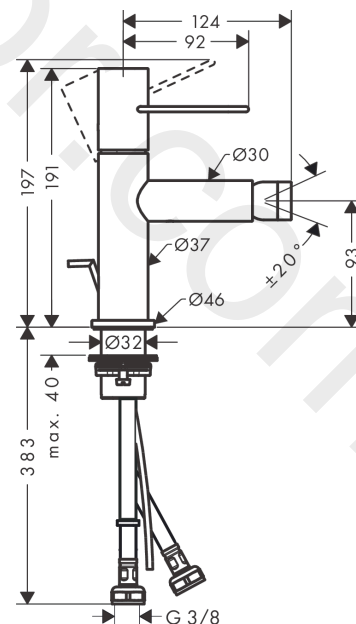

AXOR Uno
Single lever bidet mixer with loop handle and pop-up waste set
 Finish: **Chrome** Article Number: **38211000**

product features

- consists of: single lever bidet mixer, waste set
- projection: 124 mm
- spout height: 93 mm
- aerator with ball pivot
- spray type: normal spray
- maximum flow rate at 3 bar: 5 l/min
- ceramic cartridge
- temperature limitation adjustable
- suitable for continuous flow water heaters
- pop-up waste set G 1¼
- connection type: G ¾ connections
- connection dimension: DN15
- EU taxonomy: max. 6 l/min - Substantial Contribution (SC) possible
- WRAS 1905300

Article Details

Price excl. VAT 504,17 £

Technology

Product image

Scale drawing

AXOR Uno
Single lever bidet mixer with loop handle and pop-up waste set
 Finish: **Chrome** Article Number: **38211000**

Flowchart

Spare part list

Year of production: >04/17

Pos.		Article Number	Price	PU
1	handle	92886000	£ 137,00	1
2	screw cover	95181000	£ 3,30	1
3	flange	92625000	£ 35,00	1
4	nut	92689000	£ 25,00	1
5	O-ring 25x1,5	98146000	£ 3,30	1
6	O-ring 27x1,5	92527000	£ 13,30	1
7	cartridge, assy	97685000	£ 64,00	1
8	seal	98865000	£ 35,00	1
9	adapter for cartridge	92628000	£ 20,50	1
10	adapter for cartridge	98866000	£ 35,00	1
11	O-ring 23x2	98398000	£ 3,30	1
12	O-ring 16x2	98133000	£ 3,30	1
13	spout cpl.	92891000	£ 137,00	1
14	ball joint	96050000	£ 43,00	1
15	aerator M24x1 (5 l/min)	95379000	£ 43,00	1
16	O-ring 30x1,5	98433000	£ 3,30	1
17	escutcheon Ø 46 mm	95268000	£ 25,00	1
18	flat seal	98749000	£ 6,10	1
19	fixing set (Ø 32)	13961000	£ 25,00	1
20	lever collar	97548000	£ 3,30	1
21	pull rod	97158000	£ 25,00	1
22	connection hose 450 mm M8x0,75 G3/8	97206000	£ 35,00	1
23	O-ring 7x1,5	98422000	£ 3,30	1
24	sealing set	95581000	£ 6,10	1
a	pop up waste	94139000	£ 96,00	1
b	fixation extension 35 mm	13898000	£ 79,00	1