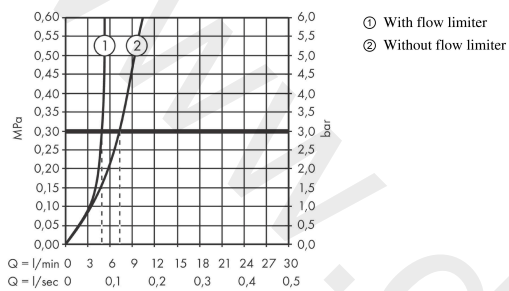

AXOR Uno
Single lever bidet mixer with loop handle and pop-up waste set
 Finish: **Chrome** Article Number: **38211000**

product features

- consists of: single lever bidet mixer, waste set
- projection: 124 mm
- spout height: 93 mm
- aerator with ball pivot
- spray type: normal spray
- maximum flow rate at 3 bar: 5 l/min
- ceramic cartridge
- temperature limitation adjustable
- suitable for continuous flow water heaters
- pop-up waste set G 1¼
- connection type: G ¾ connections
- connection dimension: DN15
- EU taxonomy: max. 6 l/min - Substantial Contribution (SC) possible
- WRAS 1905300

Article Details

Price excl. VAT 504,17 £

Technology

Product image

Scale drawing

AXOR Uno
Single lever bidet mixer with loop handle and pop-up waste set
 Finish: **Chrome** Article Number: **38211000**

Flowchart