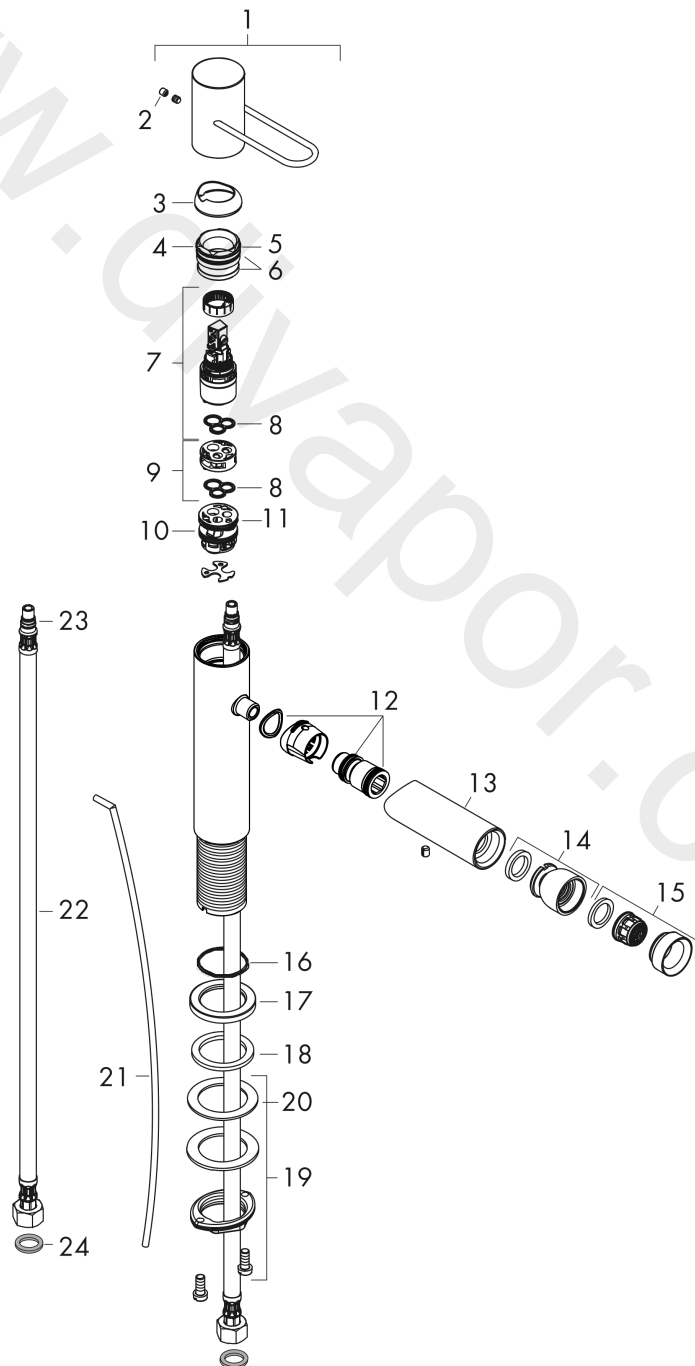

### product features

- consists of: single lever bidet mixer, waste set
- projection: 124 mm
- spout height: 93 mm
- aerator with ball pivot
- spray type: normal spray
- maximum flow rate at 3 bar: 5 l/min
- ceramic cartridge
- temperature limitation adjustable
- suitable for continuous flow water heaters
- pop-up waste set G 1¼
- connection type: G ¾ connections
- connection dimension: DN15
- EU taxonomy: max. 6 l/min - Substantial Contribution (SC) possible
- WRAS 1905300

## Flowchart

**AXOR Uno**  
**Single lever bidet mixer with loop handle and pop-up waste set**  
 Finish: **Brushed Nickel** Article Number: **38211820**

## Exploded Drawing

Year of production: >04/17

**AXOR Uno**  
**Single lever bidet mixer with loop handle and pop-up waste set**  
 Finish: **Brushed Nickel** Article Number: **38211820**

## Spare part list

Year of production: >04/17

Pos.		Article Number	Price	PU
1	handle	92886820	£ 224,00	1
2	screw cover	95181000	£ 3,30	1
3	flange	92625820	£ 51,00	1
4	nut	92689000	£ 25,00	1
5	O-ring 25x1,5	98146000	£ 3,30	1
6	O-ring 27x1,5	92527000	£ 13,30	1
7	cartridge, assy	97685000	£ 64,00	1
8	seal	98865000	£ 35,00	1
9	adapter for cartridge	92628000	£ 20,50	1
10	adapter for cartridge	98866000	£ 35,00	1
11	O-ring 23x2	98398000	£ 3,30	1
12	O-ring 16x2	98133000	£ 3,30	1
13	spout cpl.	92891820	£ 224,00	1
14	ball joint	96050820	£ 64,00	1
15	aerator M24x1 (5 l/min)	95379820	-	1
16	O-ring 30x1,5	98433000	£ 3,30	1
17	escutcheon Ø 46 mm	95268820	£ 43,00	1
18	flat seal	98749000	£ 6,10	1
19	fixing set (Ø 32)	13961000	£ 25,00	1
20	lever collar	97548000	£ 3,30	1
21	pull rod	97158820	£ 43,00	1
22	connection hose 450 mm M8x0,75 G3/8	97206000	£ 35,00	1
23	O-ring 7x1,5	98422000	£ 3,30	1
24	sealing set	95581000	£ 6,10	1
a	pop up waste	94139820	£ 173,00	1
b	fixation extension 35 mm	13898000	£ 79,00	1