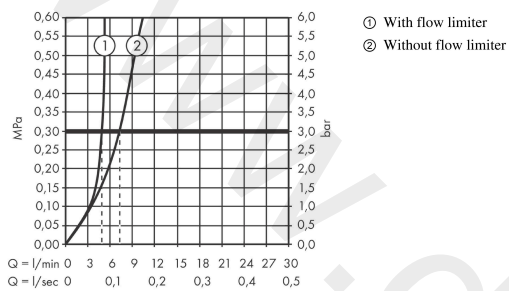

AXOR Uno
Single lever bidet mixer with loop handle and pop-up waste set
Finish: **Brushed Nickel** Article Number: **38211820**

Flowchart