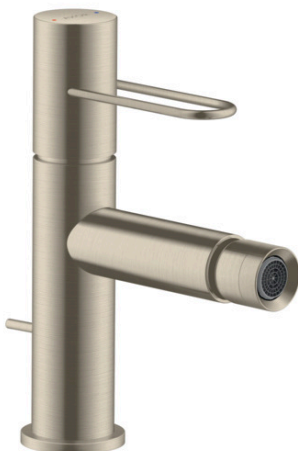

**AXOR Uno**  
**Single lever bidet mixer with loop handle and pop-up waste set**  
 Finish: **Brushed Nickel** Article Number: **38211820**

### product features

- consists of: single lever bidet mixer, waste set
- projection: 124 mm
- spout height: 93 mm
- aerator with ball pivot
- spray type: normal spray
- maximum flow rate at 3 bar: 5 l/min
- ceramic cartridge
- temperature limitation adjustable
- suitable for continuous flow water heaters
- pop-up waste set G 1¼
- connection type: G ¾ connections
- connection dimension: DN15
- EU taxonomy: max. 6 l/min - Substantial Contribution (SC) possible
- WRAS 1905300

### Scale drawing

**AXOR Uno**  
**Single lever bidet mixer with loop handle and pop-up waste set**  
 Finish: **Brushed Nickel** Article Number: **38211820**

## Flowchart

**AXOR Uno**  
**Single lever bidet mixer with loop handle and pop-up waste set**  
 Finish: **Brushed Nickel** Article Number: **38211820**