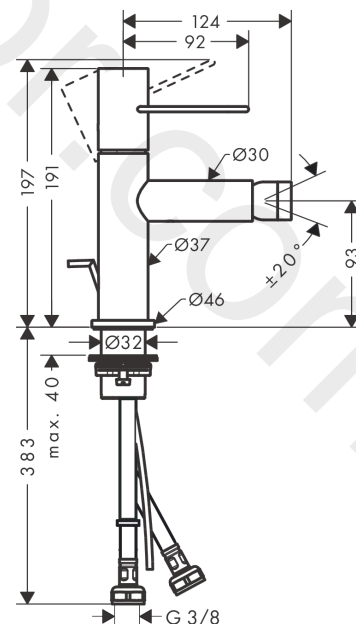

### product features

- consists of: single lever bidet mixer, waste set
- projection: 124 mm
- spout height: 93 mm
- aerator with ball pivot
- spray type: normal spray
- maximum flow rate at 3 bar: 5 l/min
- ceramic cartridge
- temperature limitation adjustable
- suitable for continuous flow water heaters
- pop-up waste set G 1¼
- connection type: G ¾ connections
- connection dimension: DN15
- EU taxonomy: max. 6 l/min - Substantial Contribution (SC) possible
- WRAS 1905300

### Scale drawing

**AXOR Uno**  
**Single lever bidet mixer with loop handle and pop-up waste set**  
 Finish: **Brushed Nickel** Article Number: **38211820**

## Exploded Drawing

Year of production: >04/17

**AXOR Uno**  
**Single lever bidet mixer with loop handle and pop-up waste set**  
 Finish: **Brushed Nickel** Article Number: **38211820**

## Spare part list

Year of production: >04/17

Pos.		Article Number	Price	PU
1	handle	92886820	£ 224,00	1
2	screw cover	95181000	£ 3,30	1
3	flange	92625820	£ 51,00	1
4	nut	92689000	£ 25,00	1
5	O-ring 25x1,5	98146000	£ 3,30	1
6	O-ring 27x1,5	92527000	£ 13,30	1
7	cartridge, assy	97685000	£ 64,00	1
8	seal	98865000	£ 35,00	1
9	adapter for cartridge	92628000	£ 20,50	1
10	adapter for cartridge	98866000	£ 35,00	1
11	O-ring 23x2	98398000	£ 3,30	1
12	O-ring 16x2	98133000	£ 3,30	1
13	spout cpl.	92891820	£ 224,00	1
14	ball joint	96050820	£ 64,00	1
15	aerator M24x1 (5 l/min)	95379820	-	1
16	O-ring 30x1,5	98433000	£ 3,30	1
17	escutcheon Ø 46 mm	95268820	£ 43,00	1
18	flat seal	98749000	£ 6,10	1
19	fixing set (Ø 32)	13961000	£ 25,00	1
20	lever collar	97548000	£ 3,30	1
21	pull rod	97158820	£ 43,00	1
22	connection hose 450 mm M8x0,75 G3/8	97206000	£ 35,00	1
23	O-ring 7x1,5	98422000	£ 3,30	1
24	sealing set	95581000	£ 6,10	1
a	pop up waste	94139820	£ 173,00	1
b	fixation extension 35 mm	13898000	£ 79,00	1