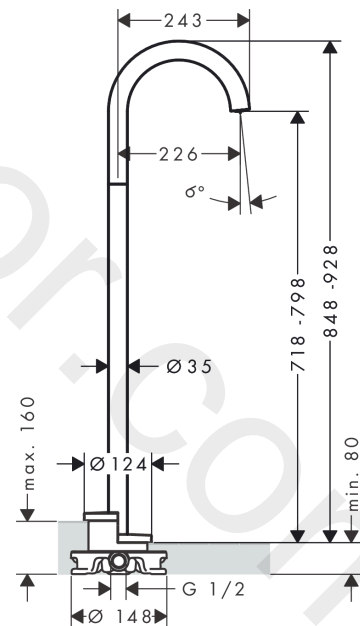

AXOR Uno

Bath spout curved floor-standing

Finish: **Chrome** Article Number: **38412000**

product features

- 1 function
- connection type: basic set
- projection: 226 mm
- free-standing installation
- maximum flow rate at 3 bar: 18 l/min
- spray type: normal spray
- WRAS 1809029
- WRAS 1809029
- WRAS 1809029 - Approval letter

Article Details

Price excl. VAT

1.416,67 £

Technology

Product image

Scale drawing

AXOR Uno
Bath spout curved floor-standing
Finish: **Chrome** Article Number: **38412000**

Flowchart

AXOR Uno
Bath spout curved floor-standing
Finish: **Chrome** Article Number: **38412000**

Exploded Drawing

Year of production: >04/18

AXOR Uno
Bath spout curved floor-standing
 Finish: **Chrome** Article Number: **38412000**

Spare part list

Year of production: >04/18

Pos.		Article Number	Price	PU
1	aerator M24x1 D	93235000	£ 20,50	1
2	special tool	95290000	£ 9,00	1
3	O-ring 25x2	98389000	£ 3,30	1
4	O-ring 44x2,5	98162000	£ 3,30	1
5	O-ring 10x1,5	98123000	£ 3,30	1
6	hexagon socket screw M10x35	97670000	£ 16,10	1
7	extension set 60 mm	97686000	£ 320,00	1
8	O-ring 29x3	98371000	£ 6,10	1
9	O-ring 7x2	98419000	£ 3,30	1