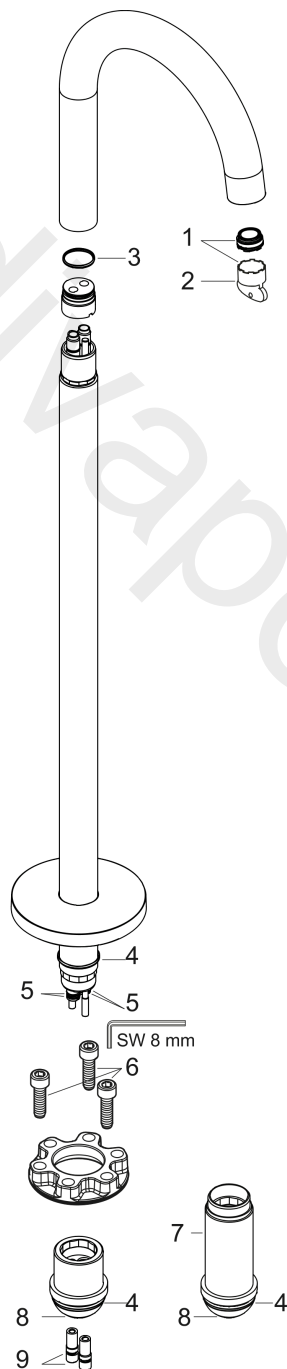

AXOR Uno

Bath spout curved floor-standing

Finish: **Chrome** Article Number: **38412000**

product features

- 1 function
- connection type: basic set
- projection: 226 mm
- free-standing installation
- maximum flow rate at 3 bar: 18 l/min
- spray type: normal spray
- WRAS 1809029
- WRAS 1809029
- WRAS 1809029 - Approval letter

Article Details

Price excl. VAT

1.416,67 £

Technology

Product image

Scale drawing

AXOR Uno
Bath spout curved floor-standing
Finish: **Chrome** Article Number: **38412000**

Flowchart

AXOR Uno
Bath spout curved floor-standing
Finish: **Chrome** Article Number: **38412000**

Exploded Drawing

Year of production: >04/18

AXOR Uno
Bath spout curved floor-standing
 Finish: **Chrome** Article Number: **38412000**

Spare part list

Year of production: >04/18

Pos.		Article Number	Price	PU
1	aerator M24x1 D	93235000	£ 20,50	1
2	special tool	95290000	£ 9,00	1
3	O-ring 25x2	98389000	£ 3,30	1
4	O-ring 44x2,5	98162000	£ 3,30	1
5	O-ring 10x1,5	98123000	£ 3,30	1
6	hexagon socket screw M10x35	97670000	£ 16,10	1
7	extension set 60 mm	97686000	£ 320,00	1
8	O-ring 29x3	98371000	£ 6,10	1
9	O-ring 7x2	98419000	£ 3,30	1