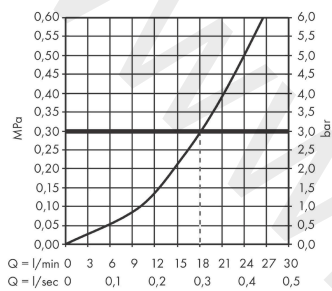

AXOR Uno

Bath spout curved floor-standing

Finish: **Chrome** Article Number: **38412000**

product features

- 1 function
- connection type: basic set
- projection: 226 mm
- free-standing installation
- maximum flow rate at 3 bar: 18 l/min
- spray type: normal spray
- WRAS 1809029
- WRAS 1809029
- WRAS 1809029 - Approval letter

Article Details

Price excl. VAT

1.416,67 £

Technology

Product image

Scale drawing

AXOR Uno
Bath spout curved floor-standing
Finish: **Chrome** Article Number: **38412000**

Flowchart