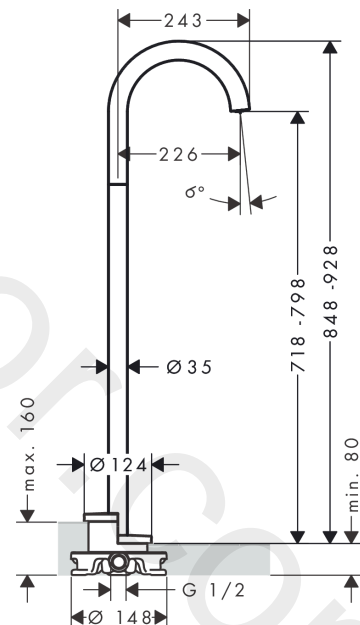

### product features

- 1 function
- connection type: basic set
- projection: 226 mm
- free-standing installation
- maximum flow rate at 3 bar: 18 l/min
- spray type: normal spray

### Scale drawing

**AXOR Uno**  
**Bath spout curved floor-standing**  
Finish: **Brushed Nickel** Article Number: **38412820**

## Exploded Drawing

Year of production: >04/18

**AXOR Uno**  
**Bath spout curved floor-standing**  
 Finish: **Brushed Nickel** Article Number: **38412820**

## Spare part list

Year of production: >04/18

Pos.		Article Number	Price	PU
1	aerator M24x1 D	93235000	£ 20,50	1
2	special tool	95290000	£ 9,00	1
3	O-ring 25x2	98389000	£ 3,30	1
4	O-ring 44x2,5	98162000	£ 3,30	1
5	O-ring 10x1,5	98123000	£ 3,30	1
6	hexagon socket screw M10x35	97670000	£ 16,10	1
7	extension set 60 mm	97686000	£ 320,00	1
8	O-ring 29x3	98371000	£ 6,10	1
9	O-ring 7x2	98419000	£ 3,30	1