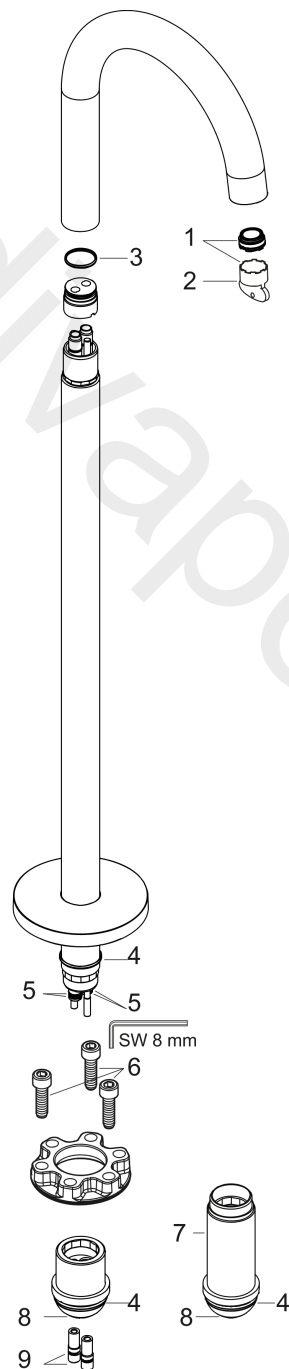

**AXOR Uno**  
**Bath spout curved floor-standing**  
 Finish: **Brushed Nickel** Article Number: **38412820**

### Scale drawing

**AXOR Uno**  
**Bath spout curved floor-standing**  
Finish: **Brushed Nickel** Article Number: **38412820**

## Flowchart

**AXOR Uno**  
**Bath spout curved floor-standing**  
Finish: **Brushed Nickel** Article Number: **38412820**

## Exploded Drawing

Year of production: >04/18

**AXOR Uno**  
**Bath spout curved floor-standing**  
 Finish: **Brushed Nickel** Article Number: **38412820**