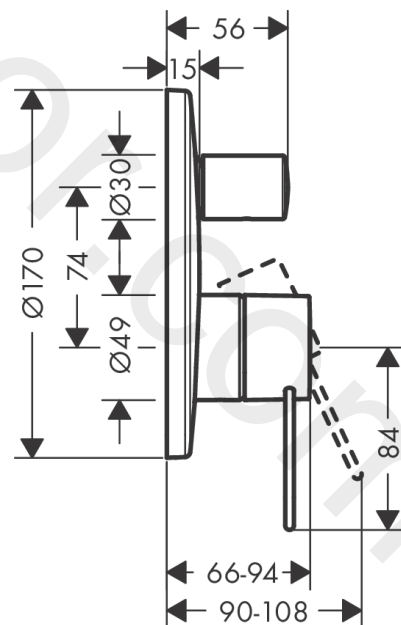

Article Details

Price excl. VAT

562,50 £

Product image

Scale drawing

AXOR Uno

Single lever bath mixer for concealed installation with loop handle and integrated security combination according to EN1717

Finish: **Chrome** Article Number: **38428000**

Flowchart

AXOR Uno

Single lever bath mixer for concealed installation with loop handle and integrated security combination according to EN1717

Finish: **Chrome** Article Number: **38428000**

Exploded Drawing

Spare part list

Year of production: >04/17

Pos.		Article Number	Price	PU
1	handle	93037000	£ 96,00	1
2	diverter knob	96473000	£ 51,00	1
3	hollow set screw M4x10	97667000	£ 3,30	1
4	escutcheon Ø 170 mm	95806000	£ 110,00	1
5	O-ring 29x3	98371000	£ 6,10	1
6	O-Ring 48x3	95508000	£ 3,30	1
7	flange	98684000	£ 43,00	1
8	O-ring 43x1,5	98148000	£ 3,30	1
9	sleeve	96448000	£ 43,00	1
10	sub plate	96447000	£ 51,00	1
11	set of fixing screws	96454000	£ 9,00	1
12	nut	98796000	£ 43,00	1
13	O-ring 30x1,5	98433000	£ 3,30	1
14	O-ring 39x1,5	98400000	£ 3,30	1
15	cartridge, assy	92730000	£ 35,00	1
16	locking screw for handle	95140000	£ 6,10	1
17	seal	95008000	£ 9,00	1
18	selector assy	95014000	£ 64,00	1
19	O-ring 16x2,3	98207000	£ 3,30	1
20	O-ring 20x2,5	92602000	£ 6,10	1
21	set of screws	96525000	£ 9,00	1
22	vacuum breaker	96753000	£ 16,10	1
23	non return valve	96655000	£ 13,30	1
24	O-Ring 22x2	98185000	£ 3,30	1
25	O-ring 19x2	98426000	£ 3,30	1
26	O-ring 16x2	98133000	£ 3,30	1
27	noise reduction	94073000	£ 25,00	1
28	extension 25 mm	13595000	£ 75,00	1
29	set of fixing screws	97747000	£ 3,30	1
30	extension 22 mm (Ø 170 mm)	13596000	£ 72,00	1
31	escutcheon height = 33 mm (when wall is not deep enough).	14961000	£ 71,00	1
a	concealed item	01800180	£ 163,00	1