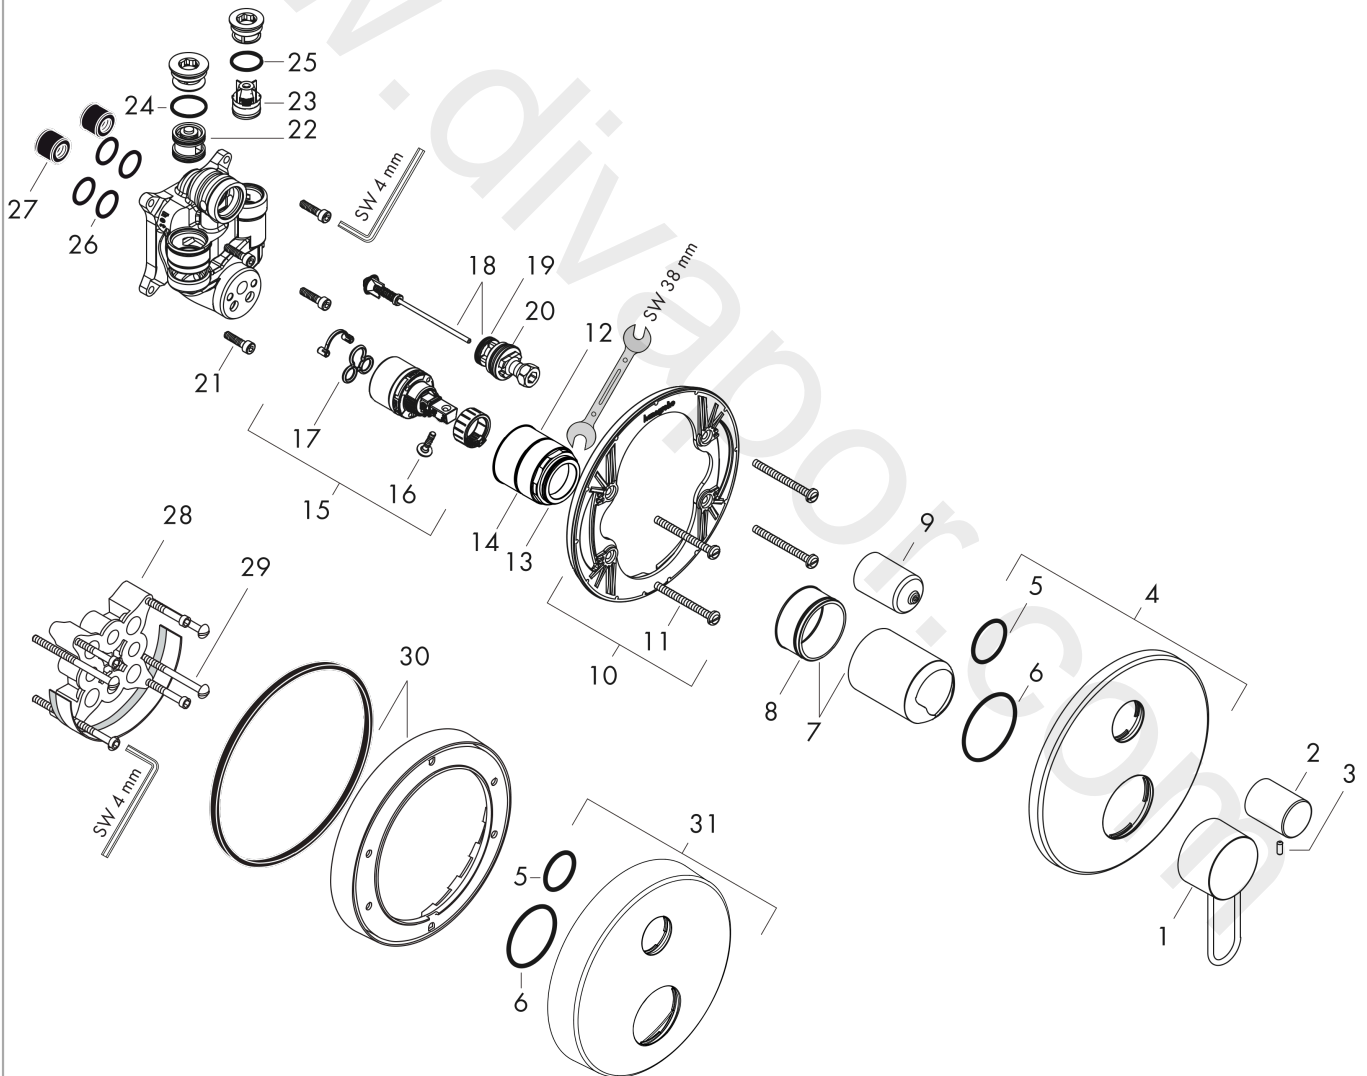

Article Details

Price excl. VAT

562,50 £

Product image

Scale drawing

AXOR Uno

Single lever bath mixer for concealed installation with loop handle and integrated security combination according to EN1717

Finish: **Chrome** Article Number: **38428000**

Flowchart

AXOR Uno

Single lever bath mixer for concealed installation with loop handle and integrated security combination according to EN1717

Finish: **Chrome** Article Number: **38428000**

Exploded Drawing

Year of production: >04/17

AXOR Uno

Single lever bath mixer for concealed installation with loop handle and integrated security combination according to EN1717

Finish: **Chrome** Article Number: **38428000**

Spare part list

Year of production: >04/17

Pos.		Article Number	Price	PU
1	handle	93037000	£ 96,00	1
2	diverter knob	96473000	£ 51,00	1
3	hollow set screw M4x10	97667000	£ 3,30	1
4	escutcheon Ø 170 mm	95806000	£ 110,00	1
5	O-ring 29x3	98371000	£ 6,10	1
6	O-Ring 48x3	95508000	£ 3,30	1
7	flange	98684000	£ 43,00	1
8	O-ring 43x1,5	98148000	£ 3,30	1
9	sleeve	96448000	£ 43,00	1
10	sub plate	96447000	£ 51,00	1
11	set of fixing screws	96454000	£ 9,00	1
12	nut	98796000	£ 43,00	1
13	O-ring 30x1,5	98433000	£ 3,30	1
14	O-ring 39x1,5	98400000	£ 3,30	1
15	cartridge, assy	92730000	£ 35,00	1
16	locking screw for handle	95140000	£ 6,10	1
17	seal	95008000	£ 9,00	1
18	selector assy	95014000	£ 64,00	1
19	O-ring 16x2,3	98207000	£ 3,30	1
20	O-ring 20x2,5	92602000	£ 6,10	1
21	set of screws	96525000	£ 9,00	1
22	vacuum breaker	96753000	£ 16,10	1
23	non return valve	96655000	£ 13,30	1
24	O-Ring 22x2	98185000	£ 3,30	1
25	O-ring 19x2	98426000	£ 3,30	1
26	O-ring 16x2	98133000	£ 3,30	1
27	noise reduction	94073000	£ 25,00	1
28	extension 25 mm	13595000	£ 75,00	1
29	set of fixing screws	97747000	£ 3,30	1
30	extension 22 mm (Ø 170 mm)	13596000	£ 72,00	1
31	escutcheon height = 33 mm (when wall is not deep enough).	14961000	£ 71,00	1
a	concealed item	01800180	£ 163,00	1