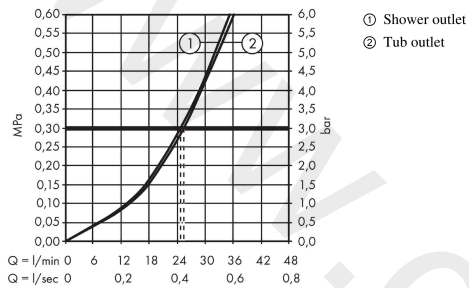

AXOR Uno

Single lever bath mixer for concealed installation with loop handle and integrated security combination according to EN1717

Finish: **Chrome** Article Number: **38428000**

Flowchart