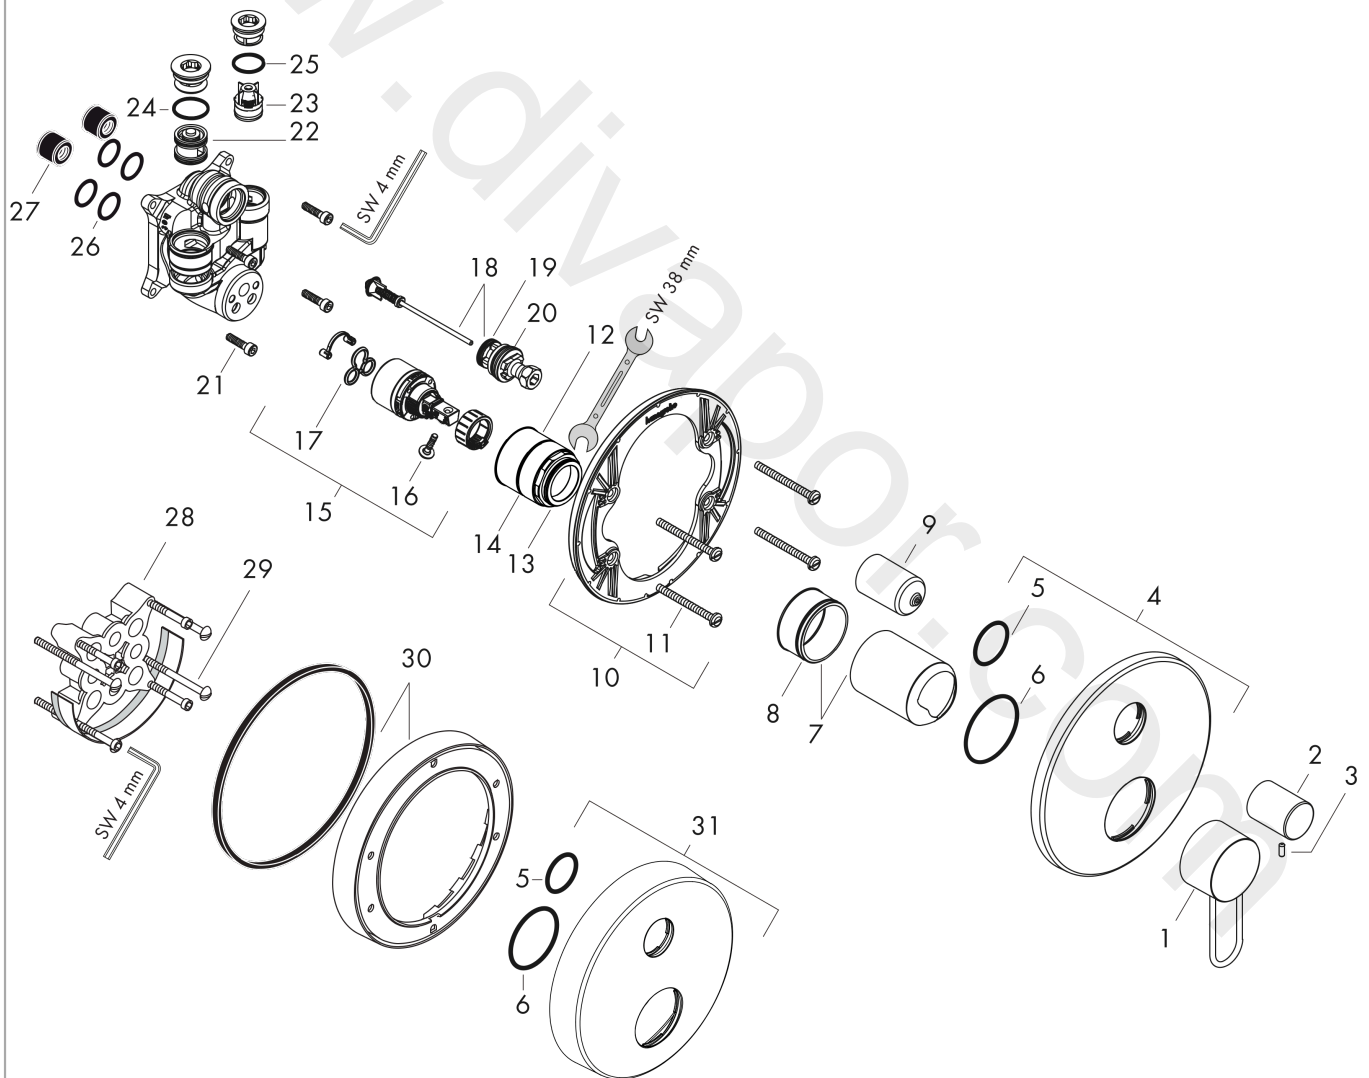

AXOR Uno

Single lever bath mixer for concealed installation with loop handle and integrated security combination according to EN1717

Finish: Polished Brass Article Number: 38428930

Exploded Drawing

Year of production: >04/17

AXOR Uno

Single lever bath mixer for concealed installation with loop handle and integrated security combination according to EN1717

Finish: **Polished Brass** Article Number: **38428930**

Spare part list

Year of production: >04/17

Pos.		Article Number	Price	PU
1	handle	93037930	-	1
2	diverter knob	96473930	£ 79,00	1
3	hollow set screw M4x10	97667000	£ 3,30	1
4	escutcheon Ø 170 mm	95806930	£ 173,00	1
5	O-Ring 48x3	95508000	£ 3,30	1
6	O-ring 29x3	98371000	£ 6,10	1
7	flange	98684930	-	1
8	O-ring 43x1,5	98148000	£ 3,30	1
9	sleeve	96448930	£ 64,00	1
10	sub plate	96447000	£ 51,00	1
11	set of fixing screws	96454000	£ 9,00	1
12	nut	98796000	£ 43,00	1
13	O-ring 30x1,5	98433000	£ 3,30	1
14	O-ring 39x1,5	98400000	£ 3,30	1
15	cartridge, assy	92730000	£ 35,00	1
16	seal	95008000	£ 9,00	1
17	locking screw for handle	95140000	£ 6,10	1
18	selector assy	95014000	£ 64,00	1
19	O-ring 17x2	98199000	£ 3,30	1
20	O-ring 20x2,5	92602000	£ 6,10	1
21	set of screws	96525000	£ 9,00	1
22	non return valve	96655000	£ 13,30	1
23	O-ring 19x2	98426000	£ 3,30	1
24	vacuum breaker	96753000	£ 16,10	1
25	O-Ring 22x2	98185000	£ 3,30	1
26	O-ring 16x2	98133000	£ 3,30	1
27	noise reduction	94073000	£ 25,00	1
28	extension 25 mm	13595000	£ 75,00	1
29	set of fixing screws	97747000	£ 3,30	1
30	extension 22 mm (Ø 170 mm)	13596930	£ 108,00	1
31	escutcheon height = 33 mm (when wall is not deep enough).	14961930	£ 106,50	1
a	concealed item	01800180	£ 163,00	1