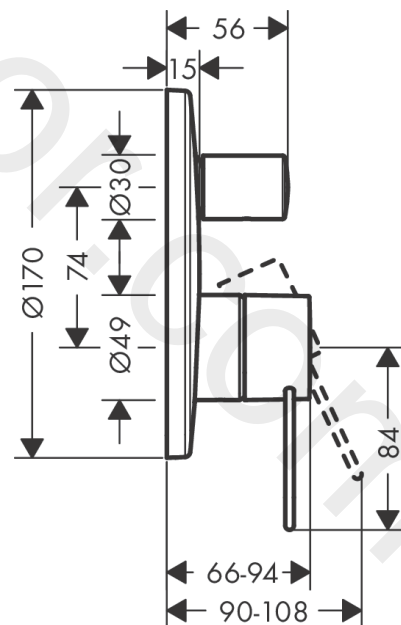

- 2 functions
- maximum flow rate at 3 bar: 25 l/min
- ceramic cartridge
- temperature limitation adjustable
- diverter with automatic resetting
- with silencer
- suitable for continuous flow water heaters
- with integrated safety combination EN 1717
- connection type: basic set
- wall-mounted
- min. operating pressure: 1 bar
- max. operating pressure: 10 bar

Article Details

Price excl. VAT

843,80 £

Product image

Scale drawing

AXOR Uno

Single lever bath mixer for concealed installation with loop handle and integrated security combination according to EN1717

Finish: **Polished Brass** Article Number: **38428930**

Spare part list

Year of production: >04/17

Pos.		Article Number	Price	PU
1	handle	93037930	-	1
2	diverter knob	96473930	£ 79,00	1
3	hollow set screw M4x10	97667000	£ 3,30	1
4	escutcheon Ø 170 mm	95806930	£ 173,00	1
5	O-Ring 48x3	95508000	£ 3,30	1
6	O-ring 29x3	98371000	£ 6,10	1
7	flange	98684930	-	1
8	O-ring 43x1,5	98148000	£ 3,30	1
9	sleeve	96448930	£ 64,00	1
10	sub plate	96447000	£ 51,00	1
11	set of fixing screws	96454000	£ 9,00	1
12	nut	98796000	£ 43,00	1
13	O-ring 30x1,5	98433000	£ 3,30	1
14	O-ring 39x1,5	98400000	£ 3,30	1
15	cartridge, assy	92730000	£ 35,00	1
16	seal	95008000	£ 9,00	1
17	locking screw for handle	95140000	£ 6,10	1
18	selector assy	95014000	£ 64,00	1
19	O-ring 17x2	98199000	£ 3,30	1
20	O-ring 20x2,5	92602000	£ 6,10	1
21	set of screws	96525000	£ 9,00	1
22	non return valve	96655000	£ 13,30	1
23	O-ring 19x2	98426000	£ 3,30	1
24	vacuum breaker	96753000	£ 16,10	1
25	O-Ring 22x2	98185000	£ 3,30	1
26	O-ring 16x2	98133000	£ 3,30	1
27	noise reduction	94073000	£ 25,00	1
28	extension 25 mm	13595000	£ 75,00	1
29	set of fixing screws	97747000	£ 3,30	1
30	extension 22 mm (Ø 170 mm)	13596930	£ 108,00	1
31	escutcheon height = 33 mm (when wall is not deep enough).	14961930	£ 106,50	1
a	concealed item	01800180	£ 163,00	1