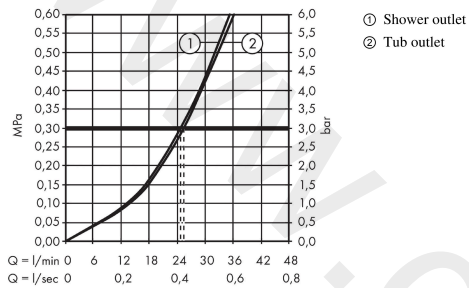

AXOR Uno

Single lever bath mixer for concealed installation with loop handle and integrated security combination according to EN1717

Finish: **Polished Brass** Article Number: **38428930**

Flowchart