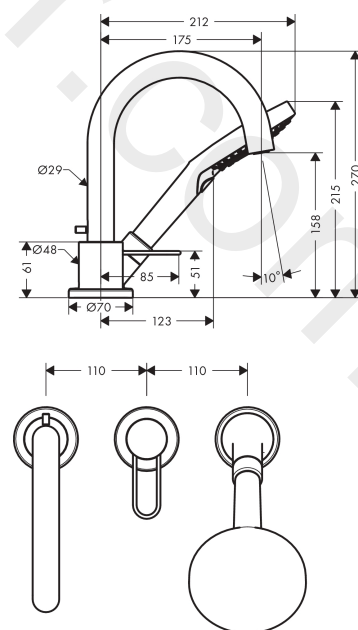

### product features

- consists of: 3-hole rim mounted single lever bath mixer, hand shower, shower holder
- 2 functions
- projection: 175 mm
- spray type mixer: normal spray
- spray type hand shower: Rain, RainAir, WhirlAir
- maximum pull-out length of hand shower: 1.10 m
- maximum flow rate at 3 bar: 18 l/min
- flow rate for bath spout at 3 bar: 18 l/min
- flow rate of hand shower at 3 bar: 14 l/min
- ceramic cartridge
- temperature limitation adjustable
- connection dimension: DN15
- connection type: basic set
- suitable for installation on bath rim
- min. operating pressure: 1 bar
- max. operating pressure: 10 bar

### Scale drawing

**AXOR Uno**  
**3-hole rim mounted bath mixer with loop handle**  
 Finish: **Chrome** Article Number: **38436000**