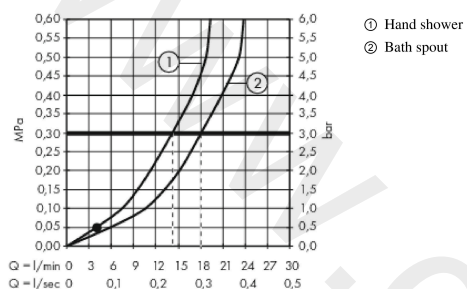

AXOR Uno
3-hole rim mounted bath mixer with loop handle
Finish: **Chrome** Article Number: **38436000**

Flowchart