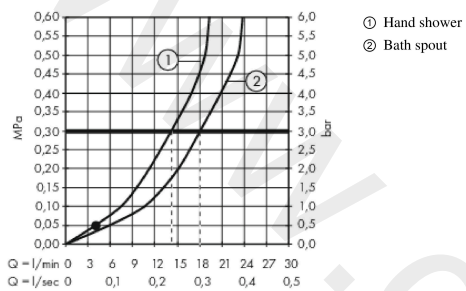

AXOR Uno
3-hole rim mounted bath mixer with loop handle
Finish: **Brushed Nickel**   Article Number: **38436820**

Flowchart