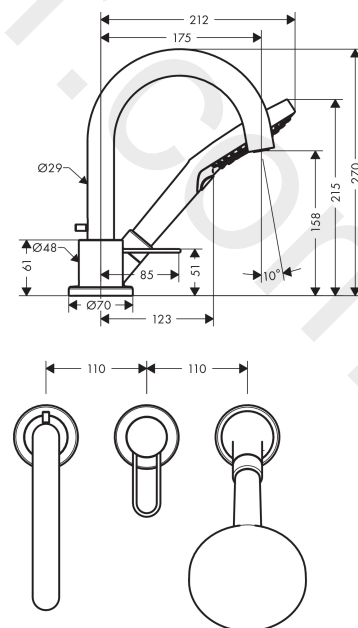

### product features

- consists of: 3-hole rim mounted single lever bath mixer, hand shower, shower holder
- 2 functions
- projection: 175 mm
- spray type mixer: normal spray
- spray type hand shower: Rain, RainAir, WhirlAir
- maximum pull-out length of hand shower: 1.10 m
- maximum flow rate at 3 bar: 18 l/min
- flow rate for bath spout at 3 bar: 18 l/min
- flow rate of hand shower at 3 bar: 14 l/min
- ceramic cartridge
- temperature limitation adjustable
- connection dimension: DN15
- connection type: basic set
- suitable for installation on bath rim
- min. operating pressure: 1 bar
- max. operating pressure: 10 bar

### Scale drawing

**AXOR Uno**  
**3-hole rim mounted bath mixer with loop handle**  
 Finish: **Brushed Nickel**    Article Number: **38436820**