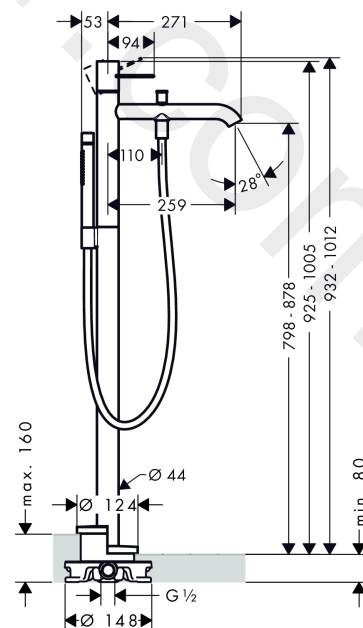

AXOR Uno
Single lever bath mixer floor-standing with loop handle 2 ticks
 Finish: **Chrome** Article Number: **38440009**

product features

- consists of: single lever bath mixer floor standing, baton hand shower, shower hose, shower holder
- 2 functions
- projection: 259 mm
- spray type mixer: normal spray
- spray type hand shower: Rain, Mono
- maximum flow rate at 3 bar: 19,1 l/min
- flow rate for bath spout at 3 bar: 19,1 l/min
- flow rate of hand shower at 3 bar: 5,6 l/min
- ceramic cartridge
- temperature limitation adjustable
- diverter with automatic resetting
- non-return valve
- connection dimension: DN15
- connection type: basic set
- deck mounted
- min. operating pressure: 1 bar
- max. operating pressure: 10 bar

Technology

Product image

Scale drawing

AXOR Uno
Single lever bath mixer floor-standing with loop handle 2 ticks
Finish: **Chrome** Article Number: **38440009**

Flowchart

AXOR Uno
Single lever bath mixer floor-standing with loop handle 2 ticks
Finish: **Chrome** Article Number: **38440009**

Pos.		Article Number	Price	PU
1	handle	93055000	£ 173,00	1
2	screw cover	96338000	£ 3,30	1
3	flange	92965000	£ 35,00	1
4	nut	92966000	£ 43,00	1
5	O-ring 33x1,5	98164000	£ 3,30	1
6	cartridge, assy	92730000	£ 35,00	1
7	seal	95008000	£ 9,00	1
8	O-ring 35x2	92604000	£ 6,10	1
9	O-ring 16x2	98133000	£ 3,30	1
10	spout cpl.	93060000	£ 110,00	1
11	aerator M24x1 D	93235000	£ 20,50	1
12	special tool	95290000	£ 9,00	1
13	diverter knob	98705000	£ 79,00	1
14	sleeve	97979000	£ 16,10	1
15	selector	97978019	-	1
16	non return valve	92839000	-	1
17	seal	98058000	£ 3,30	1
18	shower hose 1,25 m	28282000	£ 67,00	1
19	filter packing	94246000	£ 3,30	1
20	shower holder, assy	96295000	£ 35,00	1
21	back flow preventor cartridge	93339009	£ 20,50	1
22	O-ring 44x2,5	98162000	£ 3,30	1
23	hexagon socket screw M10x35	97670000	£ 16,10	1
24	O-ring 29x3	98371000	£ 6,10	1
25	O-ring 7x2	98419000	£ 3,30	1
a	extension set 60 mm	97686000	£ 320,00	1