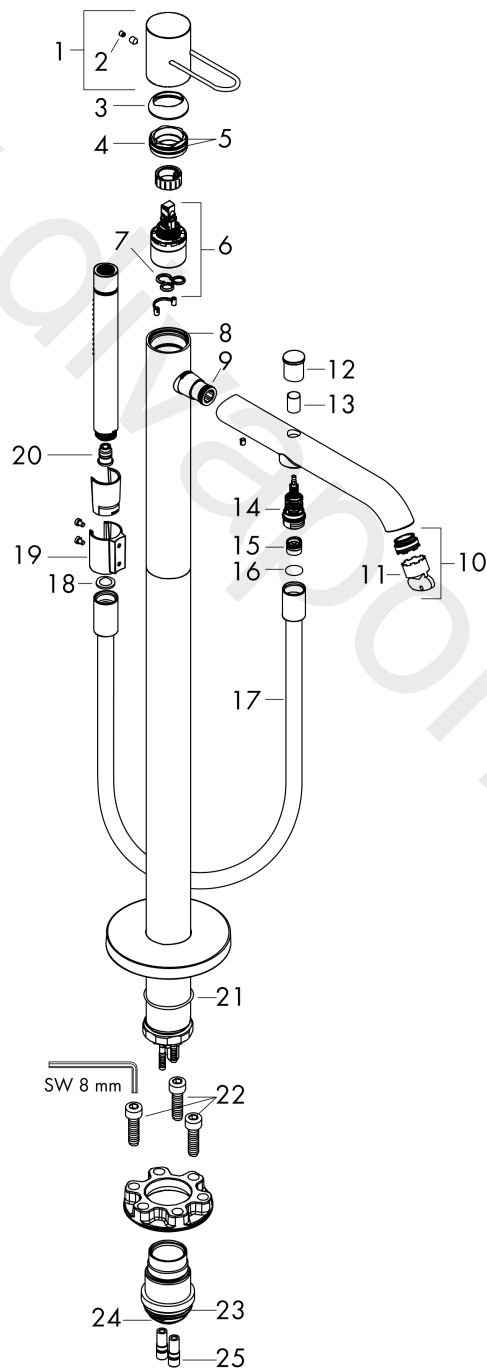

AXOR Uno
Single lever bath mixer floor-standing with loop handle 2 ticks
 Finish: **Chrome** Article Number: **38440009**

product features

- consists of: single lever bath mixer floor standing, baton hand shower, shower hose, shower holder
- 2 functions
- projection: 259 mm
- spray type mixer: normal spray
- spray type hand shower: Rain, Mono
- maximum flow rate at 3 bar: 19,1 l/min
- flow rate for bath spout at 3 bar: 19,1 l/min
- flow rate of hand shower at 3 bar: 5,6 l/min
- ceramic cartridge
- temperature limitation adjustable
- diverter with automatic resetting
- non-return valve
- connection dimension: DN15
- connection type: basic set
- deck mounted
- min. operating pressure: 1 bar
- max. operating pressure: 10 bar

Exploded Drawing

Year of production: >04/20

AXOR Uno
Single lever bath mixer floor-standing with loop handle 2 ticks
 Finish: **Chrome** Article Number: **38440009**

Spare part list

Year of production: >04/20

Pos.		Article Number	Price	PU
1	handle	93055000	£ 173,00	1
2	screw cover	96338000	£ 3,30	1
3	flange	92965000	£ 35,00	1
4	nut	92966000	£ 43,00	1
5	O-ring 33x1,5	98164000	£ 3,30	1
6	cartridge, assy	92730000	£ 35,00	1
7	seal	95008000	£ 9,00	1
8	O-ring 35x2	92604000	£ 6,10	1
9	O-ring 16x2	98133000	£ 3,30	1
10	spout cpl.	93060000	£ 110,00	1
11	aerator M24x1 D	93235000	£ 20,50	1
12	special tool	95290000	£ 9,00	1
13	diverter knob	98705000	£ 79,00	1
14	sleeve	97979000	£ 16,10	1
15	selector	97978019	-	1
16	non return valve	92839000	-	1
17	seal	98058000	£ 3,30	1
18	shower hose 1,25 m	28282000	£ 67,00	1
19	filter packing	94246000	£ 3,30	1
20	shower holder, assy	96295000	£ 35,00	1
21	back flow preventor cartridge	93339009	£ 20,50	1
22	O-ring 44x2,5	98162000	£ 3,30	1
23	hexagon socket screw M10x35	97670000	£ 16,10	1
24	O-ring 29x3	98371000	£ 6,10	1
25	O-ring 7x2	98419000	£ 3,30	1
a	extension set 60 mm	97686000	£ 320,00	1