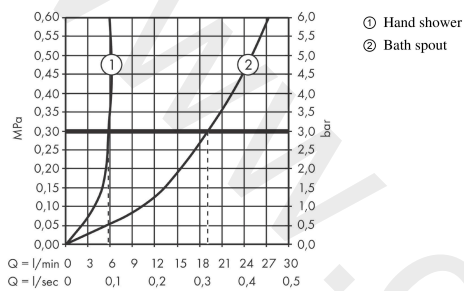

AXOR Uno
Single lever bath mixer floor-standing with loop handle 2 ticks
 Finish: **Chrome** Article Number: **38440009**

product features

- consists of: single lever bath mixer floor standing, baton hand shower, shower hose, shower holder
- 2 functions
- projection: 259 mm
- spray type mixer: normal spray
- spray type hand shower: Rain, Mono
- maximum flow rate at 3 bar: 19,1 l/min
- flow rate for bath spout at 3 bar: 19,1 l/min
- flow rate of hand shower at 3 bar: 5,6 l/min
- ceramic cartridge
- temperature limitation adjustable
- diverter with automatic resetting
- non-return valve
- connection dimension: DN15
- connection type: basic set
- deck mounted
- min. operating pressure: 1 bar
- max. operating pressure: 10 bar

Technology

Product image

Scale drawing

AXOR Uno
Single lever bath mixer floor-standing with loop handle 2 ticks
Finish: **Chrome** Article Number: **38440009**

Flowchart

AXOR Uno
Single lever bath mixer floor-standing with loop handle 2 ticks
Finish: **Chrome** Article Number: **38440009**