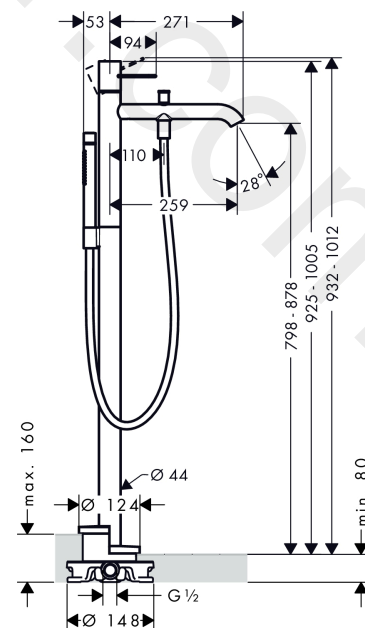

AXOR Uno
Single lever bath mixer floor-standing with loop handle
 Finish: **Brushed Nickel** Article Number: **38442820**

product features

- consists of: single lever bath mixer floor standing, baton hand shower, shower hose, shower holder
- 2 functions
- projection: 259 mm
- spray type mixer: normal spray
- spray type hand shower: Rain, Mono
- maximum flow rate at 3 bar: 18 l/min
- flow rate for bath spout at 3 bar: 18 l/min
- flow rate of hand shower at 3 bar: 13 l/min
- ceramic cartridge
- temperature limitation adjustable
- diverter with automatic resetting
- non-return valve
- connection dimension: DN15
- connection type: basic set
- deck mounted
- min. operating pressure: 1 bar
- max. operating pressure: 10 bar

Article Details

Price excl. VAT 3.437,50 £

Technology

Product image

Scale drawing

AXOR Uno
Single lever bath mixer floor-standing with loop handle
Finish: **Brushed Nickel** Article Number: **38442820**

Flowchart

Spare part list

Year of production: >04/17

Pos.		Article Number	Price	PU
1	handle	93055820	£ 275,00	1
2	screw cover	96338000	£ 3,30	1
3	flange	92965820	-	1
4	nut	92966000	£ 43,00	1
5	O-ring 33x1,5	98164000	£ 3,30	1
6	cartridge, assy	92730000	£ 35,00	1
7	seal	95008000	£ 9,00	1
8	O-ring 35x2	92604000	£ 6,10	1
9	O-ring 16x2	98133000	£ 3,30	1
10	spout cpl.	93060820	£ 173,00	1
11	aerator M24x1 D	93235000	£ 20,50	1
12	special tool	95290000	£ 9,00	1
13	sleeve	97979820	£ 25,00	1
14	selector	97978000	£ 64,00	1
15	set of non return valves DW 15	94074000	£ 16,10	1
16	shower hose 1,25 m	28282820	£ 100,44	1
17	seal	98058000	£ 3,30	1
18	shower holder, assy	96295820	£ 52,50	1
19	handshower	28532820	£ 334,44	1
20	filter packing	94246000	£ 3,30	1
21	O-ring 44x2,5	98162000	£ 3,30	1
22	O-ring 10x1,5	98123000	£ 3,30	1
23	hexagon socket screw M10x35	97670000	£ 16,10	1
24	extension set 60 mm	97686000	£ 320,00	1
25	O-ring 29x3	98371000	£ 6,10	1
26	O-ring 7x2	98419000	£ 3,30	1