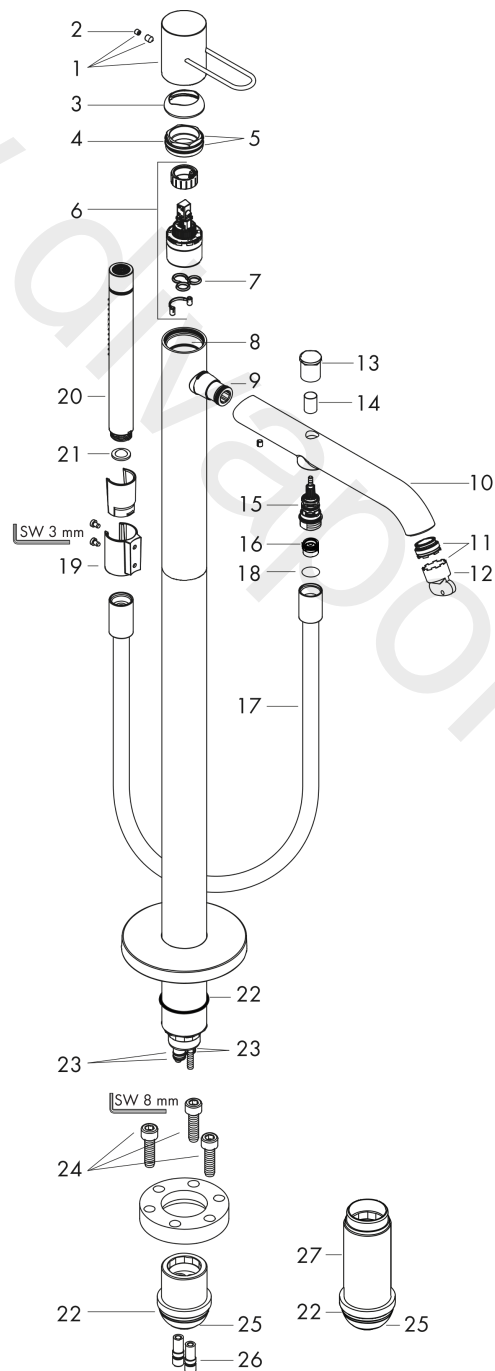

AXOR Uno
Single lever bath mixer floor-standing with loop handle
Finish: **Brushed Nickel** Article Number: **38442820**

Exploded Drawing

Year of production: >04/17

AXOR Uno
Single lever bath mixer floor-standing with loop handle
Finish: **Brushed Nickel** Article Number: **38442820**

Spare part list

Year of production: >04/17

Pos.		Article Number	Price	PU
1	handle	93055820	£ 275,00	1
2	screw cover	96338000	£ 3,30	1
3	flange	92965820	-	1
4	nut	92966000	£ 43,00	1
5	O-ring 33x1,5	98164000	£ 3,30	1
6	cartridge, assy	92730000	£ 35,00	1
7	seal	95008000	£ 9,00	1
8	O-ring 35x2	92604000	£ 6,10	1
9	O-ring 16x2	98133000	£ 3,30	1
10	spout cpl.	93060820	£ 173,00	1
11	aerator M24x1 D	93235000	£ 20,50	1
12	special tool	95290000	£ 9,00	1
13	sleeve	97979820	£ 25,00	1
14	selector	97978000	£ 64,00	1
15	set of non return valves DW 15	94074000	£ 16,10	1
16	shower hose 1,25 m	28282820	£ 100,44	1
17	seal	98058000	£ 3,30	1
18	shower holder, assy	96295820	£ 52,50	1
19	handshower	28532820	£ 334,44	1
20	filter packing	94246000	£ 3,30	1
21	O-ring 44x2,5	98162000	£ 3,30	1
22	O-ring 10x1,5	98123000	£ 3,30	1
23	hexagon socket screw M10x35	97670000	£ 16,10	1
24	extension set 60 mm	97686000	£ 320,00	1
25	O-ring 29x3	98371000	£ 6,10	1
26	O-ring 7x2	98419000	£ 3,30	1