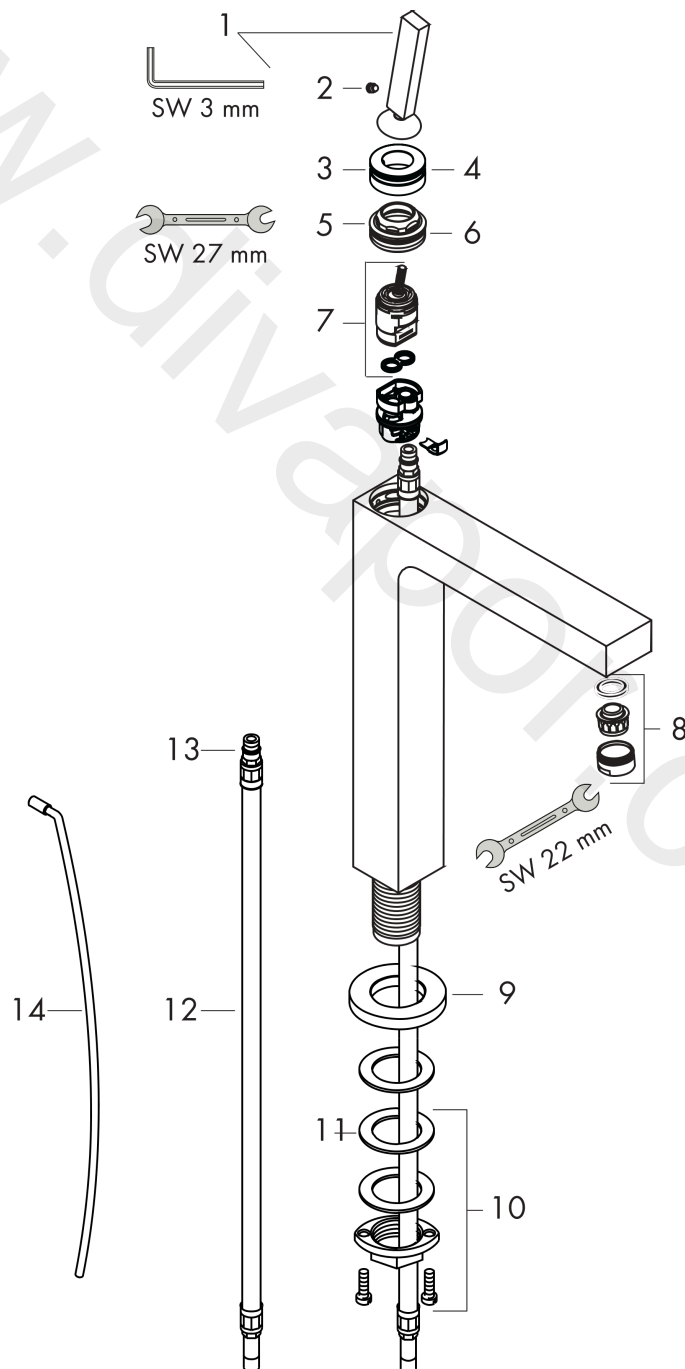

AXOR Citterio
Single lever basin mixer 280 with pin handle for wash bowls with pop-up waste set
 Surfaces: Article Number: **39020000**

Exploded Drawing

Year of production: **04/05 - 11/09**

AXOR Citterio

Single lever basin mixer 280 with pin handle for wash bowls with pop-up waste set

Surfaces: Article Number: **39020000**

Spare part list

Year of production: **04/05 - 11/09**

Pos.		Article Number	Price	PU
1	handle	39091000	£ 173,00	1
2	hollow set screw M6x6	97660000	£ 3,30	1
3	escutcheon	97466000	£ 51,00	1
4	O-ring 33x1,5	98164000	£ 3,30	1
5	nut	97157000	£ 20,50	1
6	O-Ring 30x2	98186000	£ 3,30	1
7	cartridge, assy	96339000	£ 79,00	1
8	aerator M24x1 (7 l/min)	13085000	£ 13,30	1
9	escutcheon	97807000	£ 64,00	1
10	fixing set (Ø 32)	13961000	£ 25,00	1
11	lever collar	97548000	£ 3,30	1
12	connection hose 900 mm M8x0,75 G3/8	96316000	£ 43,00	1
13	O-ring 7x1,5	98422000	£ 3,30	1
14	pull rod	96923000	£ 35,00	1
a	pop up waste	94139000	£ 96,00	1
b	fixation extension 35 mm	13898000	£ 79,00	1
c	service tool for disassembling the handle	92124000	£ 137,00	1