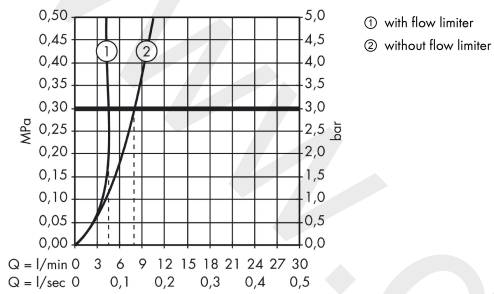

AXOR Citterio
Single lever basin mixer 160 with pin handle and waste set
 Finish: **Chrome** Article Number: **39032000**

Flowchart

AXOR Citterio
Single lever basin mixer 160 with pin handle and waste set
 Finish: **Chrome** Article Number: **39032000**

Exploded Drawing

Year of production: >01/11

AXOR Citterio
Single lever basin mixer 160 with pin handle and waste set
 Finish: **Chrome** Article Number: **39032000**

Spare part list

Year of production: >01/11