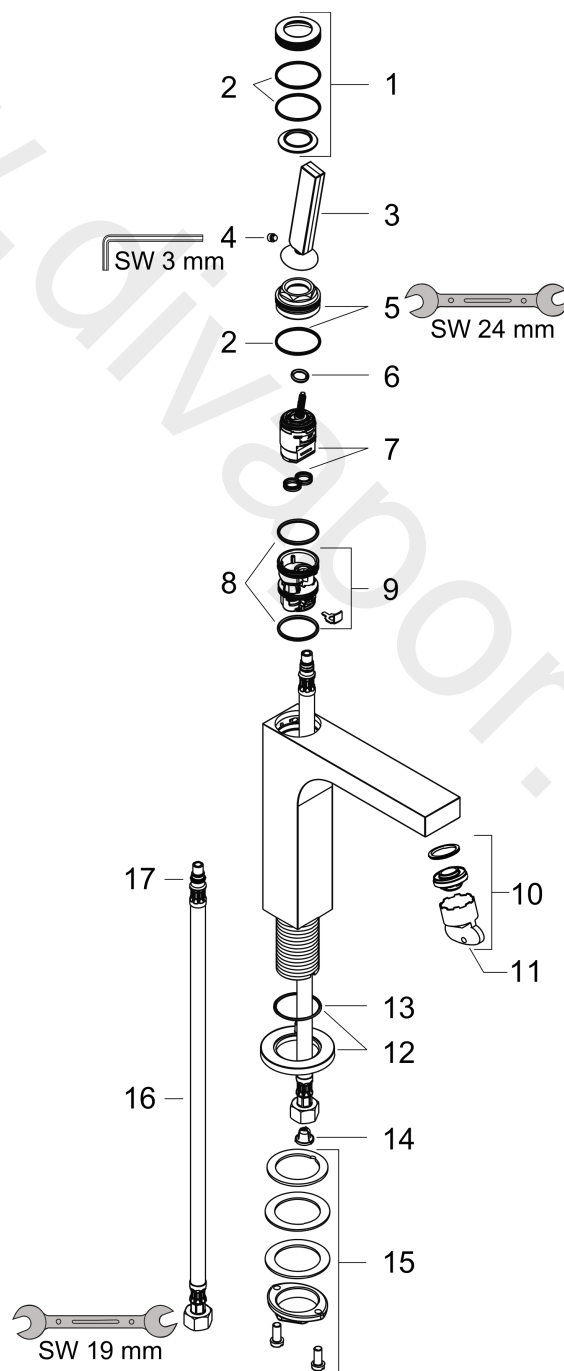

AXOR Citterio
Single lever basin mixer 160 with pin handle and waste set
 Finish: **Chrome** Article Number: **39032000**

Flowchart

AXOR Citterio
Single lever basin mixer 160 with pin handle and waste set
 Finish: **Chrome** Article Number: **39032000**

Exploded Drawing

Year of production: >01/11

AXOR Citterio
Single lever basin mixer 160 with pin handle and waste set
 Finish: **Chrome** Article Number: **39032000**

Spare part list

Year of production: >01/11

Pos.		Article Number	Price	PU
1	cover cap	95666000	£ 43,00	1
2	O-ring 30x1,5	98433000	£ 3,30	1
3	handle	39091000	£ 173,00	1
4	hollow set screw M6x6	97660000	£ 3,30	1
5	nut	95667000	£ 25,00	1
6	O-ring 9x2	98119000	£ 3,30	1
7	cartridge, assy	96339000	£ 79,00	1
8	O-ring 26x2	98147000	£ 3,30	1
9	adapter for cartridge	95289000	£ 25,00	1
10	aerator M24x1 (5 l/min)	95282000	£ 20,50	1
11	special tool	95290000	£ 9,00	1
12	escutcheon	95668000	£ 64,00	1
13	O-ring 33x1,5	98164000	£ 3,30	1
14	filter packing	95291000	£ 13,30	1
15	fixing set (Ø 32)	13961000	£ 25,00	1
16	connection hose 450 mm M8x0,75 G3/8	97206000	£ 35,00	1
17	O-ring 7x1,5	98422000	£ 3,30	1
a	waste	50001000	£ 71,00	1
b	fixation extension 35 mm	13898000	£ 79,00	1
c	service tool for disassembling the handle	92124000	£ 137,00	1