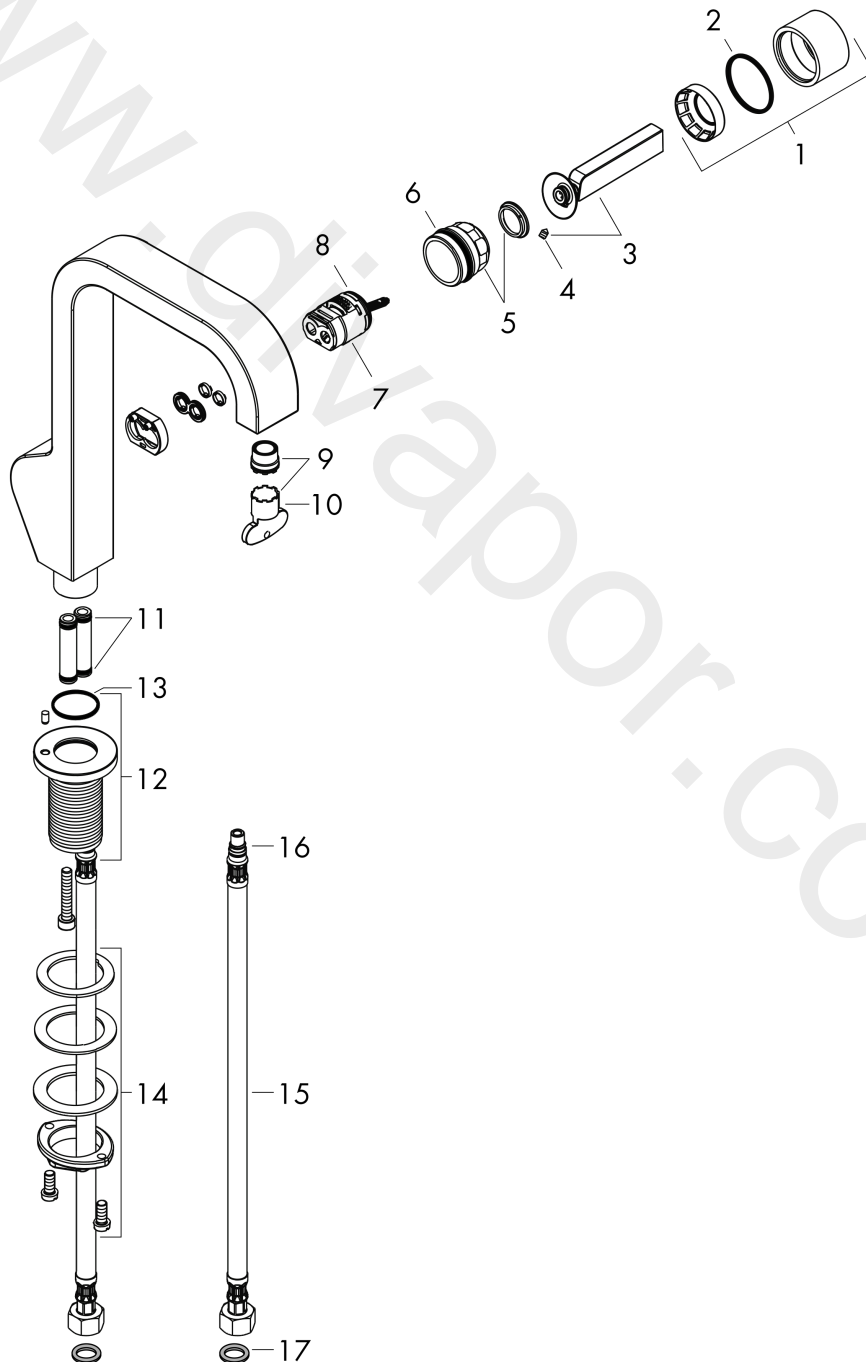

AXOR Citterio
Single lever basin mixer 190 with pin handle and waste set
 Finish: **Chrome** Article Number: **39037000**

product features

- consists of: single lever basin mixer, waste set
- ComfortZone 190
- projection: 160 mm
- spout height: 191 mm
- handle variant: pin handle
- spray type: normal spray
- maximum flow rate at 3 bar: 5 l/min
- ceramic cartridge
- suitable for continuous flow water heaters
- non-closing waste set
- connection type: G 3/8 connections
- connection dimension: DN15
- handle position on the side: bottom-side at the base body (not suitable for wash bowls)
- WRAS 2109057
- WRAS 2109057 - Approval letter

Article Details

Price excl. VAT

725,00 £

Technology

Product image

Scale drawing

AXOR Citterio
Single lever basin mixer 190 with pin handle and waste set
 Finish: **Chrome** Article Number: **39037000**

Flowchart

AXOR Citterio
Single lever basin mixer 190 with pin handle and waste set
Finish: **Chrome** Article Number: **39037000**

Exploded Drawing

Year of production: >08/14

AXOR Citterio
Single lever basin mixer 190 with pin handle and waste set
 Finish: **Chrome** Article Number: **39037000**

Spare part list

Year of production: >08/14

Pos.		Article Number	Price	PU
1	cover cap	95681000	£ 43,00	1
2	O-ring 34x2	98383000	£ 6,10	1
3	handle	95682000	£ 110,00	1
4	hollow set screw M4x6	97767000	£ 3,30	1
5	nut	95683000	£ 35,00	1
6	O-Ring 30x2	98186000	£ 3,30	1
7	cartridge, assy	96339000	£ 79,00	1
8	O-ring 21,95x1,78	95169000	£ 3,30	1
9	aerator cpl.	93118000	£ 25,00	1
10	special tool	98987000	£ 9,00	1
11	O-ring 7x2	98419000	£ 3,30	1
12	escutcheon	95685000	£ 79,00	1
13	O-ring 26x1,5	98390000	£ 3,30	1
14	fixing set (Ø 32)	13961000	£ 25,00	1
15	connection hose 600 mm M8x0,75 G3/8	96556000	£ 25,00	1
16	O-ring 7x1,5	98422000	£ 3,30	1
17	sealing set	95581000	£ 6,10	1
a	fixation extension 35 mm	13898000	£ 79,00	1
b	service tool for disassembling the handle	92124000	£ 137,00	1