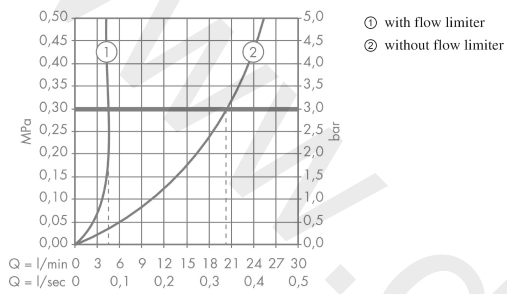

AXOR Citterio
Single lever basin mixer 190 with pin handle and waste set
 Finish: **Chrome** Article Number: **39037000**

product features

- consists of: single lever basin mixer, waste set
- ComfortZone 190
- projection: 160 mm
- spout height: 191 mm
- handle variant: pin handle
- spray type: normal spray
- maximum flow rate at 3 bar: 5 l/min
- ceramic cartridge
- suitable for continuous flow water heaters
- non-closing waste set
- connection type: G 3/8 connections
- connection dimension: DN15
- handle position on the side: bottom-side at the base body (not suitable for wash bowls)
- WRAS 2109057
- WRAS 2109057 - Approval letter

Article Details

Price excl. VAT

725,00 £

Technology

Product image

Scale drawing

AXOR Citterio
Single lever basin mixer 190 with pin handle and waste set
 Finish: **Chrome** Article Number: **39037000**

Flowchart