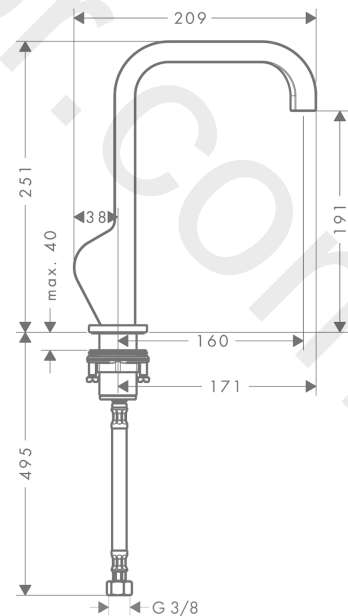

AXOR Citterio
Single lever basin mixer 190 with pin handle and waste set
 Finish: **Chrome** Article Number: **39037000**

product features

- consists of: single lever basin mixer, waste set
- ComfortZone 190
- projection: 160 mm
- spout height: 191 mm
- handle variant: pin handle
- spray type: normal spray
- maximum flow rate at 3 bar: 5 l/min
- ceramic cartridge
- suitable for continuous flow water heaters
- non-closing waste set
- connection type: G 3/8 connections
- connection dimension: DN15
- handle position on the side: bottom-side at the base body (not suitable for wash bowls)
- WRAS 2109057
- WRAS 2109057 - Approval letter

Article Details

Price excl. VAT

725,00 £

Technology

Product image

Scale drawing

AXOR Citterio
Single lever basin mixer 190 with pin handle and waste set
 Finish: **Chrome** Article Number: **39037000**

Flowchart

AXOR Citterio
Single lever basin mixer 190 with pin handle and waste set
Finish: **Chrome** Article Number: **39037000**

Exploded Drawing

Year of production: >08/14

AXOR Citterio
Single lever basin mixer 190 with pin handle and waste set
 Finish: **Chrome** Article Number: **39037000**

Spare part list

Year of production: >08/14

Pos.		Article Number	Price	PU
1	cover cap	95681000	£ 43,00	1
2	O-ring 34x2	98383000	£ 6,10	1
3	handle	95682000	£ 110,00	1
4	hollow set screw M4x6	97767000	£ 3,30	1
5	nut	95683000	£ 35,00	1
6	O-Ring 30x2	98186000	£ 3,30	1
7	cartridge, assy	96339000	£ 79,00	1
8	O-ring 21,95x1,78	95169000	£ 3,30	1
9	aerator cpl.	93118000	£ 25,00	1
10	special tool	98987000	£ 9,00	1
11	O-ring 7x2	98419000	£ 3,30	1
12	escutcheon	95685000	£ 79,00	1
13	O-ring 26x1,5	98390000	£ 3,30	1
14	fixing set (Ø 32)	13961000	£ 25,00	1
15	connection hose 600 mm M8x0,75 G3/8	96556000	£ 25,00	1
16	O-ring 7x1,5	98422000	£ 3,30	1
17	sealing set	95581000	£ 6,10	1
a	fixation extension 35 mm	13898000	£ 79,00	1
b	service tool for disassembling the handle	92124000	£ 137,00	1