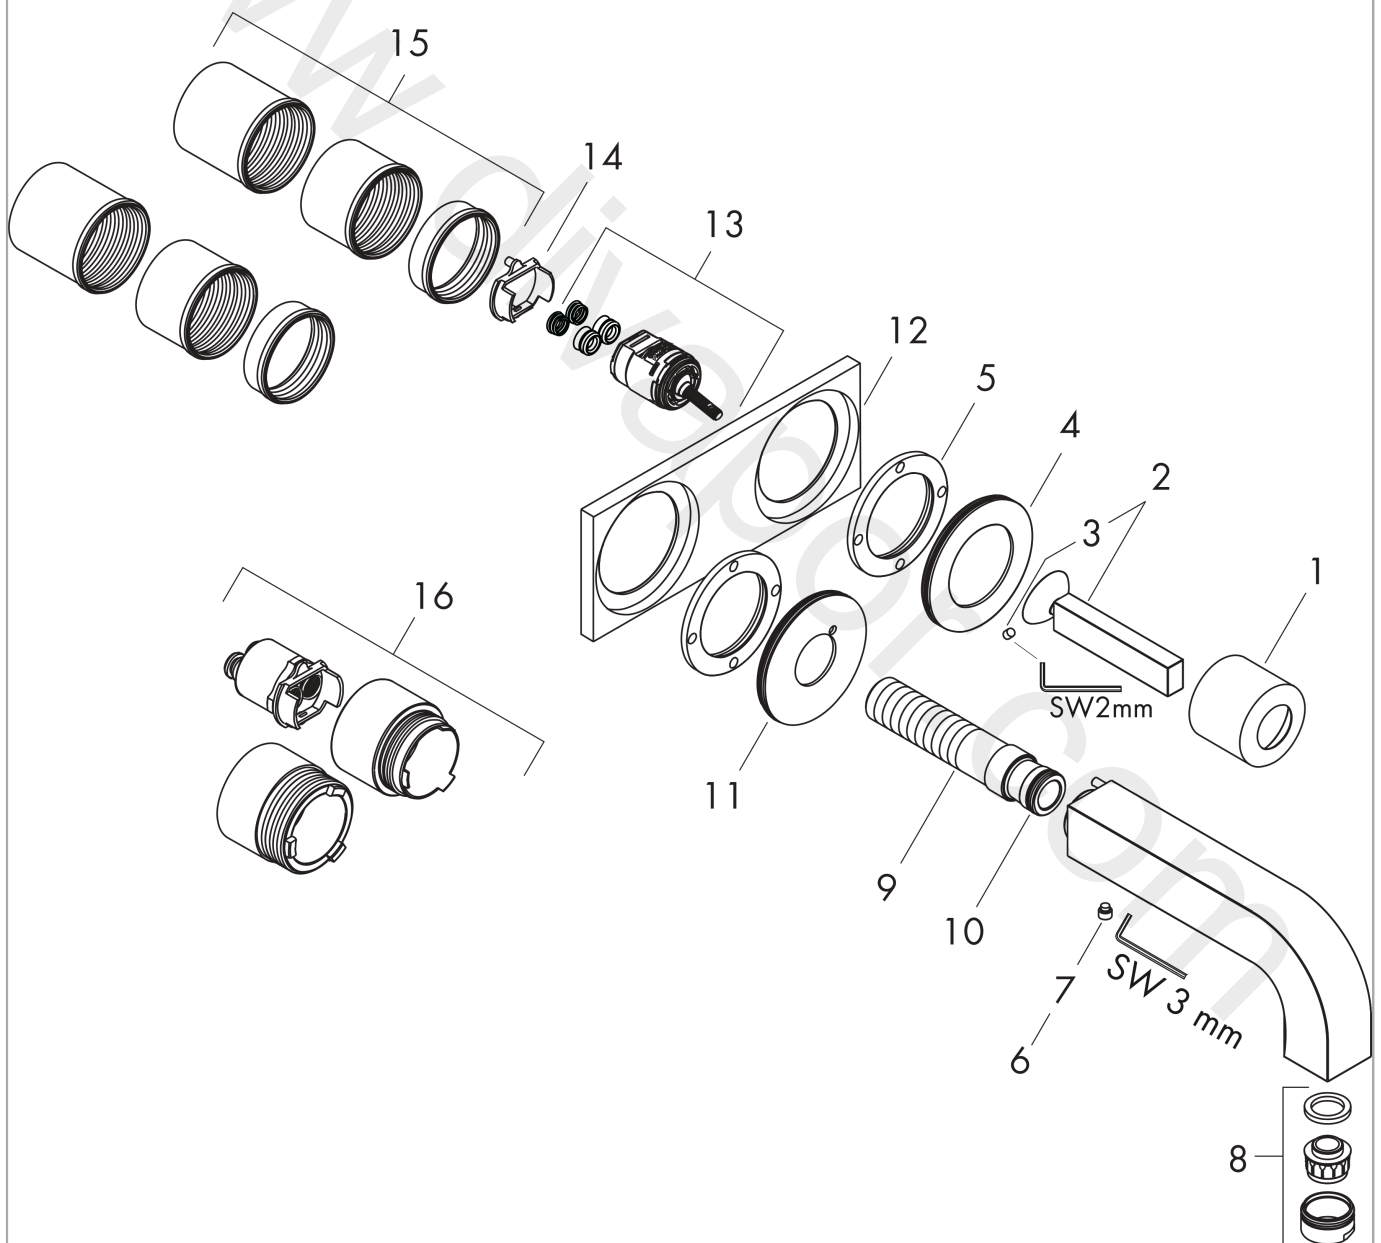

AXOR Citterio

Single lever basin mixer for concealed installation wall-mounted with pin handle, spout 160 mm and plate

Surfaces: Article Number: **39112000**

Exploded Drawing

Year of production: **07/05 - 12/09**

AXOR Citterio

Single lever basin mixer for concealed installation wall-mounted with pin handle, spout 160 mm and plate

Surfaces: Article Number: **39112000**

Spare part list

Year of production: **07/05 - 12/09**

Pos.		Article Number	Price	PU
1	flange	96908000	£ 43,00	1
2	handle	39092000	£ 137,00	1
3	hollow set screw M4x6	97767000	£ 3,30	1
4	escutcheon for handle	96912000	£ 51,00	1
5	nut	97601000	£ 20,50	1
6	spout 160 mm	97238000	£ 370,00	1
7	hollow set screw M6x6	97660000	£ 3,30	1
8	aerator M24x1 (7 l/min)	13085000	£ 13,30	1
9	connecting thread G½	97228000	£ 51,00	1
10	O-ring 16x2,5	98134000	£ 3,30	1
11	escutcheon for spout	97695000	£ 64,00	1
12	escutcheon	96914000	£ 224,00	1
13	cartridge, assy	96339000	£ 79,00	1
14	adapter for cartridge	97280000	£ 6,10	1
15	fixing set	97971000	£ 43,00	1
16	extension set for 38111180	38982000	£ 173,00	1
a	waste	50001000	£ 71,00	1
b	concealed item	38111180	-	1
c	conversion kit	95643000	£ 43,00	1
d	service tool for disassembling the handle	92124000	£ 137,00	1