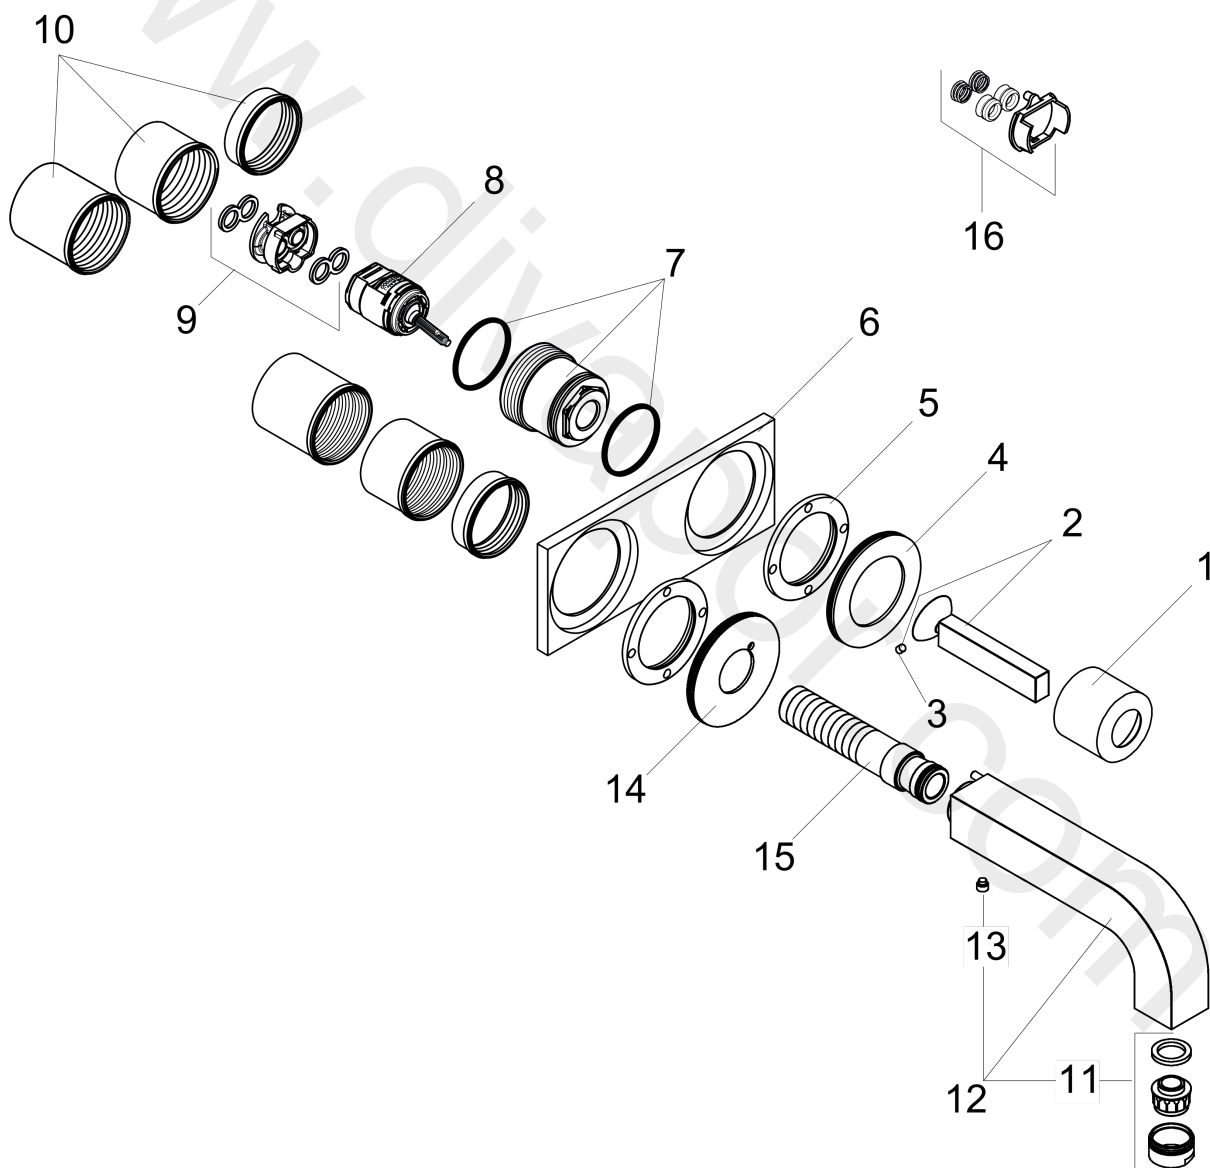

**AXOR Citterio**  
**Wall-Mounted Single-Handle Faucet Trim with Base Plate**  
Surfaces: Article Number: **39115001**

## Exploded Drawing

Year of production: **07/16 - 12/17**

**AXOR Citterio**  
**Wall-Mounted Single-Handle Faucet Trim with Base Plate**  
 Surfaces: Article Number: **39115001**

## Spare part list

Year of production: **07/16 - 12/17**

Pos.		Article Number	Price	PU
1	flange	96908000	£ 43,00	1
2	handle	39092000	£ 137,00	1
3	hollow set screw M4x6	97767000	£ 3,30	1
4	escutcheon for handle	96912000	£ 51,00	1
5	nut	97601000	£ 20,50	1
6	escutcheon	96914000	£ 224,00	1
7	nut	95645000	£ 43,00	1
8	cartridge, assy	96339000	£ 79,00	1
9	adapter for cartridge	95644000	£ 16,10	1
10	fixing set	97971000	£ 43,00	1
11	aerator M24x1 (4,5 l/min)	92877000	£ 20,50	1
12	spout 220 mm	97239000	£ 585,00	1
13	hollow set screw M6x6	97660000	£ 3,30	1
14	escutcheon for spout	97695000	£ 64,00	1
15	connecting thread G½	97228000	£ 51,00	1
16	conversion kit	95643000	£ 43,00	1
a	extension set 25 mm for 13622180	31971000	£ 169,00	1
b	base body	13622181	-	1
c	Grease	90920000	£ 16,10	1