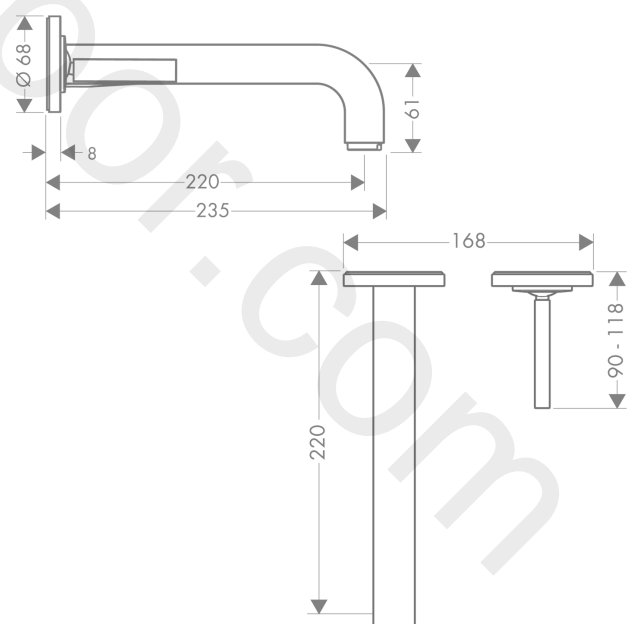

Scale drawing