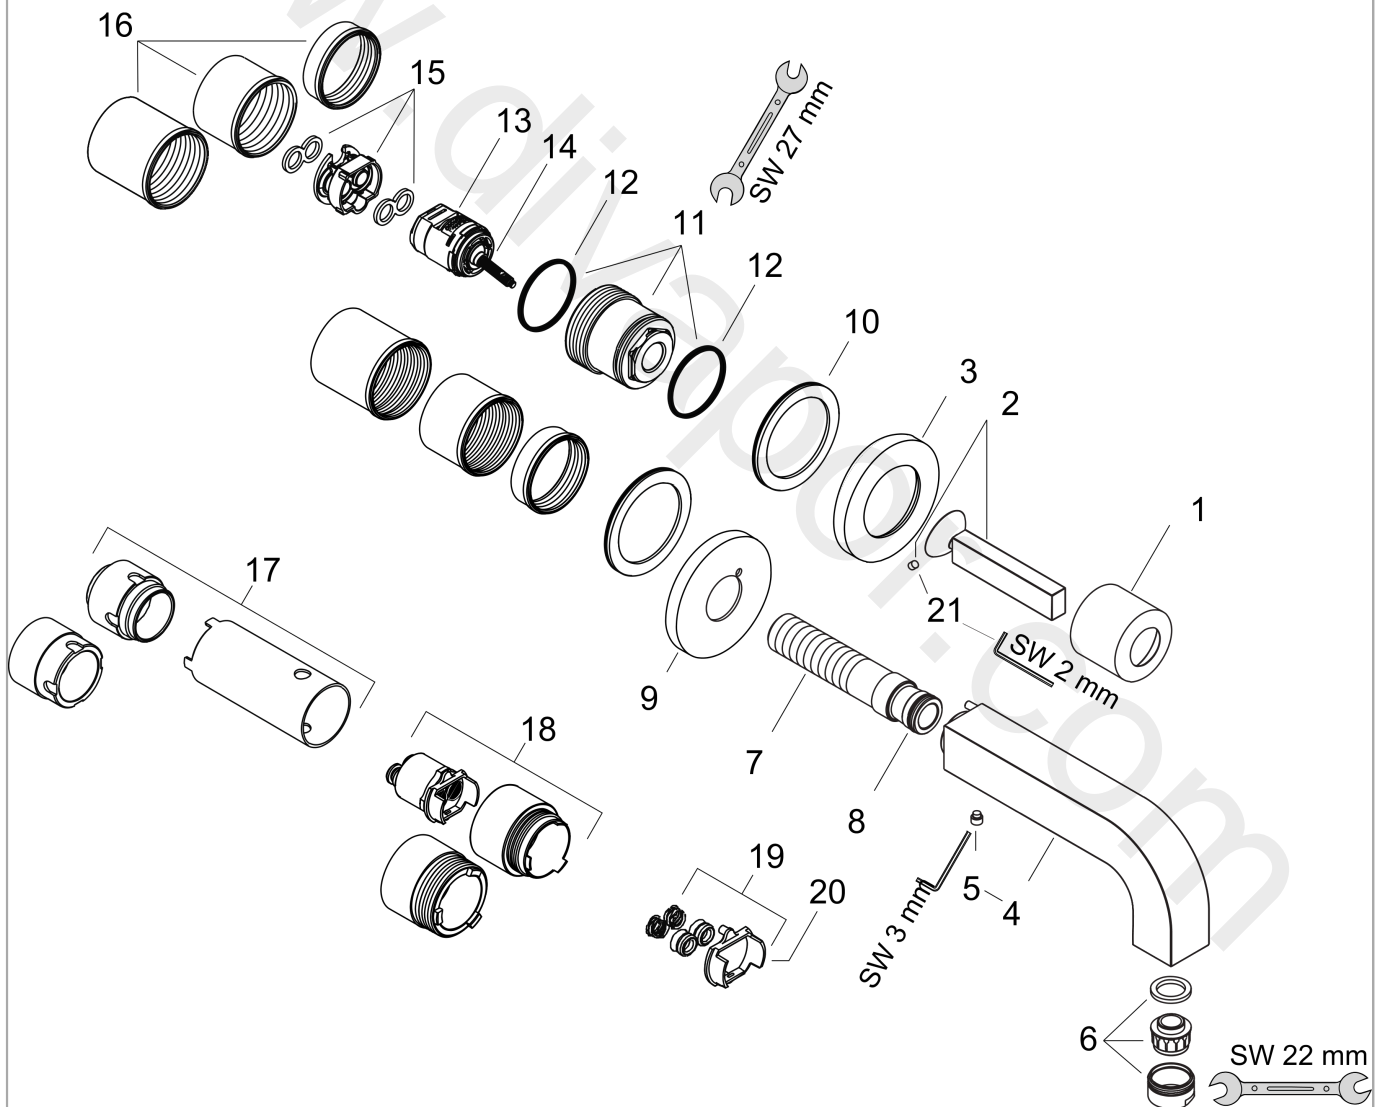

Finish: **Chrome** Article Number: **39116000**

Flowchart

AXOR Citterio
Single lever basin mixer for concealed installation wall-mounted with pin handle, spout 220 mm and escutcheons
Finish: **Chrome** Article Number: **39116000**

Installation examples

AXOR Citterio

Single lever basin mixer for concealed installation wall-mounted with pin handle, spout 220 mm and escutcheons

Finish: **Chrome** Article Number: **39116000**

Exploded Drawing

Year of production: >01/10

AXOR Citterio

Single lever basin mixer for concealed installation wall-mounted with pin handle, spout 220 mm and escutcheons

Finish: **Chrome** Article Number: **39116000**

Spare part list

Year of production: >01/10

Pos.		Article Number	Price	PU
1	flange	96908000	£ 43,00	1
2	handle	39092000	£ 137,00	1
3	escutcheon for handle	96909000	£ 79,00	1
4	spout 220 mm	97239000	£ 585,00	1
5	hollow set screw M6x6	97660000	£ 3,30	1
6	aerator M24x1 (5 l/min)	13185000	£ 22,30	1
7	connecting thread G½	97228000	£ 51,00	1
8	O-ring 16x2,5	98134000	£ 3,30	1
9	escutcheon	98720000	£ 79,00	1
10	washer	97600000	£ 13,30	1
11	nut	95645000	£ 43,00	1
12	O-ring 34x2	98383000	£ 6,10	1
13	cartridge, assy	96339000	£ 79,00	1
14	O-ring 21,95x1,78	95169000	£ 3,30	1
15	adapter for cartridge	95644000	£ 16,10	1
16	fixing set	97971000	£ 43,00	1
17	extension set 25 mm for 13622180	31971000	£ 169,00	1
18	conversion kit	95643000	£ 43,00	1
19	adapter for cartridge	97280000	£ 6,10	1
20	hollow set screw M4x6	97767000	£ 3,30	1
a	extension set for 38111180	38982000	£ 173,00	1
b	waste	50001000	£ 71,00	1
c	base body	13622180	£ 355,00	1
d	service tool for disassembling the handle	92124000	£ 137,00	1
e	adapter for exchanged connections	93561000	£ 275,00	1