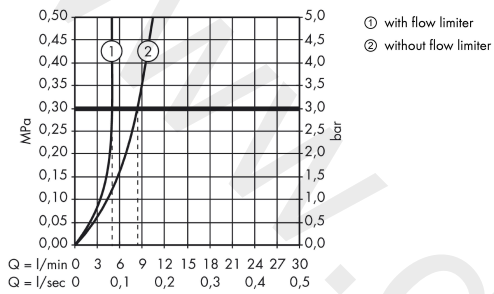

AXOR Citterio

Single lever basin mixer for concealed installation wall-mounted with pin handle, spout 220 mm and escutcheons

Finish: **Chrome** Article Number: **39116000**

Flowchart