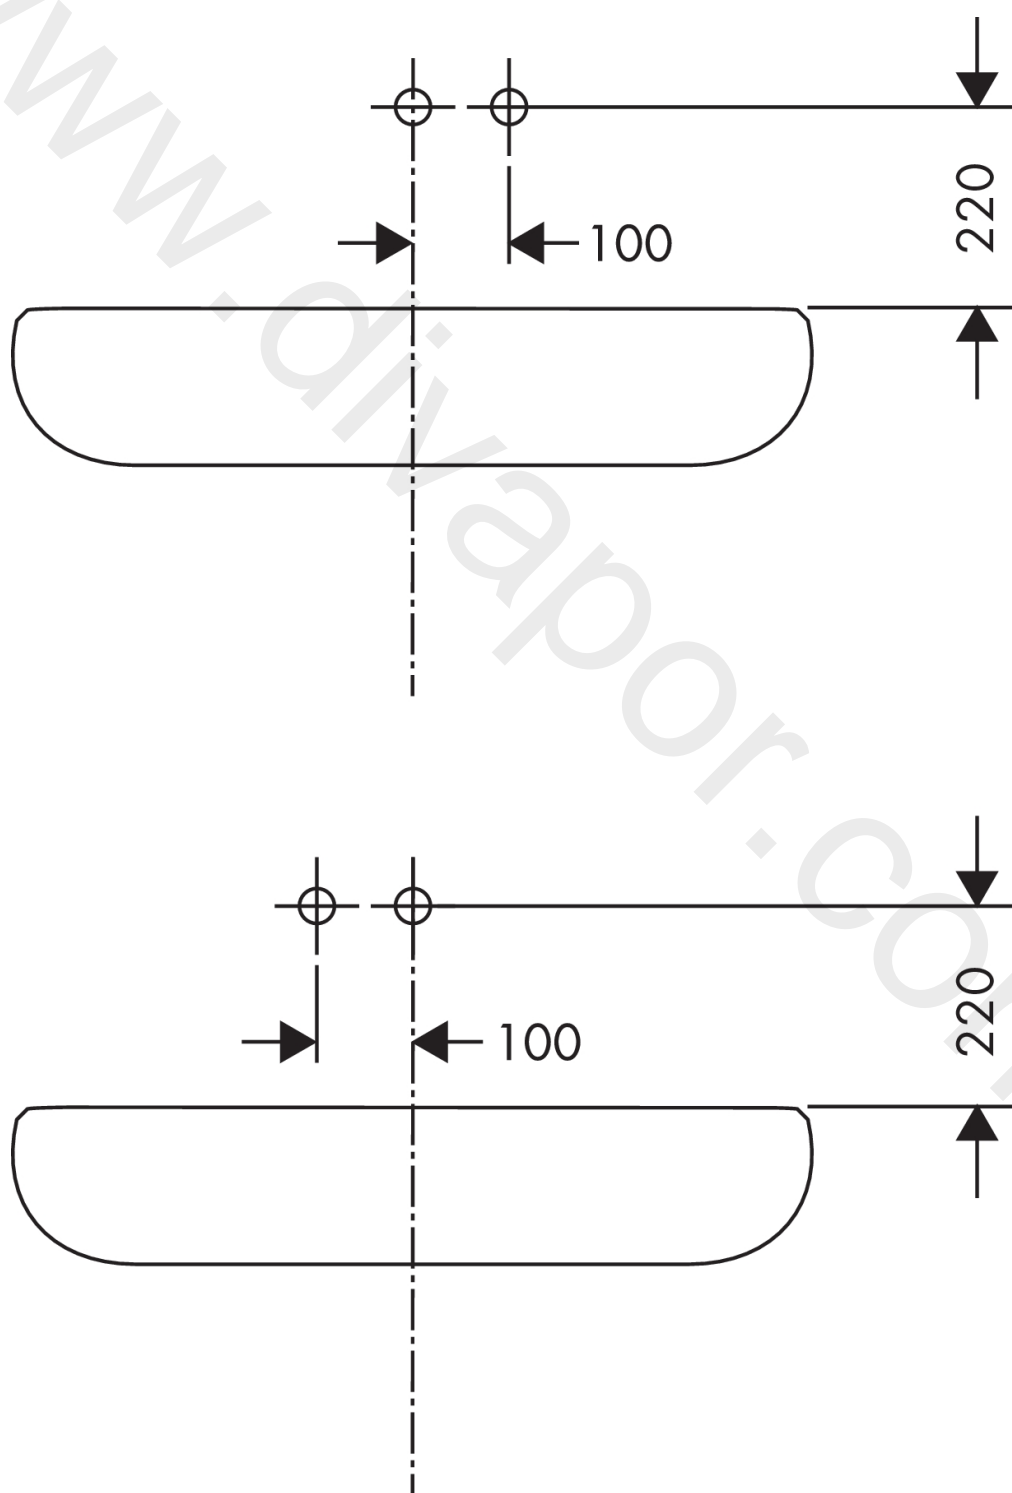

AXOR Citterio
Single lever basin mixer for concealed installation wall-mounted with pin handle, spout 220 mm and escutcheons
Finish: **Chrome** Article Number: **39116000**

Installation examples