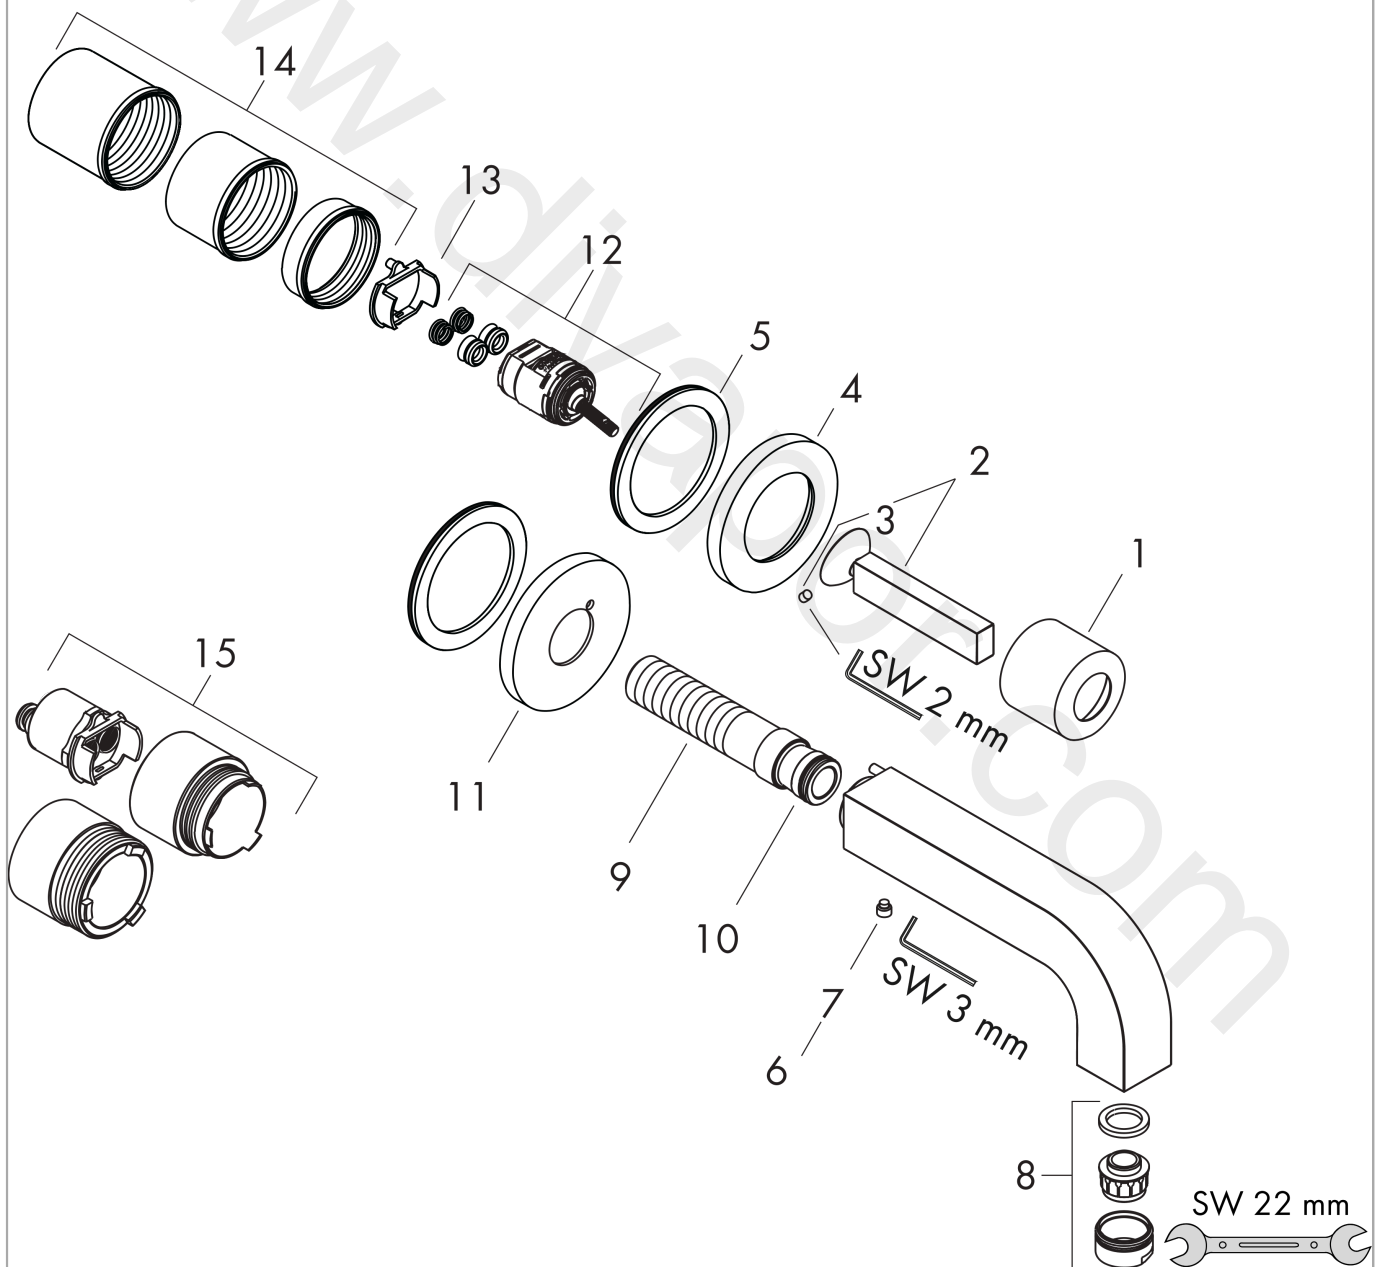

AXOR Citterio

Single lever basin mixer for concealed installation wall-mounted with pin handle, spout 220 mm and escutcheons

Surfaces: Article Number: 39116000

Exploded Drawing

Year of production: 07/05 - 12/09

AXOR Citterio

Single lever basin mixer for concealed installation wall-mounted with pin handle, spout 220 mm and escutcheons

Surfaces: Article Number: **39116000**

Spare part list

Year of production: **07/05 - 12/09**

Pos.		Article Number	Price	PU
1	flange	96908000	£ 43,00	1
2	handle	39092000	£ 137,00	1
3	hollow set screw M4x6	97767000	£ 3,30	1
4	escutcheon for handle	96909000	£ 79,00	1
5	washer	97600000	£ 13,30	1
6	spout 220 mm	97239000	£ 585,00	1
7	hollow set screw M6x6	97660000	£ 3,30	1
8	aerator M24x1 (7 l/min)	13085000	£ 13,30	1
9	connecting thread G½	97228000	£ 51,00	1
10	O-ring 16x2,5	98134000	£ 3,30	1
11	escutcheon	98720000	£ 79,00	1
12	cartridge, assy	96339000	£ 79,00	1
13	adapter for cartridge	97280000	£ 6,10	1
14	fixing set	97971000	£ 43,00	1
15	extension set for 38111180	38982000	£ 173,00	1
a	waste	50001000	£ 71,00	1
b	concealed item	38111180	-	1
c	conversion kit	95643000	£ 43,00	1
d	service tool for disassembling the handle	92124000	£ 137,00	1