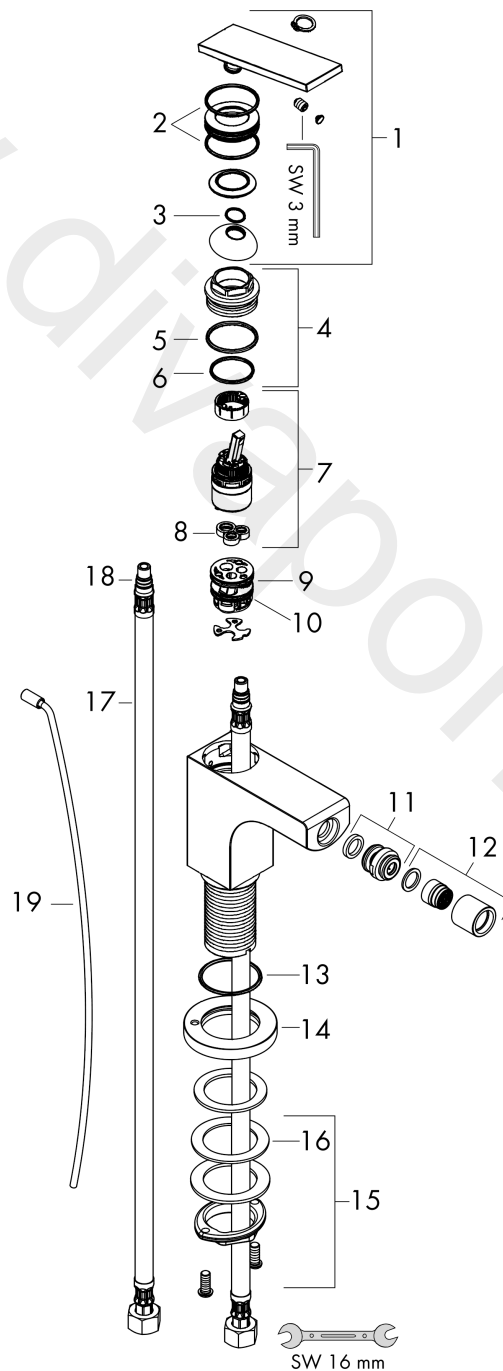

AXOR Citterio
Single lever bidet mixer with lever handle and pop-up waste set
 Finish: **Chrome** Article Number: **39214001**

product features

- consists of: single lever bidet mixer, waste set
- projection: 110 mm
- spout height: 73 mm
- aerator with ball pivot
- spray type: normal spray
- ceramic cartridge
- suitable for continous flow water heaters
- pop-up waste set G 1
- connection type: G 3/8 compression
- connection dimension: DN15

Technology

Product image

Scale drawing

AXOR Citterio
Single lever bidet mixer with lever handle and pop-up waste set
Finish: **Chrome** Article Number: **39214001**

Exploded Drawing

Year of production: >08/21

AXOR Citterio
Single lever bidet mixer with lever handle and pop-up waste set
 Finish: **Chrome** Article Number: **39214001**

Spare part list

Year of production: >08/21

Pos.		Article Number	Price	PU
1	handle	94091000	£ 137,00	1
2	O-ring 30x1,5	98433000	£ 3,30	1
3	O-ring 11x1	92924000	-	1
4	nut	94092000	£ 96,00	1
5	O-ring 29x2	98391000	£ 3,30	1
6	O-ring 25x1,5	98146000	£ 3,30	1
7	cartridge, assy	92900000	£ 64,00	1
8	seal	93383000	£ 13,30	1
9	adapter for cartridge	98866000	£ 35,00	1
10	O-ring 23x2	98398000	£ 3,30	1
11	ball joint	97362000	£ 43,00	1
12	aerator laminar M16x1 (7 l/min)	97360000	£ 43,00	1
13	O-ring 33x1,5	98164000	£ 3,30	1
14	escutcheon	95668000	£ 64,00	1
15	fixing set (Ø 32)	13961000	£ 25,00	1
16	lever collar	97548000	£ 3,30	1
17	connection hose 18½" M8x0,75 3/8"	96321001	-	1
18	O-ring 7x1,5	98422000	£ 3,30	1
19	pull rod	96923000	£ 35,00	1
a	pop up waste	88509000	-	1