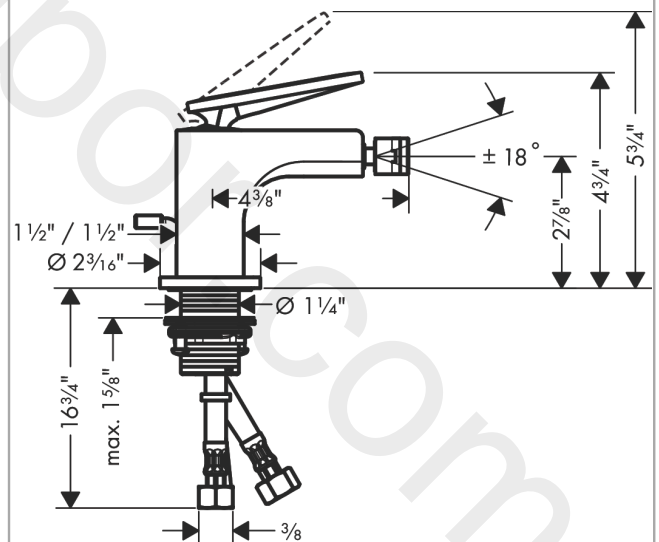

AXOR Citterio
Single lever bidet mixer with lever handle and pop-up waste set
 Finish: **Chrome** Article Number: **39214001**

product features

- consists of: single lever bidet mixer, waste set
- projection: 110 mm
- spout height: 73 mm
- aerator with ball pivot
- spray type: normal spray
- ceramic cartridge
- suitable for continous flow water heaters
- pop-up waste set G 1
- connection type: G 3/8 compression
- connection dimension: DN15

Technology

Product image

Scale drawing

AXOR Citterio
Single lever bidet mixer with lever handle and pop-up waste set
Finish: **Chrome** Article Number: **39214001**

Exploded Drawing

Year of production: >08/21

AXOR Citterio
Single lever bidet mixer with lever handle and pop-up waste set
 Finish: **Chrome** Article Number: **39214001**

Spare part list

Year of production: >08/21

Pos.		Article Number	Price	PU
1	handle	94091000	£ 137,00	1
2	O-ring 30x1,5	98433000	£ 3,30	1
3	O-ring 11x1	92924000	-	1
4	nut	94092000	£ 96,00	1
5	O-ring 29x2	98391000	£ 3,30	1
6	O-ring 25x1,5	98146000	£ 3,30	1
7	cartridge, assy	92900000	£ 64,00	1
8	seal	93383000	£ 13,30	1
9	adapter for cartridge	98866000	£ 35,00	1
10	O-ring 23x2	98398000	£ 3,30	1
11	ball joint	97362000	£ 43,00	1
12	aerator laminar M16x1 (7 l/min)	97360000	£ 43,00	1
13	O-ring 33x1,5	98164000	£ 3,30	1
14	escutcheon	95668000	£ 64,00	1
15	fixing set (Ø 32)	13961000	£ 25,00	1
16	lever collar	97548000	£ 3,30	1
17	connection hose 18½" M8x0,75 3/8"	96321001	-	1
18	O-ring 7x1,5	98422000	£ 3,30	1
19	pull rod	96923000	£ 35,00	1
a	pop up waste	88509000	-	1