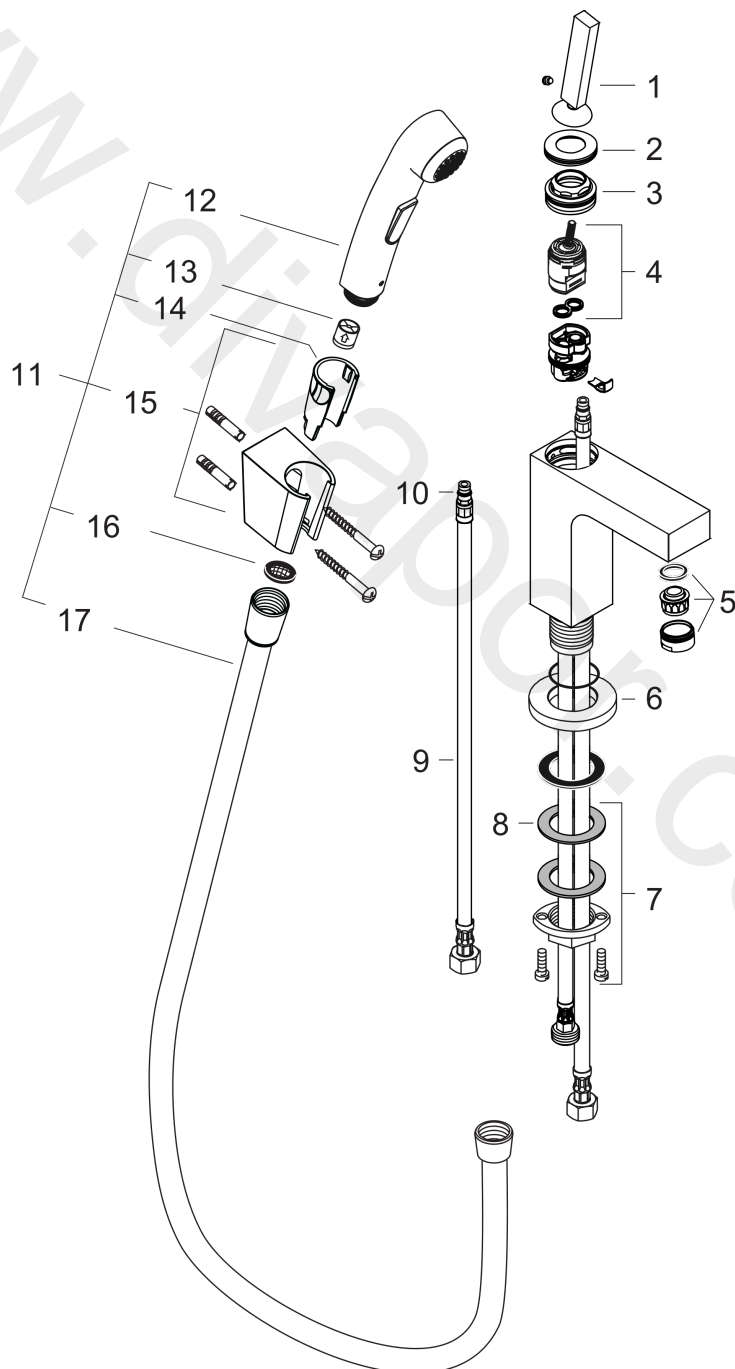

**AXOR Citterio**  
**Bidette Set 1jet hand shower/ Axor Citterio single lever basin mixer**  
Surfaces: Article Number: **39220000**

## Exploded Drawing

Year of production: **06/14 - 12/18**

**AXOR Citterio**  
**Bidette Set 1jet hand shower/ Axor Citterio single lever basin mixer**  
 Surfaces: Article Number: **39220000**

## Spare part list

Year of production: **06/14 - 12/18**

Pos.		Article Number	Price	PU
1	handle	39091000	£ 173,00	1
2	escutcheon	96671000	£ 51,00	1
3	nut	97157000	£ 20,50	1
4	cartridge, assy	96339000	£ 79,00	1
5	aerator M24x1 (15 l/min)	13913000	£ 14,00	1
6	escutcheon	95396000	£ 51,00	1
7	fixing set (Ø 32)	13961000	£ 25,00	1
8	lever collar	97548000	£ 3,30	1
9	connection hose 450 mm M8x0,75 G3/8	97206000	£ 35,00	1
10	O-ring 7x1,5	98422000	£ 3,30	1
11	handshower and hose	32128000	£ 110,00	1
12	handshower	96907000	£ 84,00	1
13	set of non return valves DW 15	97350000	£ 20,50	1
14	guide	98918000	£ 3,30	1
15	shower holder	28331000	£ 43,00	1
16	filter packing	94246000	£ 3,30	1
17	shower hose Isiflex'B 1,60 m	28276000	£ 38,00	1
a	fixation extension 35 mm	13898000	£ 79,00	1
b	service tool for disassembling the handle	92124000	£ 137,00	1
c	push-open waste set	50100000	£ 78,00	1