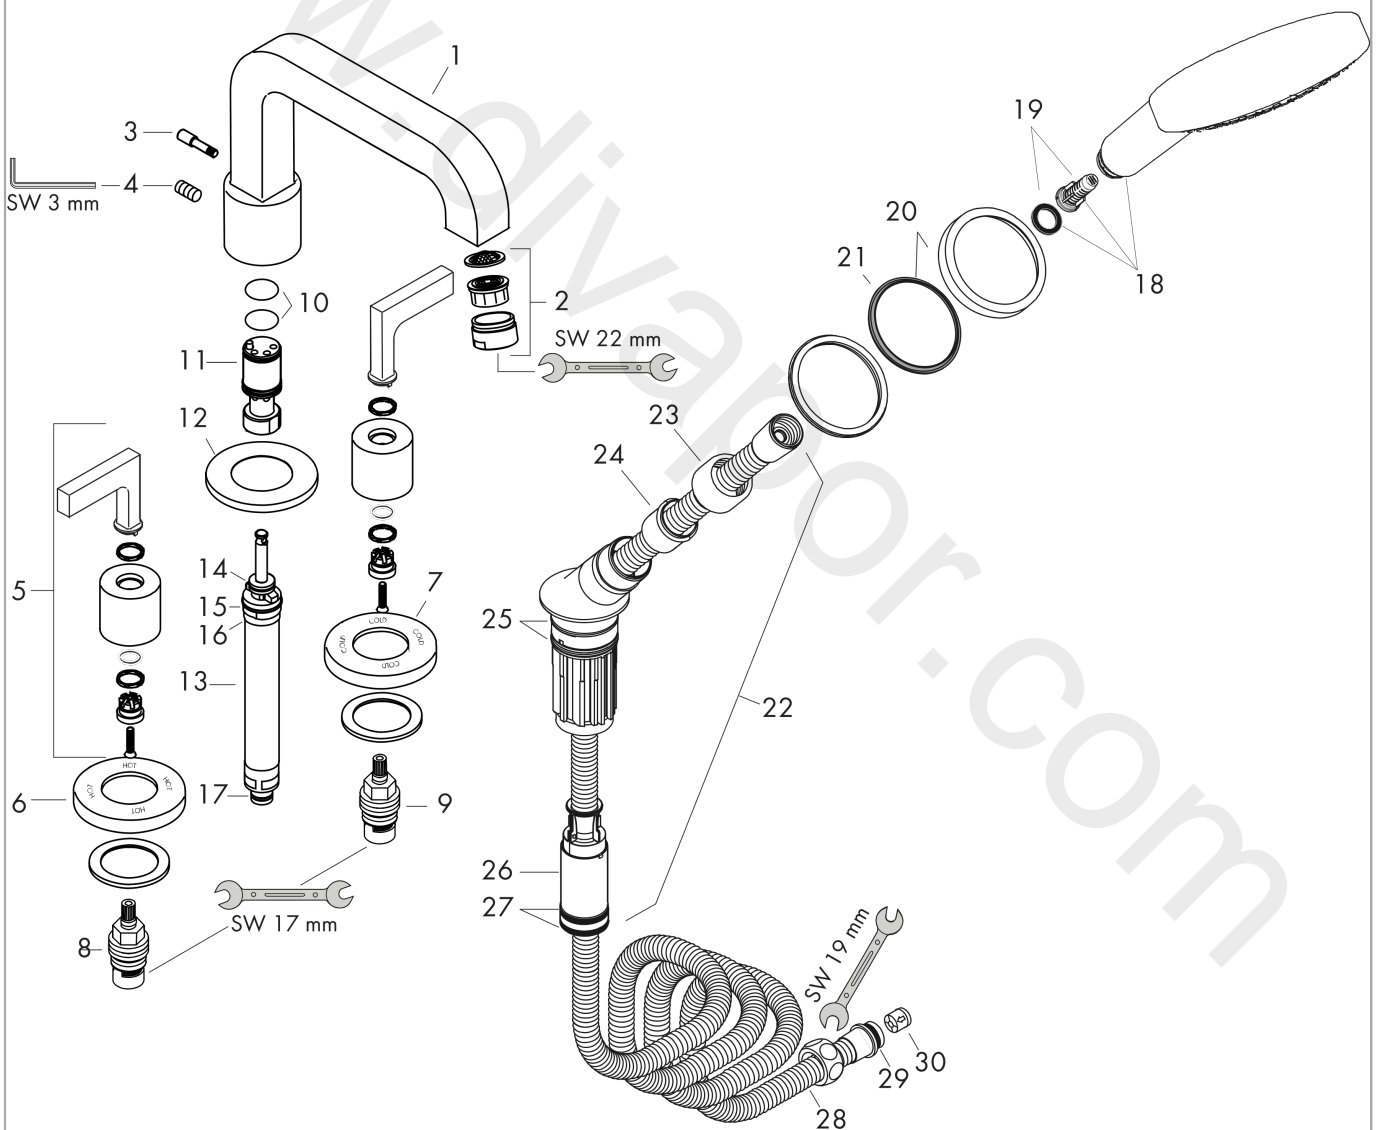

AXOR Citterio
4-hole rim mounted bath mixer with lever handles
Finish: **Brushed Gold Optic** Article Number: **39446250**

Flowchart

AXOR Citterio
4-hole rim mounted bath mixer with lever handles
 Finish: **Brushed Gold Optic** Article Number: **39446250**

Exploded Drawing

Year of production: >01/17

AXOR Citterio
4-hole rim mounted bath mixer with lever handles
 Finish: **Brushed Gold Optic** Article Number: **39446250**

Spare part list

Year of production: >01/17

Pos.		Article Number	Price	PU
1	spout cpl.	96773250	£ 550,00	1
2	aerator M24x1 (25 l/min)	13956250	£ 20,50	1
3	diverter knob	96774250	£ 51,00	1
4	hollow set screw M6x6	97660000	£ 3,30	1
5	handle	39294250	£ 163,00	1
6	escutcheon hot water	96771250	£ 118,50	1
7	escutcheon cold water	96772250	£ 118,50	1
8	shut off unit right closing	94009000	£ 43,00	1
9	shut off unit left closing	94008000	£ 43,00	1
10	O-ring 21x1,5	98219000	£ 3,30	1
11	guide tube	92214000	£ 51,00	1
12	escutcheon Ø 70 mm	96782250	£ 96,00	1
13	selector assy	96775000	£ 79,00	1
14	O-Ring 14x2,5	98189000	£ 3,30	1
15	O-Ring 23x2,5	98183000	£ 3,30	1
16	O-Ring 22x2	98185000	£ 3,30	1
17	O-ring 9x2,5	98217000	£ 3,30	1
18	handshower	26050250	£ 207,00	1
19	filter insert	97708000	£ 6,10	1
20	escutcheon for shower holder	95753250	£ 96,00	1
21	escutcheon chuck	97105000	£ 9,00	1
22	shower holder, assy	95996250	£ 202,00	1
23	nut	97584250	£ 25,00	1
24	insert for shower holder	96942000	£ 13,30	1
25	O-ring 38x2,5	98198000	£ 6,10	1
26	hose brake	98656000	£ 20,50	1
27	O-Ring 28x2	98194000	£ 3,30	1
28	shower hose 2,00 m	94148000	£ 79,00	1
29	O-ring 11x2	98127000	£ 3,30	1
30	set of non return valves DW 15	94074000	£ 16,10	1
a	concealed item	13444180	£ 1.270,00	1
b	mounting-set	39449000	£ 56,00	1