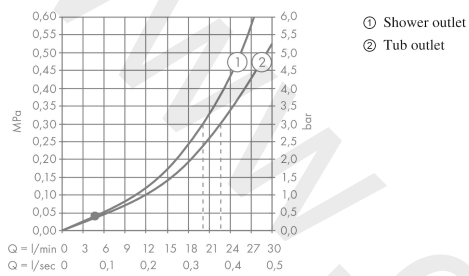

AXOR Citterio
3-hole bath mixer for concealed installation wall-mounted with lever handles and escutcheons
Finish: **Chrome** Article Number: **39448000**

Flowchart