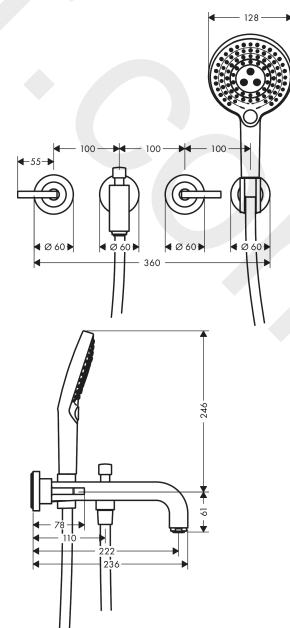

Scale drawing