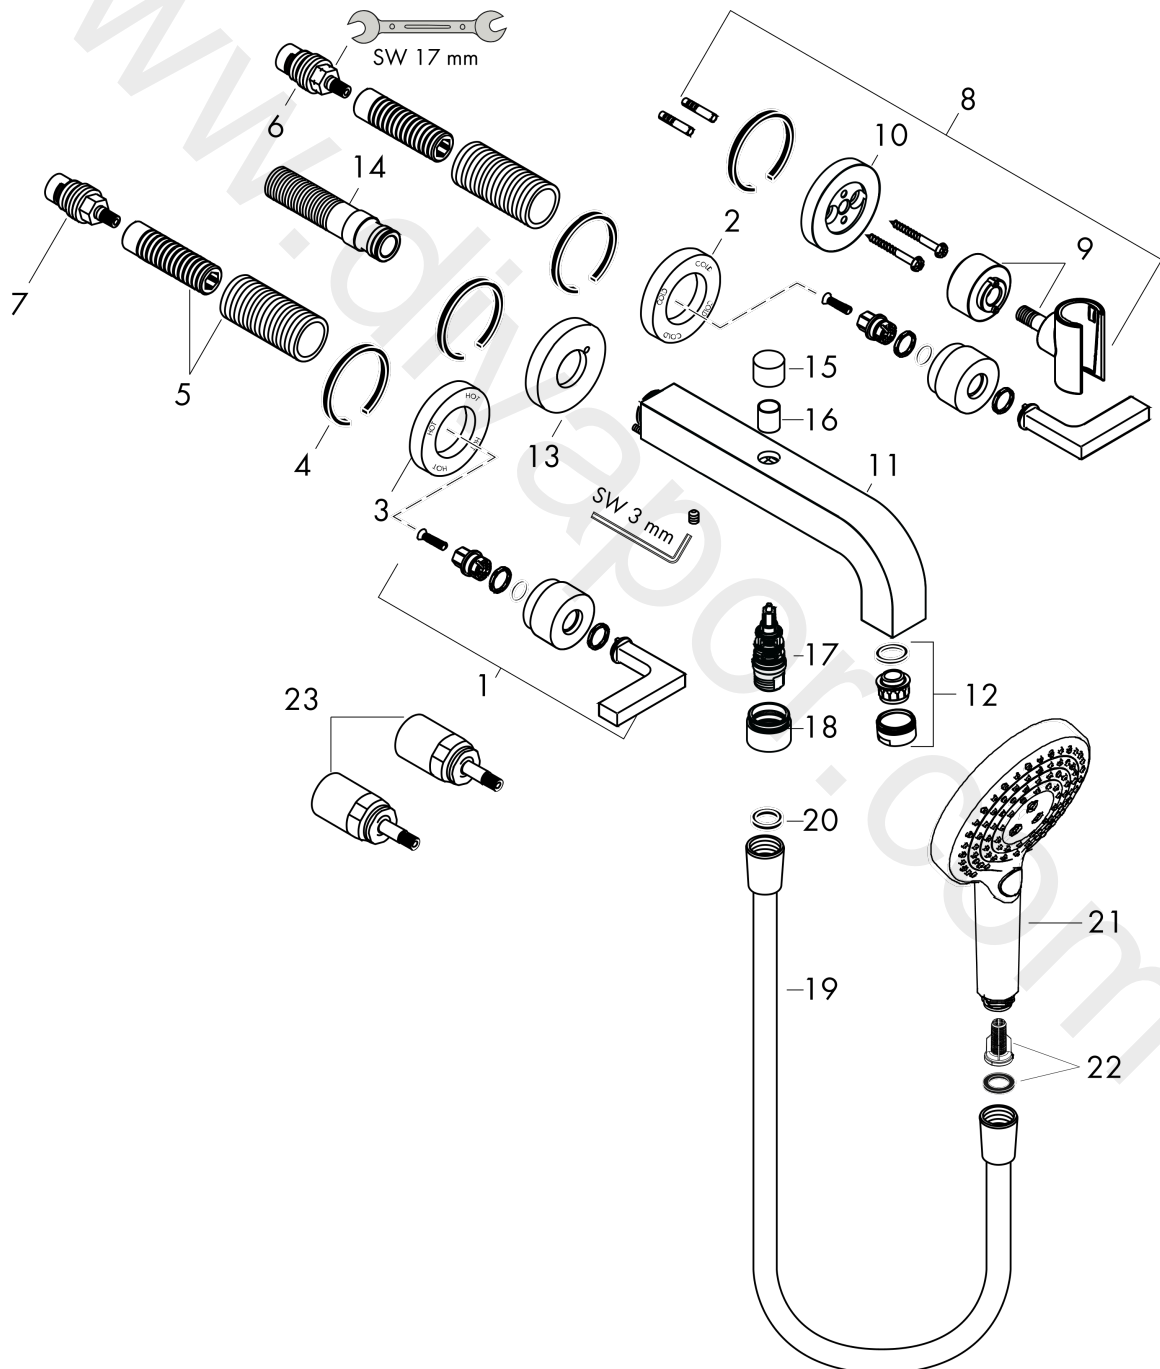

Flowchart

AXOR Citterio
3-hole bath mixer for concealed installation wall-mounted with lever handles and escutcheons
 Finish: **Chrome** Article Number: **39448000**

Exploded Drawing

Year of production: >05/20

AXOR Citterio
3-hole bath mixer for concealed installation wall-mounted with lever handles and escutcheons
 Finish: **Chrome** Article Number: **39448000**

Spare part list

Year of production: >05/20

Pos.		Article Number	Price	PU
1	handle	39296000	£ 110,00	1
2	escutcheon cold water	96754000	£ 64,00	1
3	escutcheon hot water	96755000	£ 64,00	1
4	seal	97530000	£ 6,10	1
5	fixing set	96392000	£ 35,00	1
6	shut off unit right closing	96350000	£ 51,00	1
7	shut off unit left closing	96351000	£ 51,00	1
8	shower holder	39525000	£ 126,00	1
9	shower holder, assy	97705000	£ 96,00	1
10	escutcheon	97716000	£ 79,00	1
11	spout with selector, mousseur	97704000	£ 370,00	1
12	aerator M24x1 (25 l/min)	13956000	£ 9,00	1
13	escutcheon for spout	96756000	£ 64,00	1
14	connecting thread G½	97228000	£ 51,00	1
15	diverter knob	96466000	£ 16,10	1
16	sleeve	97738000	£ 6,10	1
17	selector assy	94077000	£ 43,00	1
18	sleeve	92856000	£ 16,10	1
19	shower hose Isiflex'B 1,25 m	28272000	£ 36,00	1
20	seal	98058000	£ 3,30	1
21	handshower	26050000	£ 138,00	1
22	filter insert	97708000	£ 6,10	1
23	extension 25 mm	96259000	£ 79,00	1
a	base body	10303180	£ 300,00	1
b	extension 25 mm	95413000	£ 79,00	1
c	diverter fixing device	97211000	£ 3,30	1
d	sealing foil	96383000	£ 46,00	1