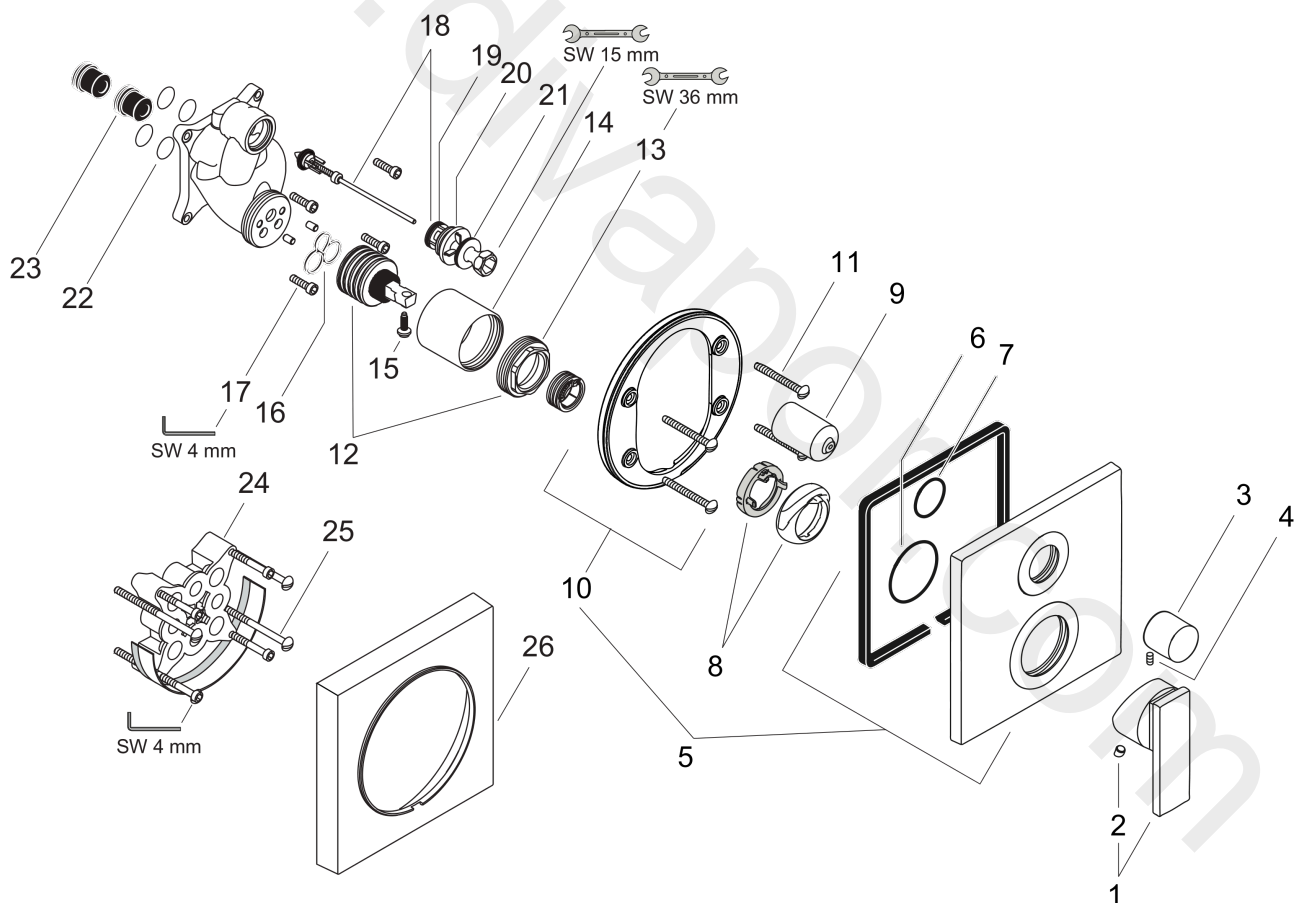

AXOR Citterio
Single lever bath mixer for concealed installation with lever handle
Surfaces: Article Number: **39455000**

Exploded Drawing

Year of production: **05/11 - 07/12**

AXOR Citterio
Single lever bath mixer for concealed installation with lever handle
 Surfaces: Article Number: **39455000**

Spare part list

Year of production: **05/11 - 07/12**

Pos.		Article Number	Price	PU
1	handle	39491000	£ 79,00	1
2	screw cover	96338000	£ 3,30	1
3	diverter knob	96473000	£ 51,00	1
4	hollow set screw M4x10	97667000	£ 3,30	1
5	escutcheon	96751000	£ 110,00	1
6	O-Ring 48x3	95508000	£ 3,30	1
7	O-ring 29x3	98371000	£ 6,10	1
8	flange (Rotating Protector)	96395000	£ 43,00	1
9	sleeve	96448000	£ 43,00	1
10	holder for escutcheon	98793000	£ 43,00	1
11	set of fixing screws	96454000	£ 9,00	1
12	cartridge, assy	92730000	£ 35,00	1
13	nut	96461000	£ 35,00	1
14	sleeve	98713000	£ 51,00	1
15	locking screw for handle	95140000	£ 6,10	1
16	seal	95008000	£ 9,00	1
17	set of screws	96525000	£ 9,00	1
18	selector assy	95014000	£ 64,00	1
19	O-ring 16x2,3	98207000	£ 3,30	1
20	O-ring 20x2,5	92602000	£ 6,10	1
21	O-ring 21x2	98205000	£ 6,10	1
22	O-ring 16x2	98133000	£ 3,30	1
23	noise reduction	94073000	£ 25,00	1
24	extension 25 mm	13595000	£ 75,00	1
25	set of fixing screws	97747000	£ 3,30	1
26	extension 22 mm	97407000	£ 72,00	1
a	spring for exchanged connections	96365000	£ 43,00	1
b	concealed item	01800180	£ 163,00	1