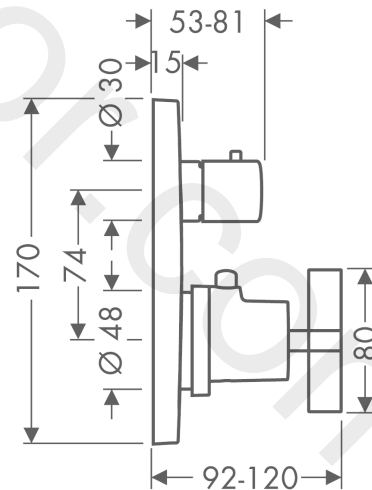

Scale drawing