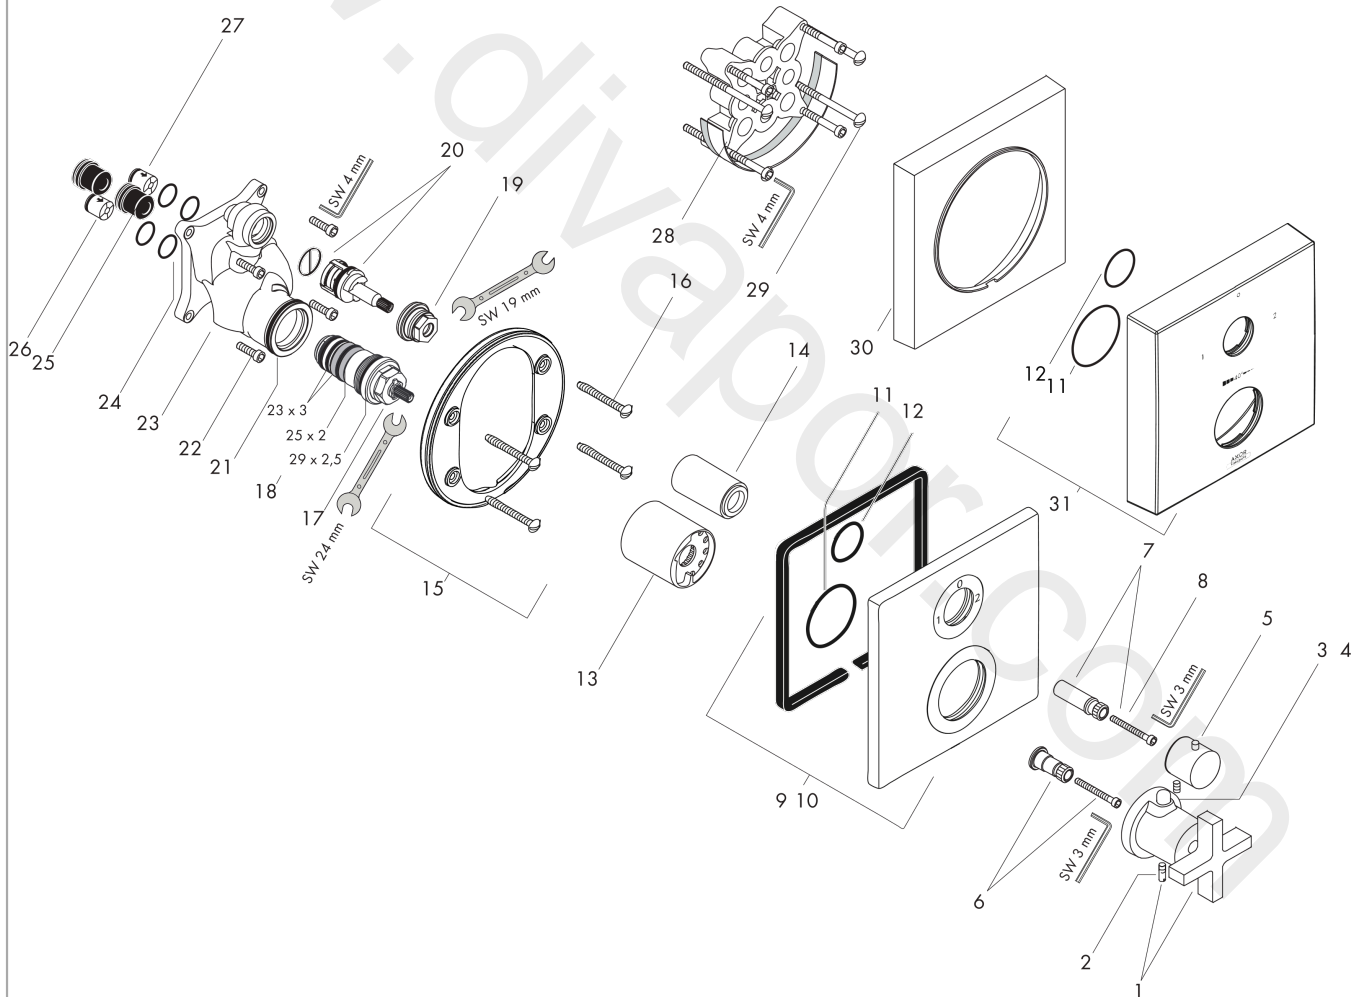

AXOR Citterio
Thermostat for concealed installation with shut-off/ diverter valve and cross handle
Finish: **Chrome** Article Number: **39725000**

Exploded Drawing

Year of production: >05/11

AXOR Citterio
Thermostat for concealed installation with shut-off/ diverter valve and cross handle
Finish: **Chrome** Article Number: **39725000**

Spare part list

Year of production: >05/11

Pos.		Article Number	Price	PU
1	handle for thermostat	39391000	£ 96,00	1
2	hollow set screw M5x16	97666000	£ 3,30	1
3	pushbutton red	97212000	£ 25,00	1
4	pushbutton	97792000	£ 16,10	1
5	handle	96520000	£ 64,00	1
6	adapter for handle	96435000	£ 20,50	1
7	adapter for handle	96451000	£ 16,10	1
8	hexagon socket screw M4x35	92160000	£ 3,30	1
9	escutcheon	96761000	£ 110,00	1
10	escutcheon for exchanged connections	98982000	£ 110,00	1
11	O-Ring 48x3	95508000	£ 3,30	1
12	O-ring 29x3	98371000	£ 6,10	1
13	sleeve	96439000	£ 43,00	1
14	sleeve	96446000	£ 35,00	1
15	holder for escutcheon	98793000	£ 43,00	1
16	set of fixing screws	96454000	£ 9,00	1
17	thermostat cartridge	94282000	£ 137,00	1
18	sealing set	95037000	£ 51,00	1
19	nut	92853000	£ 9,00	1
20	shut off unit with selector	96509000	£ 96,00	1
21	O-ring 39x2	98158000	£ 3,30	1
22	set of screws	96525000	£ 9,00	1
23	installation unit cpl.	92591000	£ 370,00	1
24	O-ring 16x2	98133000	£ 3,30	1
25	noise reduction	94073000	£ 25,00	1
26	non return valve (pressure-resistant up to 2 MPa)	92594000	£ 16,10	1
27	set of non return valves DW 15	94074000	£ 16,10	1
28	extension 25 mm	13595000	£ 75,00	1
29	set of fixing screws	97747000	£ 3,30	1
30	extension 22 mm	97407000	£ 72,00	1
31	escutcheon height = 33 mm (when wall is not deep enough).	14969000	£ 97,00	1
a	concealed item	01800180	£ 163,00	1
b	adapter for exchanged connections	93181000	£ 275,00	1