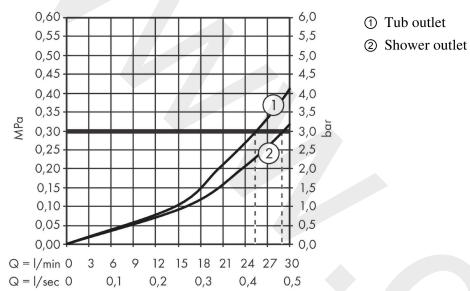

AXOR Citterio
Thermostat for concealed installation with shut-off/ diverter valve and cross handle
Finish: **Chrome** Article Number: **39725000**

Flowchart