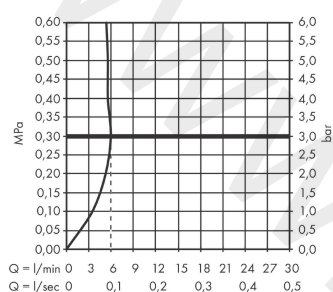

AXOR Citterio
Single lever kitchen mixer 250 with pull-out spray
Finish: **Chrome** Article Number: **39835007**

Flowchart