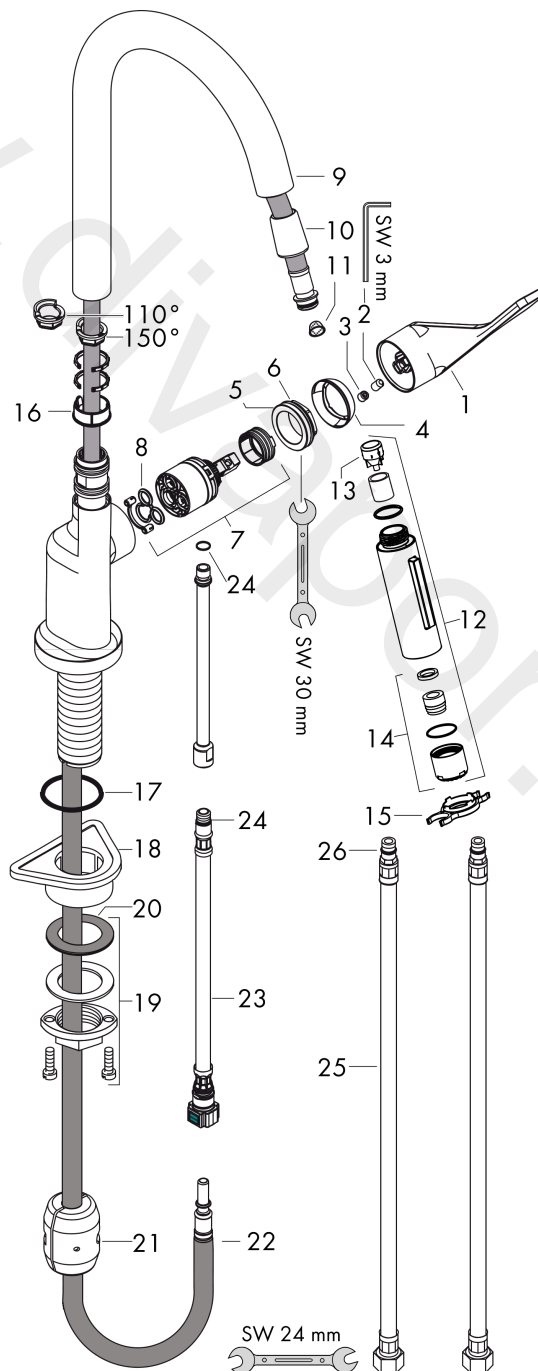

### product features

- swivel range adjustable in 2 steps to 110° or 150°
- normal spray, shower spray
- lockable shower spray, spray returns through pressing spray diverter
- MagFit magnetic shower support
- quick connect hose
- connection dimension: DN15
- maximum flow rate at 3 bar: 6 l/min
- ceramic cartridge
- connection type: G ½
- temperature limitation adjustable
- integrated non-return valve
- suitable for continuous flow water heaters
- extension length up to 50 cm

### Scale drawing

**AXOR Citterio**  
**Single lever kitchen mixer 250 with pull-out spray**  
Finish: **Chrome** Article Number: **39835007**

## Exploded Drawing

Year of production: >01/17

**AXOR Citterio**  
**Single lever kitchen mixer 250 with pull-out spray**  
 Finish: **Chrome** Article Number: **39835007**

## Spare part list

Year of production: >01/17

Pos.		Article Number	Price	PU
1	handle	39891000	£ 110,00	1
2	screw cover	96762000	£ 3,30	1
3	hollow set screw M6x10 DIN 916	96029000	£ 3,30	1
4	flange	98603000	£ 25,00	1
5	nut	97209000	£ 16,10	1
6	O-ring 37x2	92115000	£ 3,30	1
7	cartridge, assy	92730000	£ 35,00	1
8	seal	95008000	£ 9,00	1
9	spout cpl.	95926000	£ 173,00	1
10	filter	97735000	£ 3,30	1
11	handspray	95908000	£ 173,00	1
12	non return valve	96737000	£ 35,00	1
13	O-ring 18x1,5	98231000	£ 3,30	1
14	aerator laminar M22x1 (15 l/min)	95909000	£ 51,00	1
15	O-ring 20x1	98140000	£ 3,30	1
16	service tool	95910000	£ 9,00	1
17	O-ring 40x3	92634000	£ 3,30	1
18	support	97523000	£ 6,10	1
19	fixing set (Ø 34)	95049000	£ 16,10	1
20	lever collar	97548000	£ 3,30	1
21	weight	92500000	£ 43,00	1
22	hose 1,50 m	95507000	£ 79,00	1
23	connection hose 600 mm M10x1	95561000	£ 25,00	1
24	O-ring 8x1,75	97827000	£ 3,30	1
25	connection hose 900 mm M8x0,75 G½	97489000	£ 35,00	1
26	O-ring 7x1,5	98422000	£ 3,30	1