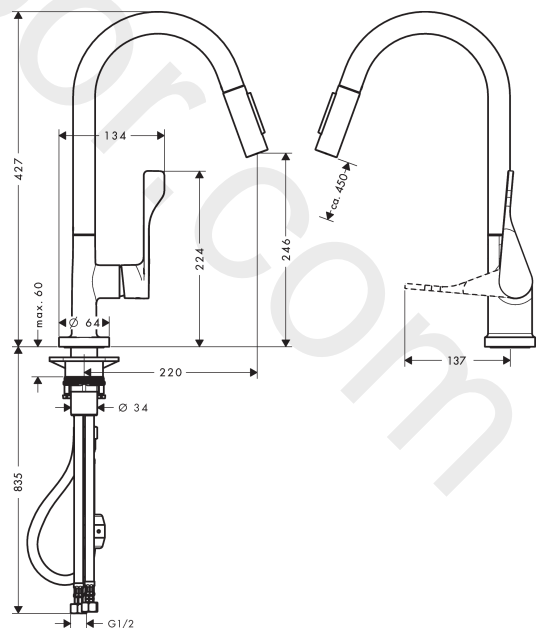

### product features

- swivel range adjustable in 2 steps to 110° or 150°
- normal spray, shower spray
- lockable shower spray, spray returns through pressing spray diverter
- MagFit magnetic shower support
- quick connect hose
- connection dimension: DN15
- maximum flow rate at 3 bar: 6 l/min
- ceramic cartridge
- connection type: G ½
- temperature limitation adjustable
- integrated non-return valve
- suitable for continuous flow water heaters
- extension length up to 50 cm

### Scale drawing

**AXOR Citterio**  
**Single lever kitchen mixer 250 with pull-out spray**  
Finish: **Chrome** Article Number: **39835007**

## Exploded Drawing

Year of production: >01/17

**AXOR Citterio**  
**Single lever kitchen mixer 250 with pull-out spray**  
 Finish: **Chrome** Article Number: **39835007**

## Spare part list

Year of production: >01/17

Pos.		Article Number	Price	PU
1	handle	39891000	£ 110,00	1
2	screw cover	96762000	£ 3,30	1
3	hollow set screw M6x10 DIN 916	96029000	£ 3,30	1
4	flange	98603000	£ 25,00	1
5	nut	97209000	£ 16,10	1
6	O-ring 37x2	92115000	£ 3,30	1
7	cartridge, assy	92730000	£ 35,00	1
8	seal	95008000	£ 9,00	1
9	spout cpl.	95926000	£ 173,00	1
10	filter	97735000	£ 3,30	1
11	handspray	95908000	£ 173,00	1
12	non return valve	96737000	£ 35,00	1
13	O-ring 18x1,5	98231000	£ 3,30	1
14	aerator laminar M22x1 (15 l/min)	95909000	£ 51,00	1
15	O-ring 20x1	98140000	£ 3,30	1
16	service tool	95910000	£ 9,00	1
17	O-ring 40x3	92634000	£ 3,30	1
18	support	97523000	£ 6,10	1
19	fixing set (Ø 34)	95049000	£ 16,10	1
20	lever collar	97548000	£ 3,30	1
21	weight	92500000	£ 43,00	1
22	hose 1,50 m	95507000	£ 79,00	1
23	connection hose 600 mm M10x1	95561000	£ 25,00	1
24	O-ring 8x1,75	97827000	£ 3,30	1
25	connection hose 900 mm M8x0,75 G½	97489000	£ 35,00	1
26	O-ring 7x1,5	98422000	£ 3,30	1