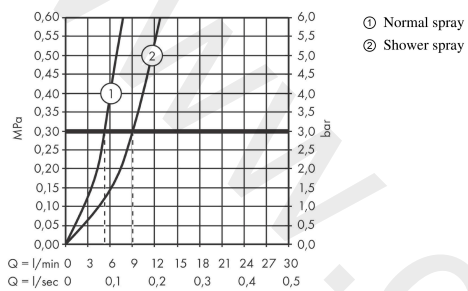

AXOR Citterio
Single lever kitchen mixer 250 with pull-out spray
Finish: **Brushed Black Chrome** Article Number: **39835340**

Flowchart