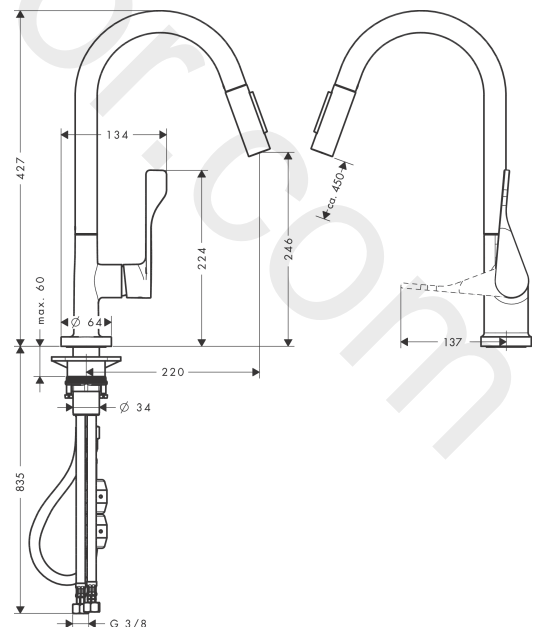

AXOR Citterio
Single lever kitchen mixer 250 with pull-out spray
 Finish: **Brushed Black Chrome** Article Number: **39835340**

product features

- ComfortZone 250
- swivel range adjustable in 2 steps to 110° or 150°
- shower spray, laminar spray
- lockable shower spray, spray returns through pressing spray diverter
- MagFit magnetic shower support
- quick connect hose
- connection dimension: DN15
- maximum flow rate at 3 bar: 9 l/min
- ceramic cartridge
- connection type: G 3/8 connections
- temperature limitation adjustable
- integrated non-return valve
- suitable for continuous flow water heaters
- extension length up to 50 cm

Article Details

Price excl. VAT

987,50 £

Technology

Product image

Scale drawing

AXOR Citterio
Single lever kitchen mixer 250 with pull-out spray
Finish: **Brushed Black Chrome** Article Number: **39835340**

Spare part list

Year of production: >11/16

Pos.		Article Number	Price	PU
1	handle	39891340	£ 163,00	1
2	hollow set screw M6x10 DIN 916	96029000	£ 3,30	1
3	screw cover	96762000	£ 3,30	1
4	flange	98603340	£ 38,00	1
5	nut	97209000	£ 16,10	1
6	O-Ring 32x2	98193000	£ 3,30	1
7	cartridge, assy	92730000	£ 35,00	1
8	seal	95008000	£ 9,00	1
9	spout cpl.	95926340	£ 260,00	1
10	nut	92755000	£ 20,50	1
11	filter	97735000	£ 3,30	1
12	handspray	95908340	£ 260,00	1
13	non return valve	96737000	£ 35,00	1
14	aerator laminar M22x1 (15 l/min)	95909000	£ 51,00	1
15	service tool	95910000	£ 9,00	1
16	set of lever collars	98365000	£ 9,00	1
17	O-ring 40x3	92634000	£ 3,30	1
18	support	97523000	£ 6,10	1
19	fixing set (Ø 34)	95049000	£ 16,10	1
20	lever collar	97548000	£ 3,30	1
21	weight	92500000	£ 43,00	1
22	hose 1,50 m	95507000	£ 79,00	1
23	connection hose 600 mm M10x1	95561000	£ 25,00	1
24	O-ring 8x1,75	97827000	£ 3,30	1
25	connection hose 900 mm M8x0,75 G3/8	96316000	£ 43,00	1
26	O-ring 7x1,5	98422000	£ 3,30	1
27	sealing set	95581000	£ 6,10	1