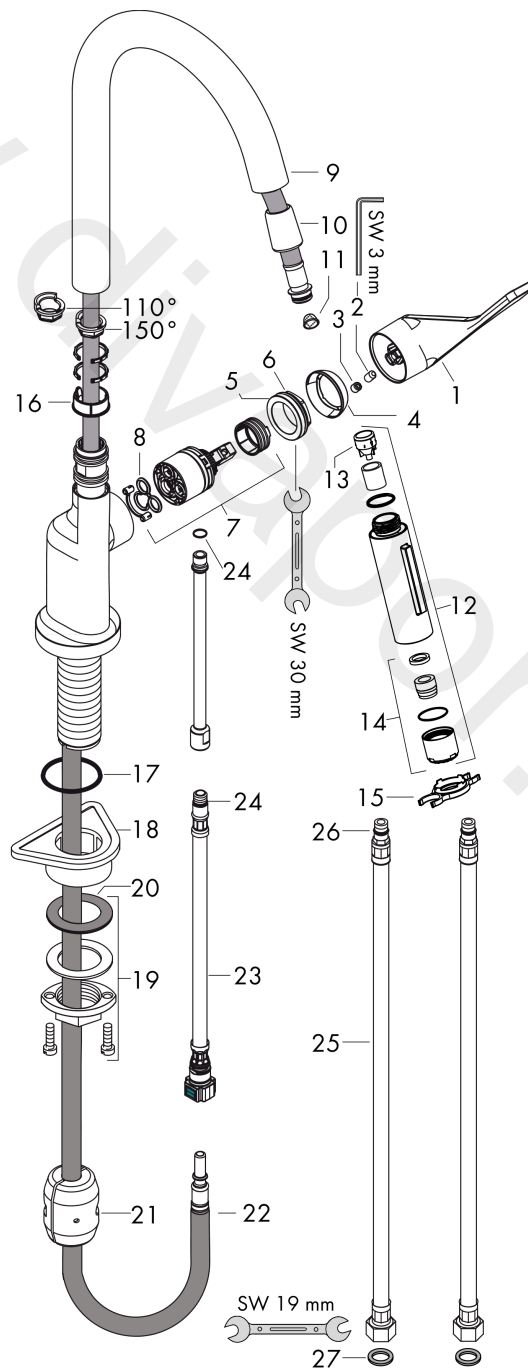

AXOR Citterio
Single lever kitchen mixer 250 with pull-out spray
 Finish: **Brushed Black Chrome** Article Number: **39835340**

product features

- ComfortZone 250
- swivel range adjustable in 2 steps to 110° or 150°
- shower spray, laminar spray
- lockable shower spray, spray returns through pressing spray diverter
- MagFit magnetic shower support
- quick connect hose
- connection dimension: DN15
- maximum flow rate at 3 bar: 9 l/min
- ceramic cartridge
- connection type: G 3/8 connections
- temperature limitation adjustable
- integrated non-return valve
- suitable for continuous flow water heaters
- extension length up to 50 cm

Flowchart

AXOR Citterio
Single lever kitchen mixer 250 with pull-out spray
 Finish: **Brushed Black Chrome** Article Number: **39835340**

Exploded Drawing

Year of production: >11/16

AXOR Citterio
Single lever kitchen mixer 250 with pull-out spray
 Finish: **Brushed Black Chrome** Article Number: **39835340**

Spare part list

Year of production: >11/16

Pos.		Article Number	Price	PU
1	handle	39891340	£ 163,00	1
2	hollow set screw M6x10 DIN 916	96029000	£ 3,30	1
3	screw cover	96762000	£ 3,30	1
4	flange	98603340	£ 38,00	1
5	nut	97209000	£ 16,10	1
6	O-Ring 32x2	98193000	£ 3,30	1
7	cartridge, assy	92730000	£ 35,00	1
8	seal	95008000	£ 9,00	1
9	spout cpl.	95926340	£ 260,00	1
10	nut	92755000	£ 20,50	1
11	filter	97735000	£ 3,30	1
12	handspray	95908340	£ 260,00	1
13	non return valve	96737000	£ 35,00	1
14	aerator laminar M22x1 (15 l/min)	95909000	£ 51,00	1
15	service tool	95910000	£ 9,00	1
16	set of lever collars	98365000	£ 9,00	1
17	O-ring 40x3	92634000	£ 3,30	1
18	support	97523000	£ 6,10	1
19	fixing set (Ø 34)	95049000	£ 16,10	1
20	lever collar	97548000	£ 3,30	1
21	weight	92500000	£ 43,00	1
22	hose 1,50 m	95507000	£ 79,00	1
23	connection hose 600 mm M10x1	95561000	£ 25,00	1
24	O-ring 8x1,75	97827000	£ 3,30	1
25	connection hose 900 mm M8x0,75 G3/8	96316000	£ 43,00	1
26	O-ring 7x1,5	98422000	£ 3,30	1
27	sealing set	95581000	£ 6,10	1