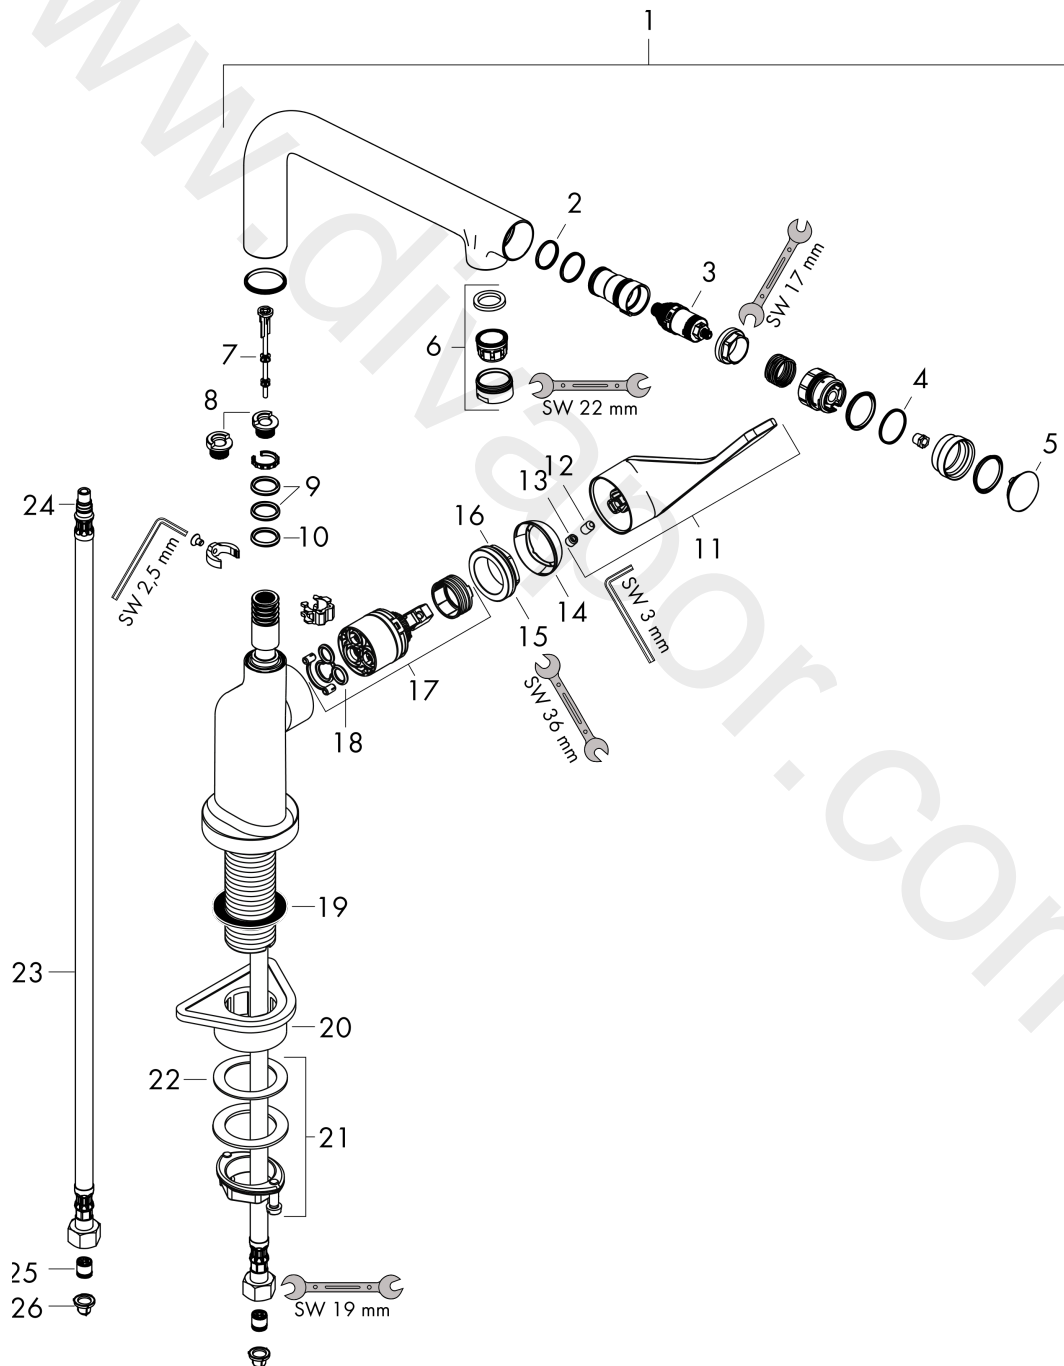

AXOR Citterio
Single lever kitchen mixer Select 230 with swivel spout
Finish: **Chrome** Article Number: **39860000**

Exploded Drawing

Year of production: >08/15

AXOR Citterio
Single lever kitchen mixer Select 230 with swivel spout
Finish: **Chrome** Article Number: **39860000**

Spare part list

Year of production: >08/15

Pos.		Article Number	Price	PU
1	spout cpl.	92695000	£ 370,00	1
2	O-ring 17x1,5	98137000	£ 3,30	1
3	shut off unit	98463000	£ 51,00	1
4	O-ring 19x1,5	95962000	£ 3,30	1
5	cover	92566000	£ 16,10	1
6	aerator laminar M24x1 (15 l/min)	92517000	£ 20,50	1
7	tappet	92505000	£ 6,10	1
8	set of locating rings (110° / 150°)	98486000	£ 16,10	1
9	O-Ring 14x2,5	98189000	£ 3,30	1
10	O-ring 11x3	92481000	£ 3,30	1
11	handle	39891000	£ 110,00	1
12	hollow set screw M6x10 DIN 916	96029000	£ 3,30	1
13	screw cover	96338000	£ 3,30	1
14	flange	98603000	£ 25,00	1
15	nut	96461000	£ 35,00	1
16	O-Ring 32x2	98193000	£ 3,30	1
17	cartridge, assy	92730000	£ 35,00	1
18	seal	95008000	£ 9,00	1
19	sealing washer	97825000	£ 3,30	1
20	support	97523000	£ 6,10	1
21	fixing set (Ø 34)	95049000	£ 16,10	1
22	lever collar	97548000	£ 3,30	1
23	connection hose 900 mm M8x0,75 G3/8	95372000	£ 35,00	1
24	O-ring 7x1,5	98422000	£ 3,30	1
25	non return valve DW 10	96456000	£ 9,00	1
26	filter packing	95291000	£ 13,30	1