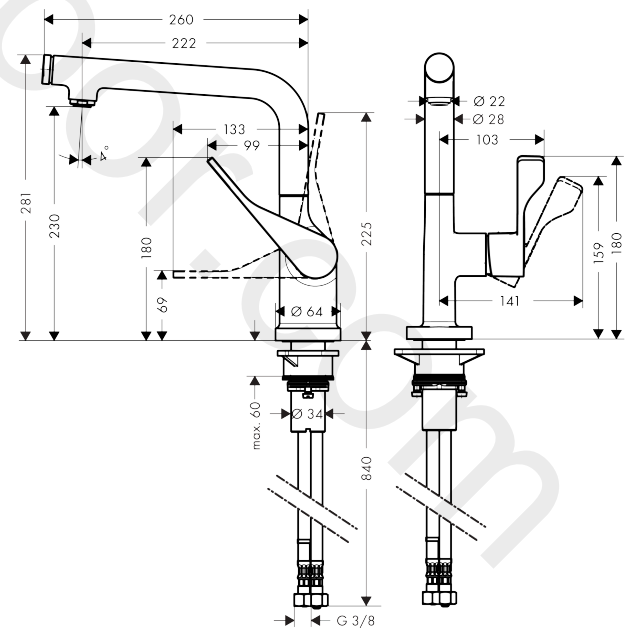

AXOR Citterio
Single lever kitchen mixer Select 230 with swivel spout
 Finish: **Chrome** Article Number: **39860000**

product features

- ComfortZone 230
- swivel range adjustable in 3 steps 110°, 150° or 360°
- normal spray
- Select button for a comfortable start/stop of the water flow
- connection dimension: DN15
- maximum flow rate at 3 bar: 9 l/min
- ceramic cartridge
- connection type: G 3/8 connections
- temperature limitation adjustable
- integrated non-return valve
- suitable for continuous flow water heaters

Article Details

Price excl. VAT

708,33 £

Technology

Product image

Scale drawing

AXOR Citterio
Single lever kitchen mixer Select 230 with swivel spout
Finish: **Chrome** Article Number: **39860000**

Flowchart

Spare part list

Year of production: >08/15

Pos.		Article Number	Price	PU
1	spout cpl.	92695000	£ 370,00	1
2	O-ring 17x1,5	98137000	£ 3,30	1
3	shut off unit	98463000	£ 51,00	1
4	O-ring 19x1,5	95962000	£ 3,30	1
5	cover	92566000	£ 16,10	1
6	aerator laminar M24x1 (15 l/min)	92517000	£ 20,50	1
7	tappet	92505000	£ 6,10	1
8	set of locating rings (110° / 150°)	98486000	£ 16,10	1
9	O-Ring 14x2,5	98189000	£ 3,30	1
10	O-ring 11x3	92481000	£ 3,30	1
11	handle	39891000	£ 110,00	1
12	hollow set screw M6x10 DIN 916	96029000	£ 3,30	1
13	screw cover	96338000	£ 3,30	1
14	flange	98603000	£ 25,00	1
15	nut	96461000	£ 35,00	1
16	O-Ring 32x2	98193000	£ 3,30	1
17	cartridge, assy	92730000	£ 35,00	1
18	seal	95008000	£ 9,00	1
19	sealing washer	97825000	£ 3,30	1
20	support	97523000	£ 6,10	1
21	fixing set (Ø 34)	95049000	£ 16,10	1
22	lever collar	97548000	£ 3,30	1
23	connection hose 900 mm M8x0,75 G3/8	95372000	£ 35,00	1
24	O-ring 7x1,5	98422000	£ 3,30	1
25	non return valve DW 10	96456000	£ 9,00	1
26	filter packing	95291000	£ 13,30	1