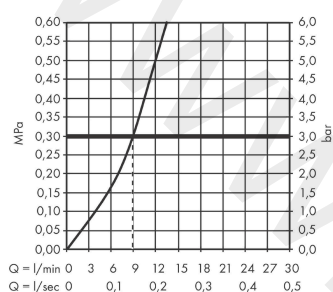

AXOR Citterio
Single lever kitchen mixer Select 230 with swivel spout
 Finish: **Chrome** Article Number: **39860000**

product features

- ComfortZone 230
- swivel range adjustable in 3 steps 110°, 150° or 360°
- normal spray
- Select button for a comfortable start/stop of the water flow
- connection dimension: DN15
- maximum flow rate at 3 bar: 9 l/min
- ceramic cartridge
- connection type: G 3/8 connections
- temperature limitation adjustable
- integrated non-return valve
- suitable for continuous flow water heaters

Article Details

Price excl. VAT

708,33 £

Technology

Product image

Scale drawing

AXOR Citterio
Single lever kitchen mixer Select 230 with swivel spout
Finish: **Chrome** Article Number: **39860000**

Flowchart