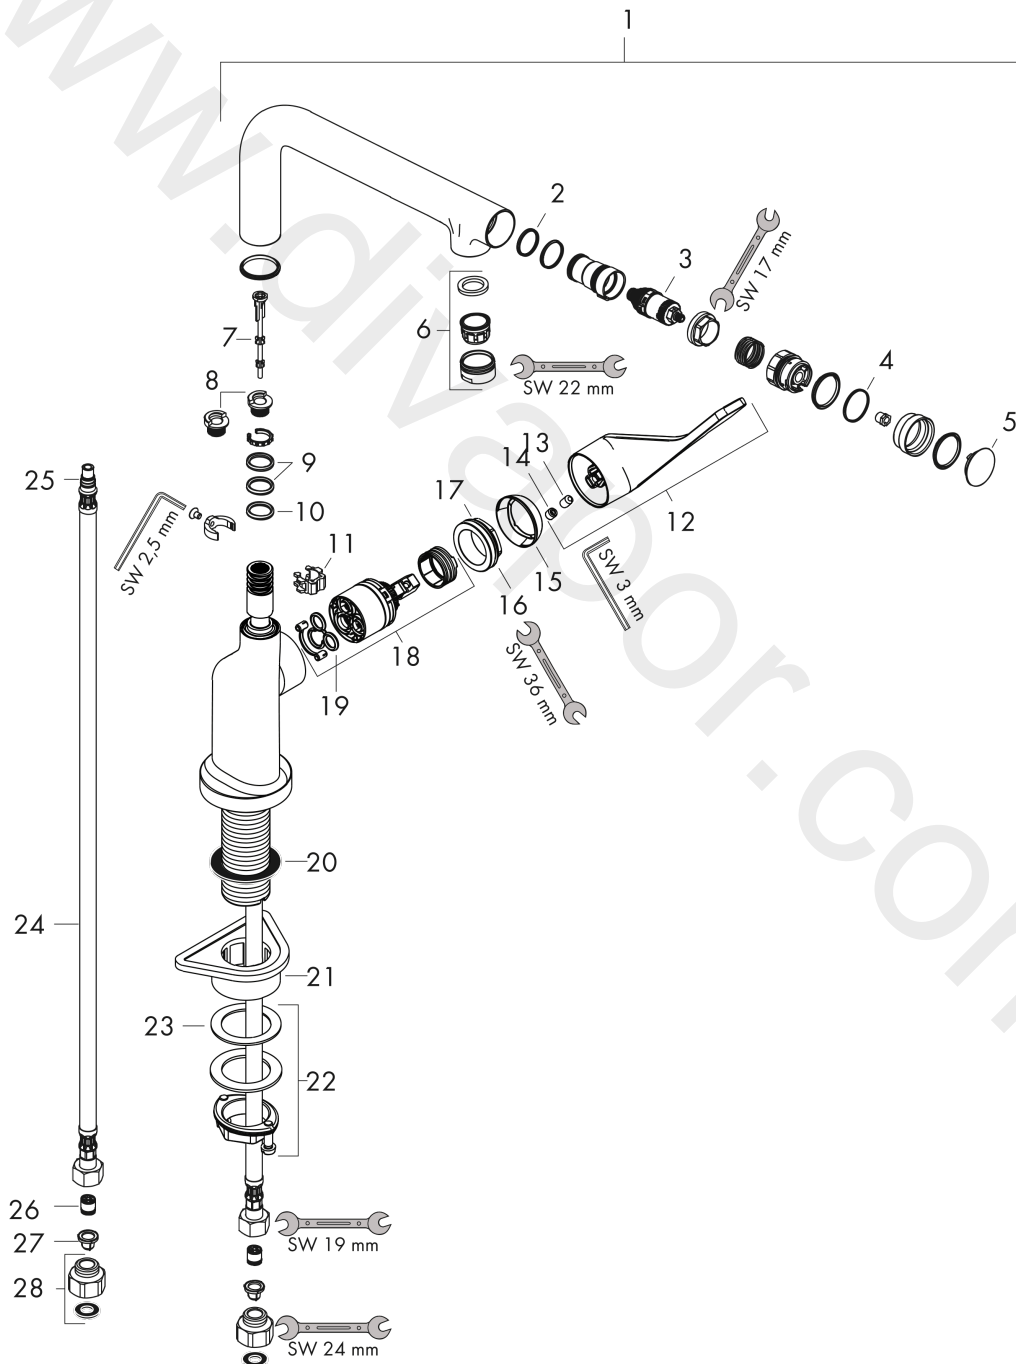

AXOR Citterio
Single lever kitchen mixer Select 230 with swivel spout
 Finish: **Chrome** Article Number: **39860007**

product features

- I-spout
- swivel range adjustable in 3 steps 110°, 150° or 360°
- normal spray
- Select button for a comfortable start/stop of the water flow
- connection dimension: DN15
- maximum flow rate at 3 bar: 6 l/min
- ceramic cartridge
- connection type: G ½
- integrated non-return valve
- suitable for continuous flow water heaters

Exploded Drawing

Year of production: >01/17

AXOR Citterio
Single lever kitchen mixer Select 230 with swivel spout
 Finish: **Chrome** Article Number: **39860007**

Spare part list

Year of production: >01/17

Pos.		Article Number	Price	PU
1	spout cpl.	92695000	£ 370,00	1
2	O-ring 17x1,5	98137000	£ 3,30	1
3	shut off unit	98463000	£ 51,00	1
4	O-ring 19x1,5	95962000	£ 3,30	1
5	cover	92566000	£ 16,10	1
6	aerator laminar M24x1 (15 l/min)	92517000	£ 20,50	1
7	tappet	92505000	£ 6,10	1
8	set of locating rings (110° / 150°)	98486000	£ 16,10	1
9	O-Ring 14x2,5	98189000	£ 3,30	1
10	O-ring 11x3	92481000	£ 3,30	1
11	axialring	97558000	£ 3,30	1
12	handle	39891000	£ 110,00	1
13	hollow set screw M6x10 DIN 916	96029000	£ 3,30	1
14	screw cover	96338000	£ 3,30	1
15	flange	98603000	£ 25,00	1
16	nut	96461000	£ 35,00	1
17	O-Ring 32x2	98193000	£ 3,30	1
18	cartridge, assy	92730000	£ 35,00	1
19	seal	95008000	£ 9,00	1
20	sealing washer	97825000	£ 3,30	1
21	support	97523000	£ 6,10	1
22	fixing set (Ø 34)	95049000	£ 16,10	1
23	lever collar	97548000	£ 3,30	1
24	connection hose 900 mm M8x0,75 G3/8	95372000	£ 35,00	1
25	O-ring 7x1,5	98422000	£ 3,30	1
26	non return valve DW 10	96456000	£ 9,00	1
27	filter packing	95291000	£ 13,30	1
28	set of adapters	93395000	£ 25,00	1