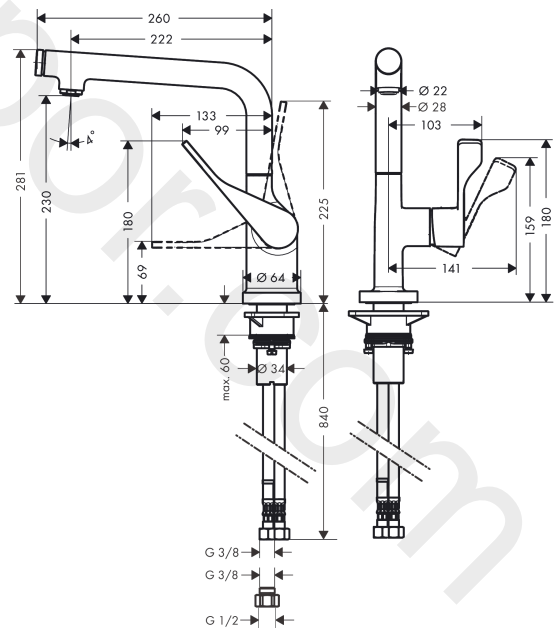

Scale drawing