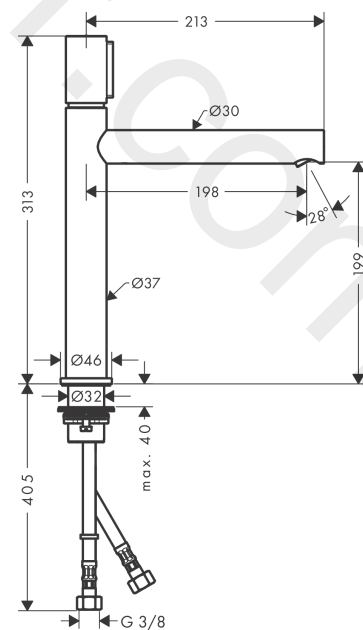

AXOR Uno
Basin mixer Select 200 for wash bowls with waste set
 Finish: **Chrome** Article Number: **45013000**

product features

- consists of: Basin mixer, waste set
- ComfortZone 200
- projection: 198 mm
- spout height: 199 mm
- handle variant: cylinder handle
- spray type: laminar spray
- maximum flow rate at 3 bar: 5 l/min
- Select cartridge with temperature control
- temperature limitation adjustable
- suitable for continuous flow water heaters
- non-closing waste set
- connection type: G 3/8 connections
- connection dimension: DN15
- EU taxonomy: max. 6 l/min - Substantial Contribution (SC) possible
- WRAS 2305010
- WRAS 2305010 - Approval letter 2305010

Article Details

Price excl. VAT

616,67 £

Technology

Product image

Scale drawing

AXOR Uno
Basin mixer Select 200 for wash bowls with waste set
 Finish: **Chrome** Article Number: **45013000**

Flowchart

Spare part list

Year of production: >03/18

Pos.		Article Number	Price	PU
1	handle	92897000	£ 51,00	1
2	adapter for handle	92526000	£ 25,00	1
3	nut	92528000	£ 64,00	1
4	O-ring 27x1,5	92527000	£ 13,30	1
5	cartridge, assy	92529000	£ 110,00	1
6	adapter for cartridge	98866000	£ 35,00	1
7	O-ring 23x2	98398000	£ 3,30	1
8	O-Ring 28x2	98194000	£ 3,30	1
9	O-ring 16x2	98133000	£ 3,30	1
10	spout cpl.	92894000	£ 173,00	1
11	aerator laminar M18x1 (5 l/min)	92896000	£ 51,00	1
12	special tool	98987000	£ 9,00	1
13	O-ring 30x1,5	98433000	£ 3,30	1
14	escutcheon Ø 46 mm	95268000	£ 25,00	1
15	flat seal	98749000	£ 6,10	1
16	fixing set (Ø 32)	13961000	£ 25,00	1
17	lever collar	97548000	£ 3,30	1
18	connection hose 600 mm M8x0,75 G3/8	95664000	£ 35,00	1
19	O-ring 7x1,5	98422000	£ 3,30	1
20	non return valve DW 10	96456000	£ 9,00	1
21	filter	92532000	£ 9,00	1
22	sealing set	92533000	£ 3,30	1
a	waste	50001000	£ 71,00	1
b	fixation extension 35 mm	13898000	£ 79,00	1