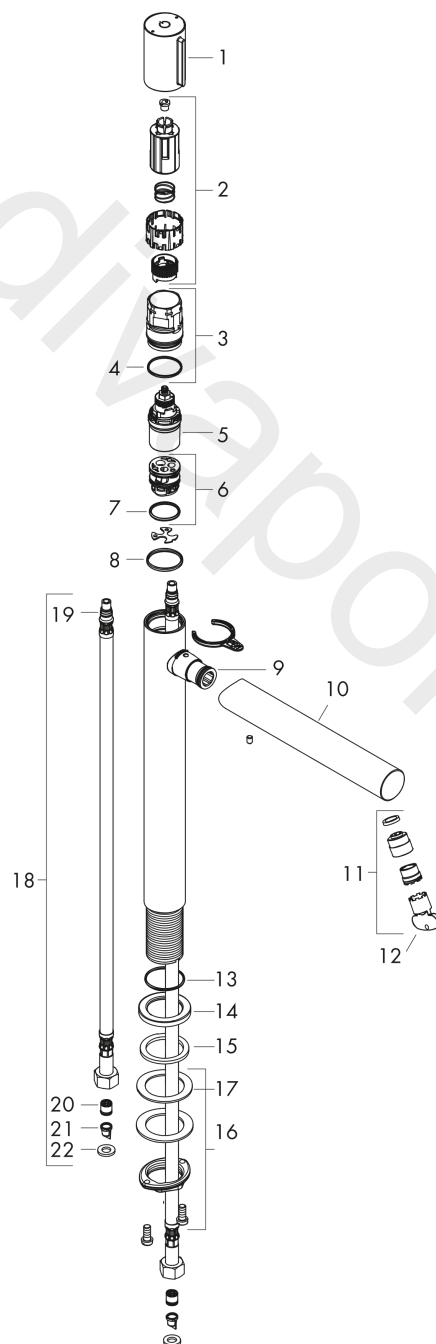

AXOR Uno
Basin mixer Select 200 for wash bowls with waste set
Finish: **Chrome** Article Number: **45013000**

Exploded Drawing

Year of production: >03/18

AXOR Uno
Basin mixer Select 200 for wash bowls with waste set
Finish: **Chrome** Article Number: **45013000**

Spare part list

Year of production: >03/18

Pos.		Article Number	Price	PU
1	handle	92897000	£ 51,00	1
2	adapter for handle	92526000	£ 25,00	1
3	nut	92528000	£ 64,00	1
4	O-ring 27x1,5	92527000	£ 13,30	1
5	cartridge, assy	92529000	£ 110,00	1
6	adapter for cartridge	98866000	£ 35,00	1
7	O-ring 23x2	98398000	£ 3,30	1
8	O-Ring 28x2	98194000	£ 3,30	1
9	O-ring 16x2	98133000	£ 3,30	1
10	spout cpl.	92894000	£ 173,00	1
11	aerator laminar M18x1 (5 l/min)	92896000	£ 51,00	1
12	special tool	98987000	£ 9,00	1
13	O-ring 30x1,5	98433000	£ 3,30	1
14	escutcheon Ø 46 mm	95268000	£ 25,00	1
15	flat seal	98749000	£ 6,10	1
16	fixing set (Ø 32)	13961000	£ 25,00	1
17	lever collar	97548000	£ 3,30	1
18	connection hose 600 mm M8x0,75 G3/8	95664000	£ 35,00	1
19	O-ring 7x1,5	98422000	£ 3,30	1
20	non return valve DW 10	96456000	£ 9,00	1
21	filter	92532000	£ 9,00	1
22	sealing set	92533000	£ 3,30	1
a	waste	50001000	£ 71,00	1
b	fixation extension 35 mm	13898000	£ 79,00	1