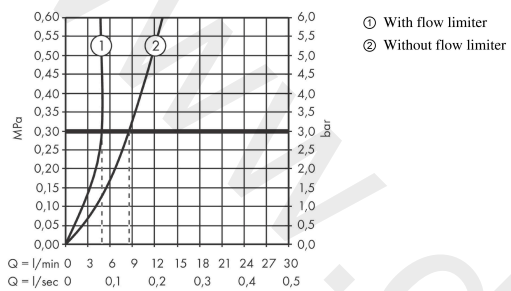

AXOR Uno
Basin mixer Select 200 for wash bowls with waste set
 Finish: **Chrome** Article Number: **45013000**

product features

- consists of: Basin mixer, waste set
- ComfortZone 200
- projection: 198 mm
- spout height: 199 mm
- handle variant: cylinder handle
- spray type: laminar spray
- maximum flow rate at 3 bar: 5 l/min
- Select cartridge with temperature control
- temperature limitation adjustable
- suitable for continuous flow water heaters
- non-closing waste set
- connection type: G 3/8 connections
- connection dimension: DN15
- EU taxonomy: max. 6 l/min - Substantial Contribution (SC) possible
- WRAS 2305010
- WRAS 2305010 - Approval letter 2305010

Article Details

Price excl. VAT

616,67 £

Technology

Product image

Scale drawing

AXOR Uno
Basin mixer Select 200 for wash bowls with waste set
 Finish: **Chrome** Article Number: **45013000**

Flowchart