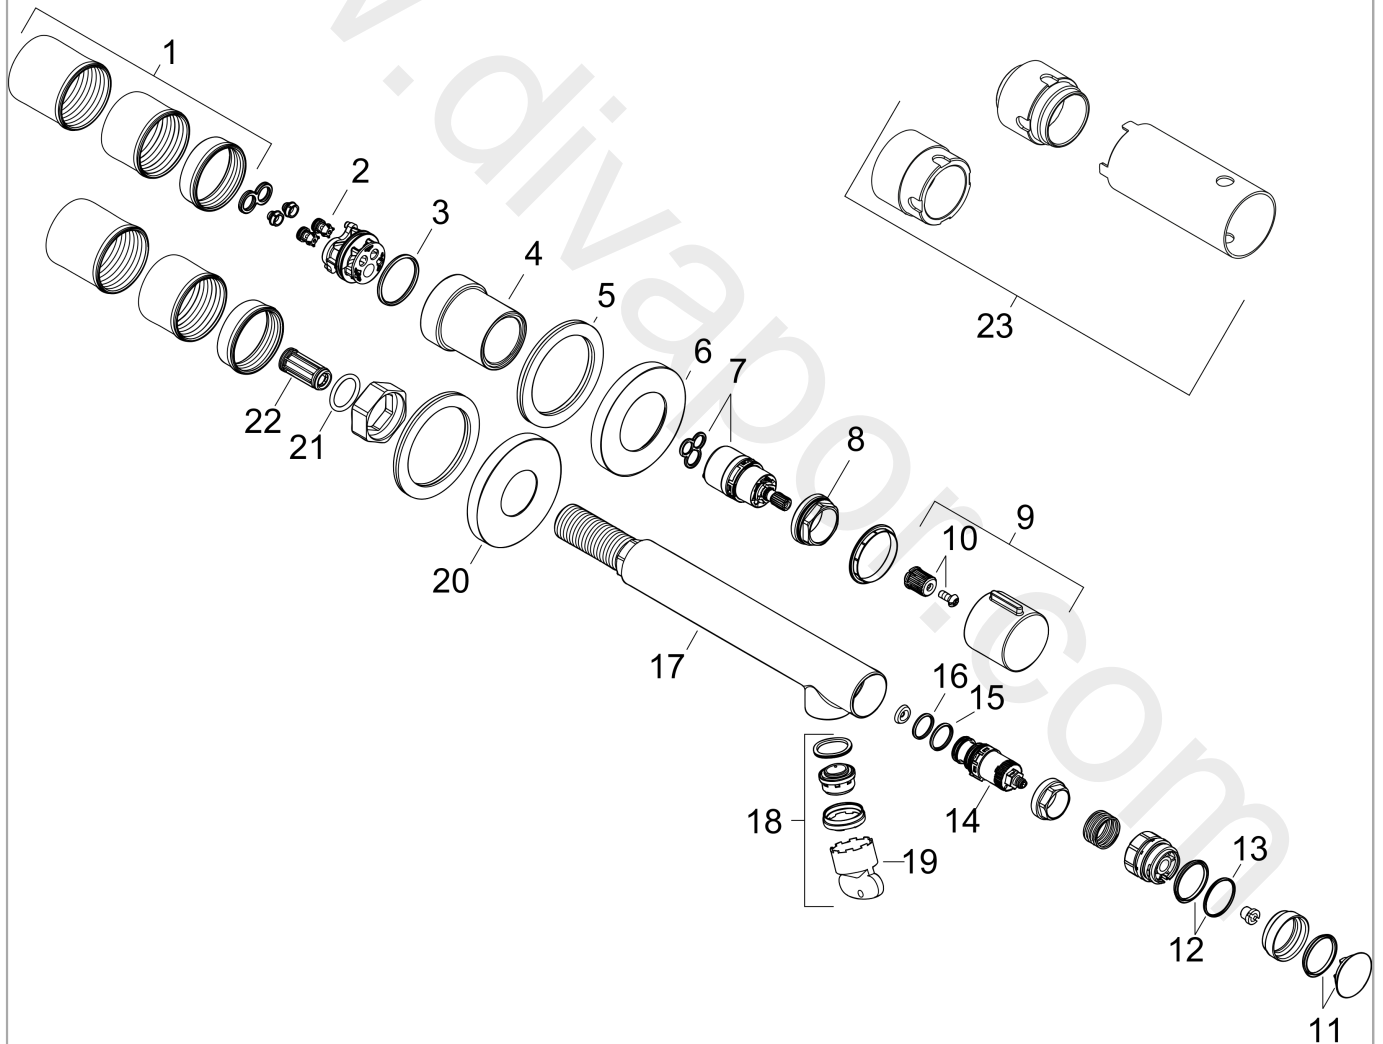

AXOR Uno

Basin mixer for concealed installation wall-mounted Select with spout 158 mm

Surfaces: Article Number: 45112930

Exploded Drawing

Year of production: 07/17 - 12/20

AXOR Uno

Basin mixer for concealed installation wall-mounted Select with spout 158 mm

Surfaces: Article Number: **45112930**

Spare part list

Year of production: **07/17 - 12/20**

Pos.		Article Number	Price	PU
1	fixing set	97971000	£ 43,00	1
2	non return valve	93250000	£ 16,10	1
3	O-ring 26x2	98147000	£ 3,30	1
4	nut	93132000	£ 51,00	1
5	washer	97600000	£ 13,30	1
6	escutcheon Ø 68 mm	93052930	£ 51,00	1
7	cartridge, assy	92970000	£ 64,00	1
8	nut	95178000	£ 43,00	1
9	handle	93125930	-	1
10	handle fixing set	98932000	£ 16,10	1
11	cover	92566930	£ 25,00	1
12	sealing set	93133000	£ 13,30	1
13	O-ring 17x1,5	98137000	£ 3,30	1
14	shut off unit	92980000	£ 51,00	1
15	O-Ring 14x1,5	98201000	£ 3,30	1
16	O-ring 13x1,5	98475000	£ 3,30	1
17	spout 160 mm	93130930	£ 173,00	1
18	aerator M24x1 (5 l/min)	92996000	£ 35,00	1
19	service tool	95661000	£ 6,10	1
20	escutcheon Ø 68 mm	93129930	£ 64,00	1
21	O-ring 18x2,5	98139000	£ 3,30	1
22	noise reduction	95009000	£ 9,00	1
23	extension set 25 mm for 13622180	31971000	£ 169,00	1
a	waste	50001930	£ 106,56	1