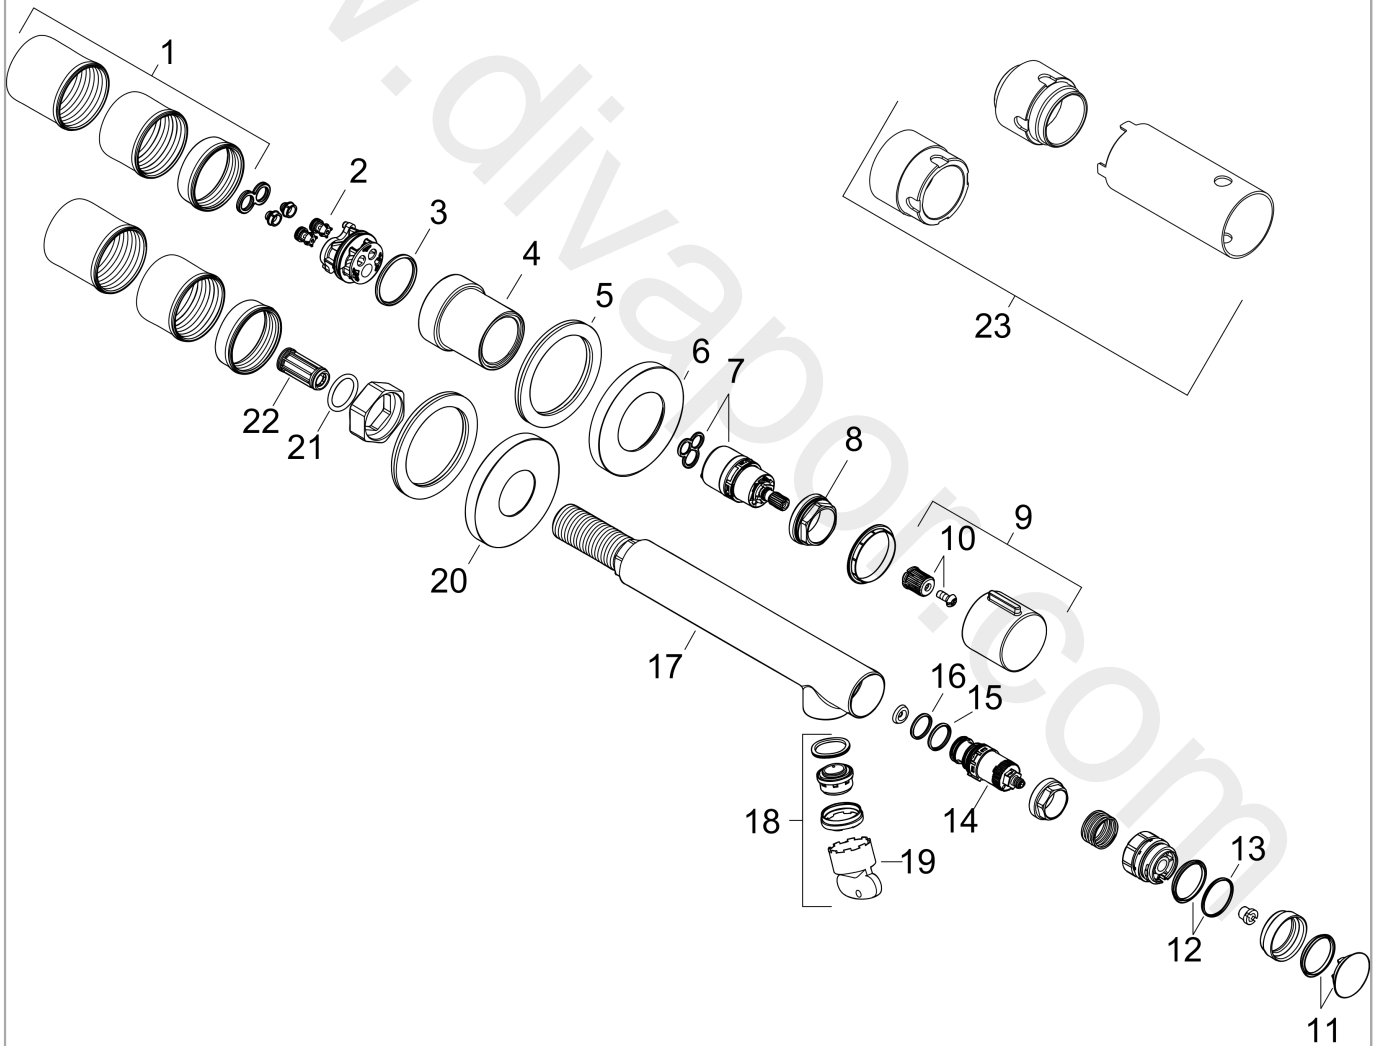

AXOR Uno

Basin mixer for concealed installation wall-mounted Select with spout 221 mm

Surfaces: Article Number: 45113930

Exploded Drawing

Year of production: 07/17 - 12/20

AXOR Uno

Basin mixer for concealed installation wall-mounted Select with spout 221 mm

Surfaces: Article Number: **45113930**

Spare part list

Year of production: **07/17 - 12/20**

Pos.		Article Number	Price	PU
1	fixing set	97971000	£ 43,00	1
2	non return valve	93250000	£ 16,10	1
3	O-ring 26x2	98147000	£ 3,30	1
4	nut	93132000	£ 51,00	1
5	washer	97600000	£ 13,30	1
6	escutcheon Ø 68 mm	93052930	£ 51,00	1
7	cartridge, assy	92970000	£ 64,00	1
8	nut	95178000	£ 43,00	1
9	handle	93125930	-	1
10	handle fixing set	98932000	£ 16,10	1
11	cover	92566930	£ 25,00	1
12	sealing set	93133000	£ 13,30	1
13	O-ring 17x1,5	98137000	£ 3,30	1
14	shut off unit	92980000	£ 51,00	1
15	O-Ring 14x1,5	98201000	£ 3,30	1
16	O-ring 13x1,5	98475000	£ 3,30	1
17	spout 220 mm	93131930	£ 345,00	1
18	aerator M24x1 (5 l/min)	92996000	£ 35,00	1
19	service tool	95661000	£ 6,10	1
20	escutcheon Ø 68 mm	93129930	£ 64,00	1
21	O-ring 18x2,5	98139000	£ 3,30	1
22	noise reduction	95009000	£ 9,00	1
23	extension set 25 mm for 13622180	31971000	£ 169,00	1
a	base body	13622180	£ 355,00	1
b	Grease	90920000	£ 16,10	1
c	waste	50001930	£ 106,56	1