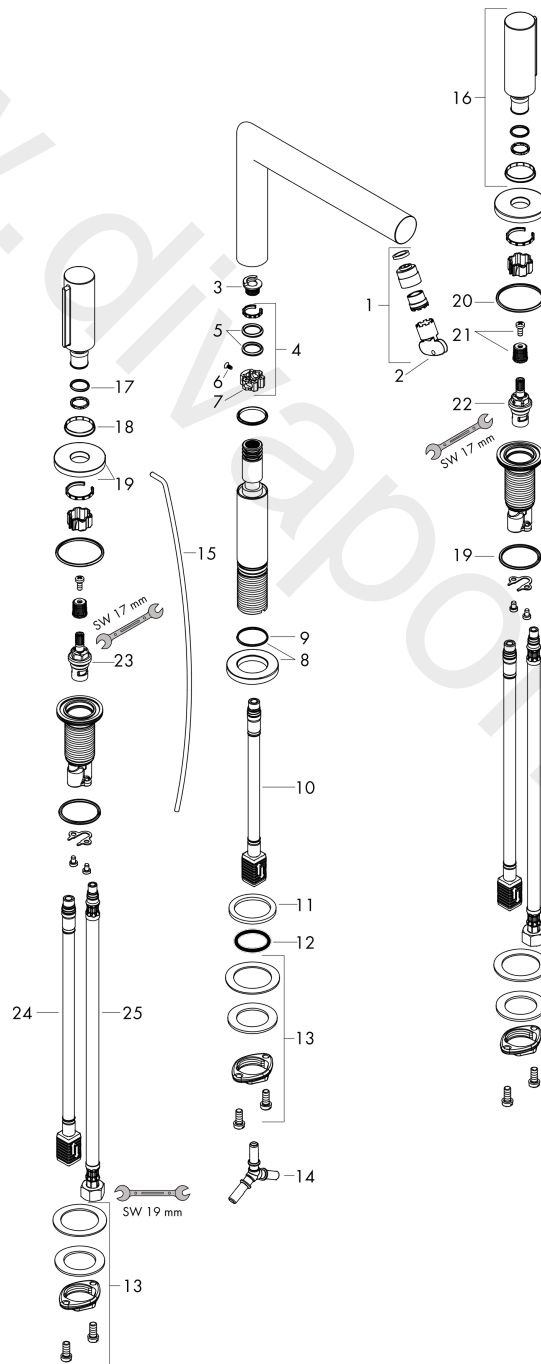

AXOR Uno
3-hole basin mixer 200 with zero handles and pop-up waste set
Finish: **Chrome** Article Number: **45133000**

Exploded Drawing

Year of production: >04/17

AXOR Uno
3-hole basin mixer 200 with zero handles and pop-up waste set
Finish: **Chrome** Article Number: **45133000**

Spare part list

Year of production: >04/17

Pos.		Article Number	Price	PU
1	aerator laminar M18x1 (5 l/min)	92896000	£ 51,00	1
2	special tool	98987000	£ 9,00	1
3	set of locating rings (110° / 150°)	98486000	£ 16,10	1
4	sealing set	92646000	£ 20,50	1
5	O-Ring 14x2,5	98189000	£ 3,30	1
6	screw	97662000	£ 9,00	1
7	axialring	97558000	£ 3,30	1
8	escutcheon for spout	92957000	£ 51,00	1
9	O-ring 25x1,5	98146000	£ 3,30	1
10	connection hose 200 mm M10x1	92913000	£ 51,00	1
11	flat seal	98749000	£ 6,10	1
12	O-ring 26x4	92191000	-	1
13	fixing set (Ø 28)	92909000	£ 43,00	1
14	hose connection angel	92905000	£ 43,00	1
15	pull rod	97158000	£ 25,00	1
16	handle	92959000	£ 79,00	1
17	O-Ring 14x1,5	98201000	£ 3,30	1
18	set of color-rings cold / hot water	96319000	£ 9,00	1
19	escutcheon for handle	92956000	£ 35,00	1
20	O-ring 33x2,5	92907000	£ 3,30	1
21	handle fixing set	98932000	£ 16,10	1
22	shut off unit left closing	95366000	£ 43,00	1
23	shut off unit right closing	98817000	£ 35,00	1
24	connection hose 450 mm M8x0,75 G3/8	97206000	£ 35,00	1
25	connection hose 400 mm M10x1	92914000	£ 64,00	1