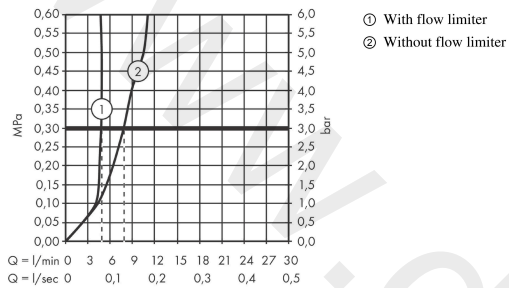

AXOR Uno
3-hole basin mixer 200 with zero handles and pop-up waste set
 Finish: **Chrome** Article Number: **45133000**

product features

- consists of: 3-hole basin mixer, waste set
- ComfortZone 200
- projection: 183 mm
- spout height: 201 mm
- handle variant: cylinder handle
- swivel range 110°
- spray type: laminar spray
- maximum flow rate at 3 bar: 5 l/min
- ceramic valves hot/cold 90°
- suitable for continuous flow water heaters
- pop-up waste set G 1¼
- connection type: G ¾ connections
- connection dimension: DN15
- EU taxonomy: max. 6 l/min - Substantial Contribution (SC)
- WRAS 1811003
- WRAS 1811003
- WRAS 1811003 - Approval letter

Article Details

Price excl. VAT

758,33 £

Technology

Product image

Scale drawing

AXOR Uno
3-hole basin mixer 200 with zero handles and pop-up waste set
 Finish: **Chrome** Article Number: **45133000**

Flowchart