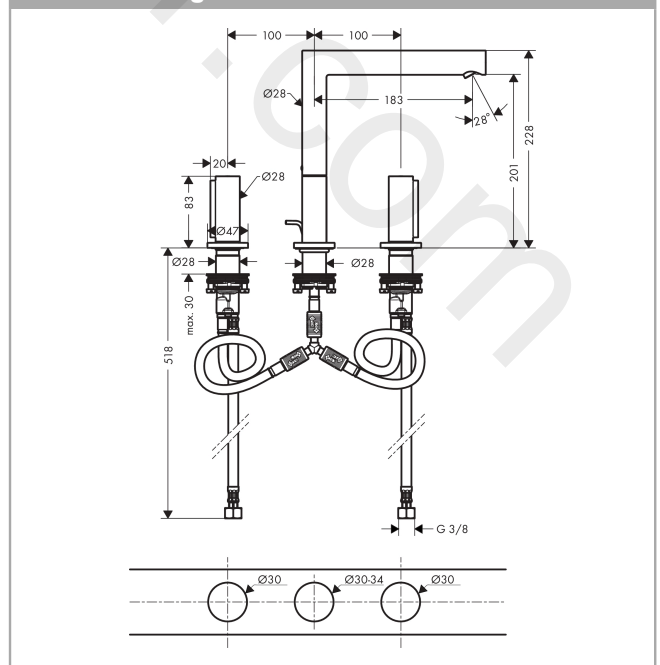

AXOR Uno
3-hole basin mixer 200 with zero handles and pop-up waste set
 Finish: **Chrome** Article Number: **45133000**

product features

- consists of: 3-hole basin mixer, waste set
- ComfortZone 200
- projection: 183 mm
- spout height: 201 mm
- handle variant: cylinder handle
- swivel range 110°
- spray type: laminar spray
- maximum flow rate at 3 bar: 5 l/min
- ceramic valves hot/cold 90°
- suitable for continuous flow water heaters
- pop-up waste set G 1¼
- connection type: G ¾ connections
- connection dimension: DN15
- EU taxonomy: max. 6 l/min - Substantial Contribution (SC)
- WRAS 1811003
- WRAS 1811003
- WRAS 1811003 - Approval letter

Article Details

Price excl. VAT

758,33 £

Technology

Product image

Scale drawing

AXOR Uno
3-hole basin mixer 200 with zero handles and pop-up waste set
 Finish: **Chrome** Article Number: **45133000**

Flowchart

Spare part list

Year of production: >04/17

Pos.		Article Number	Price	PU
1	aerator laminar M18x1 (5 l/min)	92896000	£ 51,00	1
2	special tool	98987000	£ 9,00	1
3	set of locating rings (110° / 150°)	98486000	£ 16,10	1
4	sealing set	92646000	£ 20,50	1
5	O-Ring 14x2,5	98189000	£ 3,30	1
6	screw	97662000	£ 9,00	1
7	axialring	97558000	£ 3,30	1
8	escutcheon for spout	92957000	£ 51,00	1
9	O-ring 25x1,5	98146000	£ 3,30	1
10	connection hose 200 mm M10x1	92913000	£ 51,00	1
11	flat seal	98749000	£ 6,10	1
12	O-ring 26x4	92191000	-	1
13	fixing set (Ø 28)	92909000	£ 43,00	1
14	hose connection angel	92905000	£ 43,00	1
15	pull rod	97158000	£ 25,00	1
16	handle	92959000	£ 79,00	1
17	O-Ring 14x1,5	98201000	£ 3,30	1
18	set of color-rings cold / hot water	96319000	£ 9,00	1
19	escutcheon for handle	92956000	£ 35,00	1
20	O-ring 33x2,5	92907000	£ 3,30	1
21	handle fixing set	98932000	£ 16,10	1
22	shut off unit left closing	95366000	£ 43,00	1
23	shut off unit right closing	98817000	£ 35,00	1
24	connection hose 450 mm M8x0,75 G3/8	97206000	£ 35,00	1
25	connection hose 400 mm M10x1	92914000	£ 64,00	1