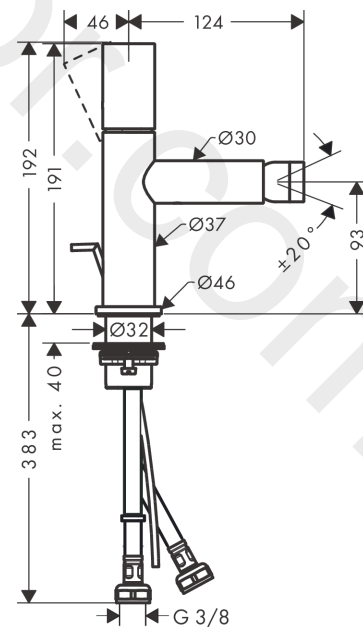

AXOR Uno
Single lever bidet mixer with zero handle and pop-up waste set
 Finish: **Chrome** Article Number: **45200000**

product features

- consists of: single lever bidet mixer, waste set
- projection: 124 mm
- spout height: 93 mm
- aerator with ball pivot
- spray type: normal spray
- maximum flow rate at 3 bar: 5 l/min
- ceramic cartridge
- temperature limitation adjustable
- suitable for continuous flow water heaters
- pop-up waste set G 1¼
- connection type: G ¾ connections
- connection dimension: DN15
- EU taxonomy: max. 6 l/min - Substantial Contribution (SC) possible
- WRAS 1905300

Article Details

Price excl. VAT

504,17 £

Technology

Product image

Scale drawing

AXOR Uno
Single lever bidet mixer with zero handle and pop-up waste set
 Finish: **Chrome** Article Number: **45200000**

Flowchart

Spare part list

Year of production: >04/17

Pos.		Article Number	Price	PU
1	handle	92887000	£ 173,00	1
2	screw cover	95181000	£ 3,30	1
3	flange	93116000	£ 25,00	1
4	nut	92689000	£ 25,00	1
5	O-ring 25x1,5	98146000	£ 3,30	1
6	O-ring 27x1,5	92527000	£ 13,30	1
7	cartridge, assy	97685000	£ 64,00	1
8	seal	98865000	£ 35,00	1
9	adapter for cartridge	92628000	£ 20,50	1
10	adapter for cartridge	98866000	£ 35,00	1
11	O-ring 23x2	98398000	£ 3,30	1
12	O-ring 16x2	98133000	£ 3,30	1
13	spout cpl.	92891000	£ 137,00	1
14	ball joint	96050000	£ 43,00	1
15	aerator M24x1 (5 l/min)	95379000	£ 43,00	1
16	O-ring 30x1,5	98433000	£ 3,30	1
17	escutcheon Ø 46 mm	95268000	£ 25,00	1
18	flat seal	98749000	£ 6,10	1
19	fixing set (Ø 32)	13961000	£ 25,00	1
20	lever collar	97548000	£ 3,30	1
21	pull rod	97158000	£ 25,00	1
22	connection hose 450 mm M8x0,75 G3/8	97206000	£ 35,00	1
23	O-ring 7x1,5	98422000	£ 3,30	1
24	sealing set	95581000	£ 6,10	1
a	pop up waste	94139000	£ 96,00	1
b	fixation extension 35 mm	13898000	£ 79,00	1