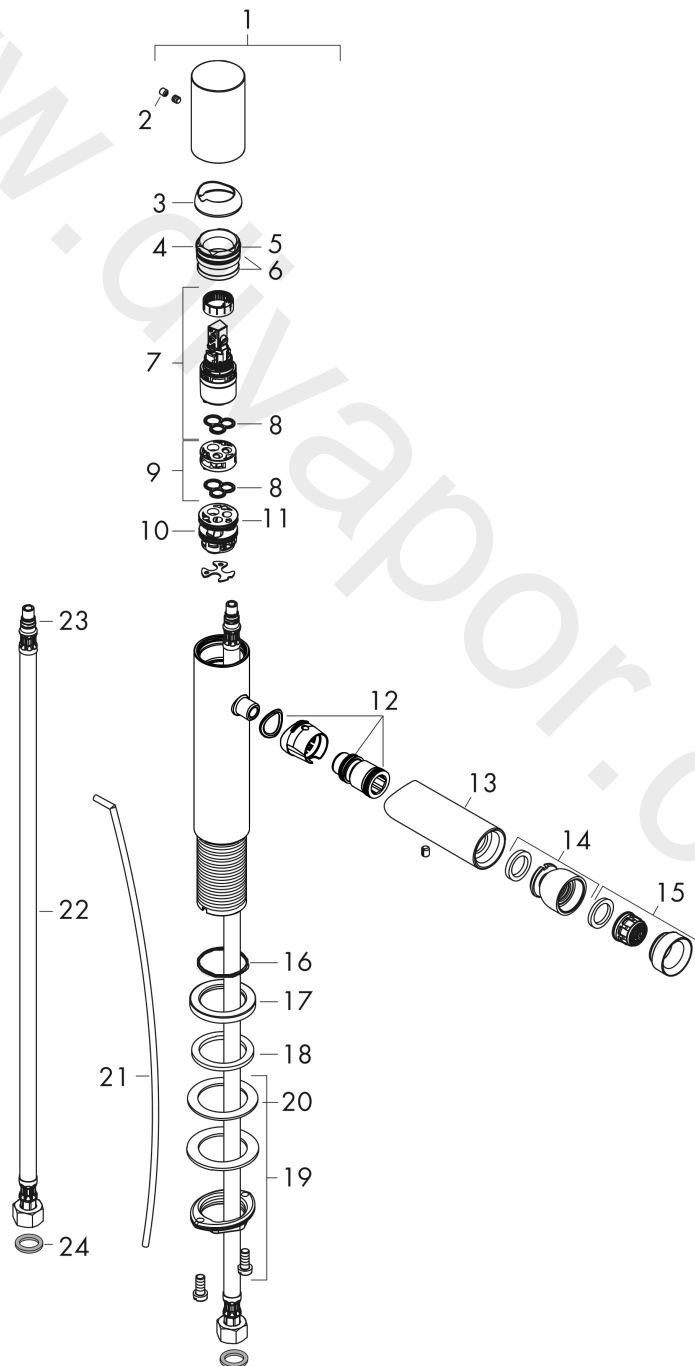

AXOR Uno
Single lever bidet mixer with zero handle and pop-up waste set
Finish: **Chrome** Article Number: **45200000**

Exploded Drawing

Year of production: >04/17

AXOR Uno
Single lever bidet mixer with zero handle and pop-up waste set
Finish: **Chrome** Article Number: **45200000**

Spare part list

Year of production: >04/17

Pos.		Article Number	Price	PU
1	handle	92887000	£ 173,00	1
2	screw cover	95181000	£ 3,30	1
3	flange	93116000	£ 25,00	1
4	nut	92689000	£ 25,00	1
5	O-ring 25x1,5	98146000	£ 3,30	1
6	O-ring 27x1,5	92527000	£ 13,30	1
7	cartridge, assy	97685000	£ 64,00	1
8	seal	98865000	£ 35,00	1
9	adapter for cartridge	92628000	£ 20,50	1
10	adapter for cartridge	98866000	£ 35,00	1
11	O-ring 23x2	98398000	£ 3,30	1
12	O-ring 16x2	98133000	£ 3,30	1
13	spout cpl.	92891000	£ 137,00	1
14	ball joint	96050000	£ 43,00	1
15	aerator M24x1 (5 l/min)	95379000	£ 43,00	1
16	O-ring 30x1,5	98433000	£ 3,30	1
17	escutcheon Ø 46 mm	95268000	£ 25,00	1
18	flat seal	98749000	£ 6,10	1
19	fixing set (Ø 32)	13961000	£ 25,00	1
20	lever collar	97548000	£ 3,30	1
21	pull rod	97158000	£ 25,00	1
22	connection hose 450 mm M8x0,75 G3/8	97206000	£ 35,00	1
23	O-ring 7x1,5	98422000	£ 3,30	1
24	sealing set	95581000	£ 6,10	1
a	pop up waste	94139000	£ 96,00	1
b	fixation extension 35 mm	13898000	£ 79,00	1