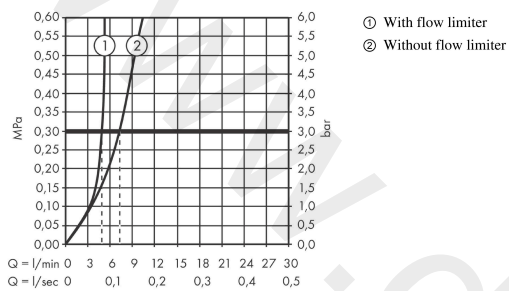

AXOR Uno
Single lever bidet mixer with zero handle and pop-up waste set
 Finish: **Chrome** Article Number: **45200000**

product features

- consists of: single lever bidet mixer, waste set
- projection: 124 mm
- spout height: 93 mm
- aerator with ball pivot
- spray type: normal spray
- maximum flow rate at 3 bar: 5 l/min
- ceramic cartridge
- temperature limitation adjustable
- suitable for continuous flow water heaters
- pop-up waste set G 1¼
- connection type: G ¾ connections
- connection dimension: DN15
- EU taxonomy: max. 6 l/min - Substantial Contribution (SC) possible
- WRAS 1905300

Article Details

Price excl. VAT

504,17 £

Technology

Product image

Scale drawing

AXOR Uno
Single lever bidet mixer with zero handle and pop-up waste set
 Finish: **Chrome** Article Number: **45200000**

Flowchart