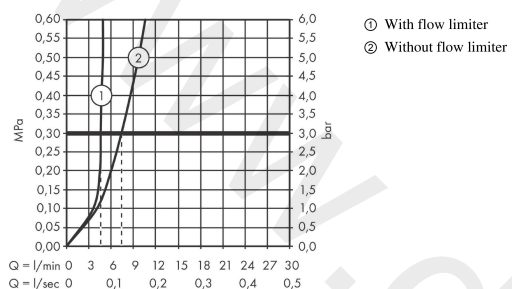

AXOR Edge
Single lever basin mixer 130 with push-open waste set
Finish: **Chrome** Article Number: **46010000**

Flowchart