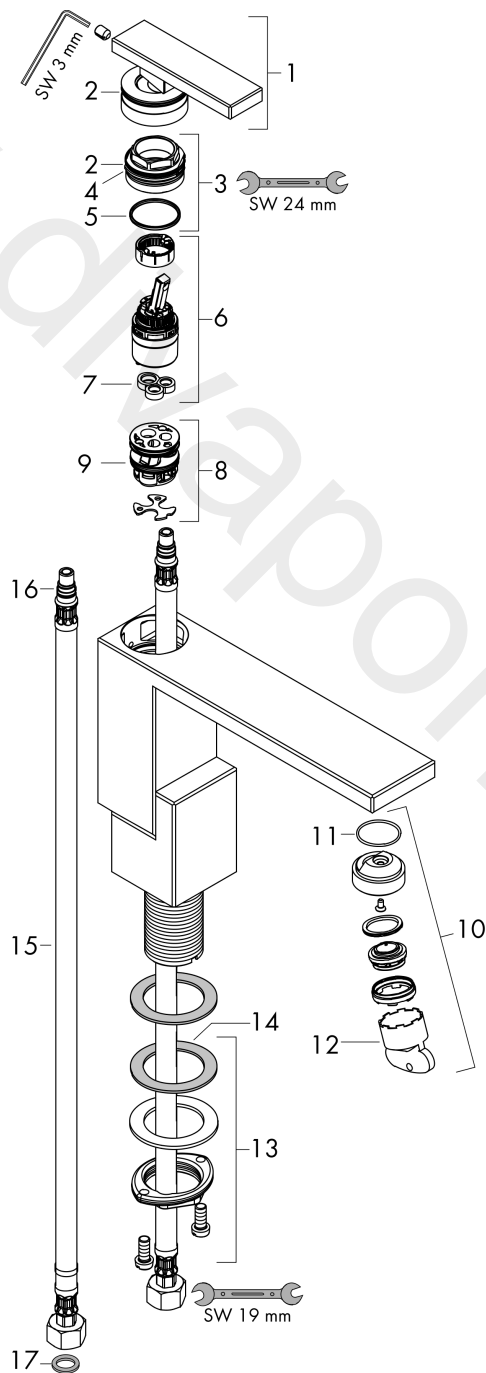

AXOR Edge
Single lever basin mixer 130 with push-open waste set
 Finish: **Chrome** Article Number: **46010000**

product features

- consists of: single lever basin mixer, waste set
- ComfortZone 130
- projection: 160 mm
- spout height: 131 mm
- handle variant: lever handle
- spray type: normal spray
- maximum flow rate at 3 bar: 5 l/min
- ceramic cartridge
- temperature limitation adjustable
- suitable for continuous flow water heaters
- push-open waste set G 1¼
- material waste set: metal
- connection type: G ¾ connections
- connection dimension: DN15
- EU taxonomy: max. 6 l/min - Substantial Contribution (SC)
- WRAS 1907354

Exploded Drawing

Year of production: >04/19

AXOR Edge
Single lever basin mixer 130 with push-open waste set
 Finish: **Chrome** Article Number: **46010000**

Spare part list

Year of production: >04/19

| Pos. | | Article Number | Price | PU |
|------|-------------------------------------|----------------|----------|----|
| 1 | handle | 93422000 | £ 275,00 | 1 |
| 2 | O-ring 33x1,5 | 98164000 | £ 3,30 | 1 |
| 3 | nut | 92926000 | £ 16,10 | 1 |
| 4 | O-ring 29x2 | 98391000 | £ 3,30 | 1 |
| 5 | O-ring 25x1,5 | 98146000 | £ 3,30 | 1 |
| 6 | cartridge, assy | 92900000 | £ 64,00 | 1 |
| 7 | seal | 93383000 | £ 13,30 | 1 |
| 8 | adapter for cartridge | 98866000 | £ 35,00 | 1 |
| 9 | O-ring 23x2 | 98398000 | £ 3,30 | 1 |
| 10 | aerator M24x1 (5 l/min) | 93426000 | £ 79,00 | 1 |
| 11 | O-ring 22x1,2 | 98397000 | - | 1 |
| 12 | service tool | 95661000 | £ 6,10 | 1 |
| 13 | fixing set (Ø 32) | 13961000 | £ 25,00 | 1 |
| 14 | lever collar | 97548000 | £ 3,30 | 1 |
| 15 | connection hose 600 mm M8x0,75 G3/8 | 96556000 | £ 25,00 | 1 |
| 16 | sealing set | 95581000 | £ 6,10 | 1 |
| 17 | O-ring 7x1,5 | 98422000 | £ 3,30 | 1 |
| a | push-open waste set | 51300000 | £ 94,00 | 1 |
| b | fixation extension 35 mm | 13898000 | £ 79,00 | 1 |