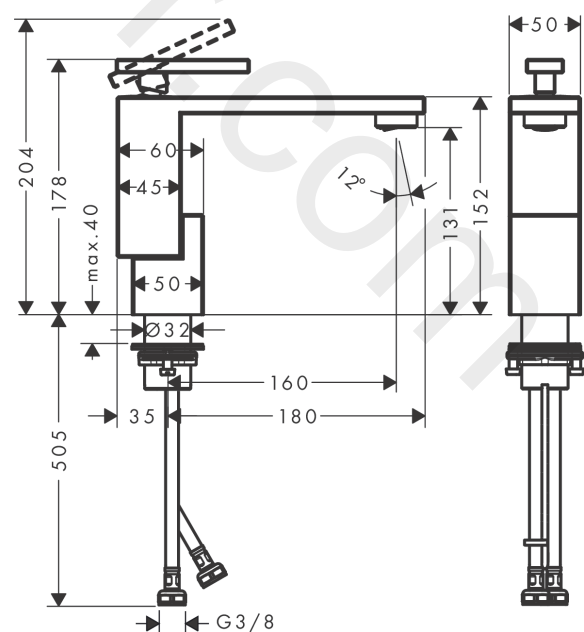

Scale drawing