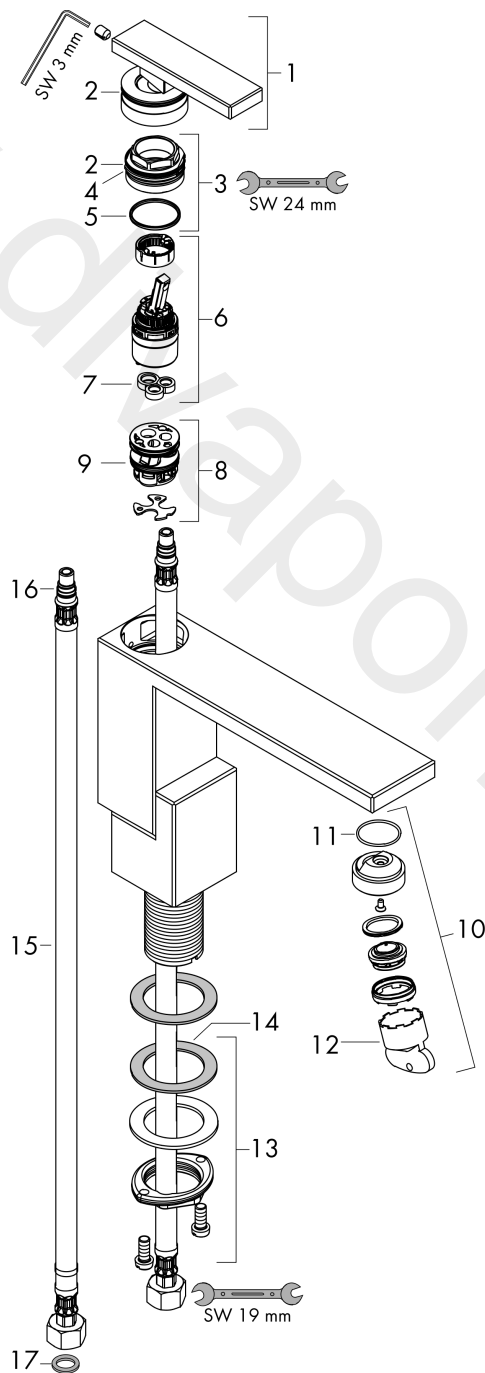

AXOR Edge
Single lever basin mixer 130 with push-open waste set - diamond cut
 Finish: **Chrome** Article Number: **46011000**

product features

- consists of: single lever basin mixer, waste set
- ComfortZone 130
- projection: 160 mm
- spout height: 131 mm
- handle variant: lever handle
- spray type: normal spray
- maximum flow rate at 3 bar: 5 l/min
- ceramic cartridge
- temperature limitation adjustable
- suitable for continuous flow water heaters
- push-open waste set G 1¼
- material waste set: metal
- connection type: G ¾ connections
- connection dimension: DN15
- EU taxonomy: max. 6 l/min - Substantial Contribution (SC)
- WRAS 1907354

AXOR Edge
Single lever basin mixer 130 with push-open waste set - diamond cut
 Finish: **Chrome** Article Number: **46011000**

Flowchart

AXOR Edge
Single lever basin mixer 130 with push-open waste set - diamond cut
 Finish: **Chrome** Article Number: **46011000**

Exploded Drawing

Year of production: >06/19

AXOR Edge
Single lever basin mixer 130 with push-open waste set - diamond cut
 Finish: **Chrome** Article Number: **46011000**

Spare part list

Year of production: >06/19

Pos.		Article Number	Price	PU
1	handle	93422000	£ 275,00	1
2	O-ring 33x1,5	98164000	£ 3,30	1
3	nut	92926000	£ 16,10	1
4	O-ring 29x2	98391000	£ 3,30	1
5	O-ring 25x1,5	98146000	£ 3,30	1
6	cartridge, assy	92900000	£ 64,00	1
7	seal	93383000	£ 13,30	1
8	adapter for cartridge	98866000	£ 35,00	1
9	O-ring 23x2	98398000	£ 3,30	1
10	aerator M24x1 (5 l/min)	93426000	£ 79,00	1
11	O-ring 22x1,2	98397000	-	1
12	service tool	95661000	£ 6,10	1
13	fixing set (Ø 32)	13961000	£ 25,00	1
14	lever collar	97548000	£ 3,30	1
15	connection hose 600 mm M8x0,75 G3/8	96556000	£ 25,00	1
16	O-ring 7x1,5	98422000	£ 3,30	1
17	sealing set	95581000	£ 6,10	1
a	push-open waste set	51300000	£ 94,00	1
b	fixation extension 35 mm	13898000	£ 79,00	1