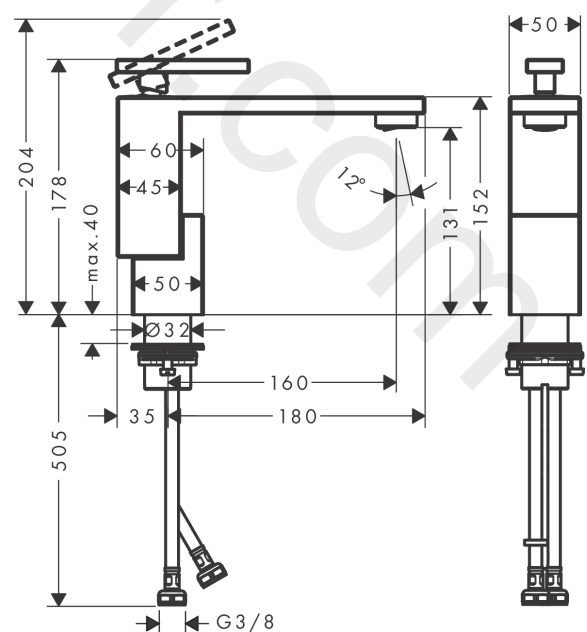

AXOR Edge
Single lever basin mixer 130 with push-open waste set - diamond cut
 Finish: **Chrome** Article Number: **46011000**

product features

- consists of: single lever basin mixer, waste set
- ComfortZone 130
- projection: 160 mm
- spout height: 131 mm
- handle variant: lever handle
- spray type: normal spray
- maximum flow rate at 3 bar: 5 l/min
- ceramic cartridge
- temperature limitation adjustable
- suitable for continuous flow water heaters
- push-open waste set G 1¼
- material waste set: metal
- connection type: G ¾ connections
- connection dimension: DN15
- EU taxonomy: max. 6 l/min - Substantial Contribution (SC)
- WRAS 1907354

AXOR Edge
Single lever basin mixer 130 with push-open waste set - diamond cut
 Finish: **Chrome** Article Number: **46011000**

Flowchart

AXOR Edge
Single lever basin mixer 130 with push-open waste set - diamond cut
 Finish: **Chrome** Article Number: **46011000**

Exploded Drawing

Year of production: >06/19

AXOR Edge
Single lever basin mixer 130 with push-open waste set - diamond cut
 Finish: **Chrome** Article Number: **46011000**

Spare part list

Year of production: >06/19

Pos.		Article Number	Price	PU
1	handle	93422000	£ 275,00	1
2	O-ring 33x1,5	98164000	£ 3,30	1
3	nut	92926000	£ 16,10	1
4	O-ring 29x2	98391000	£ 3,30	1
5	O-ring 25x1,5	98146000	£ 3,30	1
6	cartridge, assy	92900000	£ 64,00	1
7	seal	93383000	£ 13,30	1
8	adapter for cartridge	98866000	£ 35,00	1
9	O-ring 23x2	98398000	£ 3,30	1
10	aerator M24x1 (5 l/min)	93426000	£ 79,00	1
11	O-ring 22x1,2	98397000	-	1
12	service tool	95661000	£ 6,10	1
13	fixing set (Ø 32)	13961000	£ 25,00	1
14	lever collar	97548000	£ 3,30	1
15	connection hose 600 mm M8x0,75 G3/8	96556000	£ 25,00	1
16	O-ring 7x1,5	98422000	£ 3,30	1
17	sealing set	95581000	£ 6,10	1
a	push-open waste set	51300000	£ 94,00	1
b	fixation extension 35 mm	13898000	£ 79,00	1