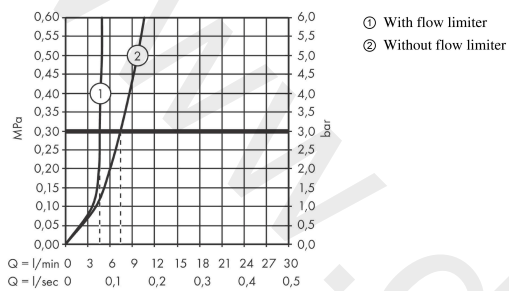

AXOR Edge
Single lever basin mixer 130 with push-open waste set - diamond cut
 Finish: **Chrome** Article Number: **46011000**

product features

- consists of: single lever basin mixer, waste set
- ComfortZone 130
- projection: 160 mm
- spout height: 131 mm
- handle variant: lever handle
- spray type: normal spray
- maximum flow rate at 3 bar: 5 l/min
- ceramic cartridge
- temperature limitation adjustable
- suitable for continuous flow water heaters
- push-open waste set G 1¼
- material waste set: metal
- connection type: G ¾ connections
- connection dimension: DN15
- EU taxonomy: max. 6 l/min - Substantial Contribution (SC)
- WRAS 1907354

AXOR Edge
Single lever basin mixer 130 with push-open waste set - diamond cut
 Finish: **Chrome** Article Number: **46011000**

Flowchart

AXOR Edge
Single lever basin mixer 130 with push-open waste set - diamond cut
 Finish: **Chrome** Article Number: **46011000**