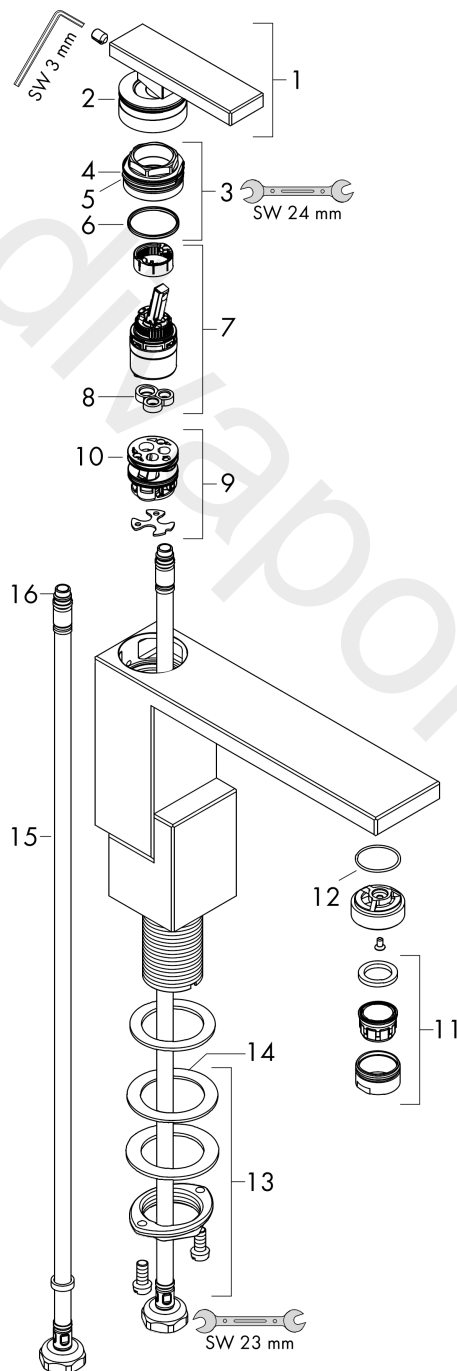

AXOR Edge

Single lever basin mixer 130 with push-open waste set - diamond cut 2 ticks

Finish: **Chrome** Article Number: **46012009**

product features

- consists of: single lever basin mixer, waste set
- ComfortZone 130
- projection: 160 mm
- spout height: 131 mm
- handle variant: lever handle
- spray type: normal spray
- maximum flow rate at 3 bar: 3 l/min
- ceramic cartridge
- temperature limitation adjustable
- suitable for continuous flow water heaters
- push-open waste set G 1¼
- material waste set: metal
- connection type: G ½ connections
- connection dimension: DN15

Technology

Product image

Scale drawing

AXOR Edge
Single lever basin mixer 130 with push-open waste set - diamond cut 2 ticks
Finish: **Chrome** Article Number: **46012009**

Flowchart

AXOR Edge
Single lever basin mixer 130 with push-open waste set - diamond cut 2 ticks
Finish: **Chrome** Article Number: **46012009**

Exploded Drawing

Year of production: >04/20

AXOR Edge
Single lever basin mixer 130 with push-open waste set - diamond cut 2 ticks
 Finish: **Chrome** Article Number: **46012009**

Spare part list

Year of production: >04/20

Pos.		Article Number	Price	PU
1	handle	93422000	£ 275,00	1
2	O-ring 33x1,5	98164000	£ 3,30	1
3	nut	92926000	£ 16,10	1
4	O-ring 30x1,5	98433000	£ 3,30	1
5	O-ring 29x2	98391000	£ 3,30	1
6	O-ring 25x1,5	98146000	£ 3,30	1
7	cartridge, assy	92900000	£ 64,00	1
8	seal	93383000	£ 13,30	1
9	adapter for cartridge	98866000	£ 35,00	1
10	O-ring 23x2	98398000	£ 3,30	1
11	O-ring 22x1,2	98397000	-	1
12	aerator M24x1 (3,8 l/min)	93828000	£ 64,00	1
13	fixing set (Ø 32)	13961000	£ 25,00	1
14	lever collar	97548000	£ 3,30	1
15	connection hose 600 mm M8x0,75 G1/2	92482000	£ 43,00	1
16	O-ring 6,6x1,6	93019000	£ 3,30	1
a	push-open waste set	51300000	£ 94,00	1
b	fixation extension 35 mm	13898000	£ 79,00	1