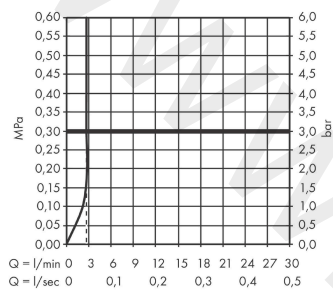

AXOR Edge

Single lever basin mixer 130 with push-open waste set - diamond cut 2 ticks

Finish: **Chrome** Article Number: **46012009**

product features

- consists of: single lever basin mixer, waste set
- ComfortZone 130
- projection: 160 mm
- spout height: 131 mm
- handle variant: lever handle
- spray type: normal spray
- maximum flow rate at 3 bar: 3 l/min
- ceramic cartridge
- temperature limitation adjustable
- suitable for continuous flow water heaters
- push-open waste set G 1¼
- material waste set: metal
- connection type: G ½ connections
- connection dimension: DN15

Technology

Product image

Scale drawing

AXOR Edge
Single lever basin mixer 130 with push-open waste set - diamond cut 2 ticks
Finish: **Chrome** Article Number: **46012009**

Flowchart

AXOR Edge
Single lever basin mixer 130 with push-open waste set - diamond cut 2 ticks
Finish: **Chrome** Article Number: **46012009**

Exploded Drawing

Year of production: >04/20

AXOR Edge
Single lever basin mixer 130 with push-open waste set - diamond cut 2 ticks
 Finish: **Chrome** Article Number: **46012009**

Spare part list

Year of production: >04/20