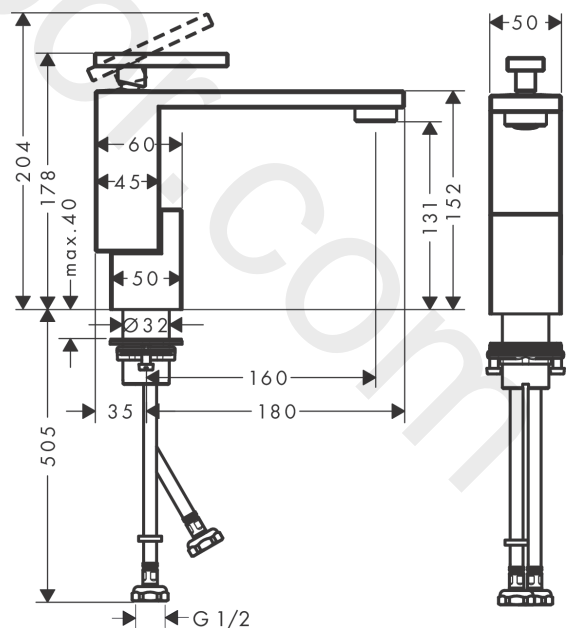

AXOR Edge

Single lever basin mixer 130 with push-open waste set - diamond cut 2 ticks

Finish: **Chrome** Article Number: **46012009**

product features

- consists of: single lever basin mixer, waste set
- ComfortZone 130
- projection: 160 mm
- spout height: 131 mm
- handle variant: lever handle
- spray type: normal spray
- maximum flow rate at 3 bar: 3 l/min
- ceramic cartridge
- temperature limitation adjustable
- suitable for continuous flow water heaters
- push-open waste set G 1¼
- material waste set: metal
- connection type: G ½ connections
- connection dimension: DN15

Technology

Product image

Scale drawing

AXOR Edge
Single lever basin mixer 130 with push-open waste set - diamond cut 2 ticks
Finish: **Chrome** Article Number: **46012009**

Flowchart

AXOR Edge
Single lever basin mixer 130 with push-open waste set - diamond cut 2 ticks
Finish: **Chrome** Article Number: **46012009**

Exploded Drawing

Year of production: >04/20

AXOR Edge
Single lever basin mixer 130 with push-open waste set - diamond cut 2 ticks
 Finish: **Chrome** Article Number: **46012009**

Spare part list

Year of production: >04/20

Pos.		Article Number	Price	PU
1	handle	93422000	£ 275,00	1
2	O-ring 33x1,5	98164000	£ 3,30	1
3	nut	92926000	£ 16,10	1
4	O-ring 30x1,5	98433000	£ 3,30	1
5	O-ring 29x2	98391000	£ 3,30	1
6	O-ring 25x1,5	98146000	£ 3,30	1
7	cartridge, assy	92900000	£ 64,00	1
8	seal	93383000	£ 13,30	1
9	adapter for cartridge	98866000	£ 35,00	1
10	O-ring 23x2	98398000	£ 3,30	1
11	O-ring 22x1,2	98397000	-	1
12	aerator M24x1 (3,8 l/min)	93828000	£ 64,00	1
13	fixing set (Ø 32)	13961000	£ 25,00	1
14	lever collar	97548000	£ 3,30	1
15	connection hose 600 mm M8x0,75 G1/2	92482000	£ 43,00	1
16	O-ring 6,6x1,6	93019000	£ 3,30	1
a	push-open waste set	51300000	£ 94,00	1
b	fixation extension 35 mm	13898000	£ 79,00	1