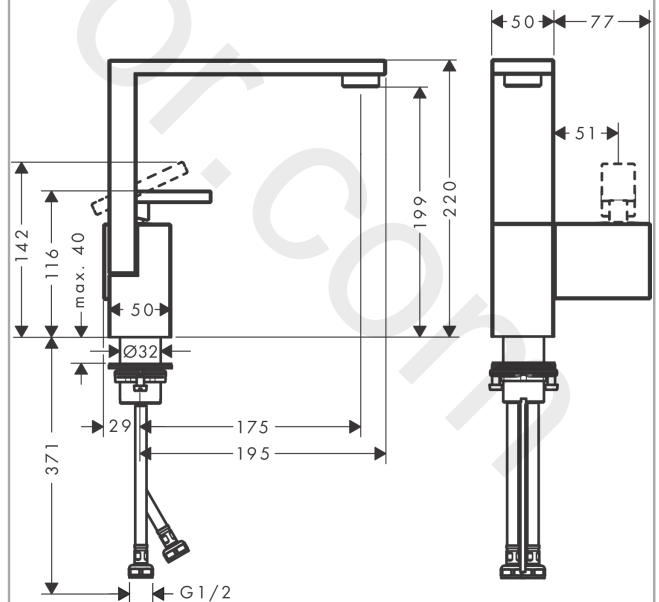

AXOR Edge

Single lever basin mixer 190 with push-open waste set - diamond cut 2 ticks

Finish: **Chrome** Article Number: **46022009**

product features

- consists of: single lever basin mixer, waste set
- ComfortZone 190
- projection: 175 mm
- spout height: 199 mm
- handle variant: lever handle
- spray type: normal spray
- maximum flow rate at 3 bar: 3 l/min
- ceramic cartridge
- temperature limitation adjustable
- suitable for continuous flow water heaters
- push-open waste set G 1¼
- material waste set: metal
- connection type: G ½ connections
- connection dimension: DN15

Technology

Product image

Scale drawing

AXOR Edge
Single lever basin mixer 190 with push-open waste set - diamond cut 2 ticks
Finish: **Chrome** Article Number: **46022009**

Flowchart

AXOR Edge
Single lever basin mixer 190 with push-open waste set - diamond cut 2 ticks
 Finish: **Chrome** Article Number: **46022009**

Exploded Drawing

Year of production: >04/20

AXOR Edge
Single lever basin mixer 190 with push-open waste set - diamond cut 2 ticks
 Finish: **Chrome** Article Number: **46022009**

Spare part list

Year of production: >04/20

Pos.		Article Number	Price	PU
1	handle	93424000	£ 275,00	1
2	O-ring 33x1,5	98164000	£ 3,30	1
3	nut	92926000	£ 16,10	1
4	O-ring 25x1,5	98146000	£ 3,30	1
5	O-ring 30x1,5	98433000	£ 3,30	1
6	O-ring 29x2	98391000	£ 3,30	1
7	cartridge, assy	92900000	£ 64,00	1
8	seal	93383000	£ 13,30	1
9	aerator M24x1 (3,5 l/min)	92508000	£ 20,50	1
10	O-ring 22x1,2	98397000	-	1
11	fixing set (Ø 32)	13961000	£ 25,00	1
12	lever collar	97548000	£ 3,30	1
13	connection hose 450 mm G½	93020000	£ 35,00	1
14	O-ring 6,6x1,6	93019000	£ 3,30	1
a	push-open waste set	51300000	£ 94,00	1
b	fixation extension 35 mm	13898000	£ 79,00	1