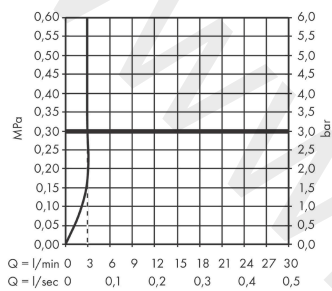

AXOR Edge

Single lever basin mixer 190 with push-open waste set - diamond cut 2 ticks

Finish: **Chrome** Article Number: **46022009**

product features

- consists of: single lever basin mixer, waste set
- ComfortZone 190
- projection: 175 mm
- spout height: 199 mm
- handle variant: lever handle
- spray type: normal spray
- maximum flow rate at 3 bar: 3 l/min
- ceramic cartridge
- temperature limitation adjustable
- suitable for continuous flow water heaters
- push-open waste set G 1¼
- material waste set: metal
- connection type: G ½ connections
- connection dimension: DN15

Technology

Product image

Scale drawing

AXOR Edge
Single lever basin mixer 190 with push-open waste set - diamond cut 2 ticks
Finish: **Chrome** Article Number: **46022009**

Flowchart

AXOR Edge
Single lever basin mixer 190 with push-open waste set - diamond cut 2 ticks
 Finish: **Chrome** Article Number: **46022009**

Exploded Drawing

Year of production: >04/20

AXOR Edge
Single lever basin mixer 190 with push-open waste set - diamond cut 2 ticks
 Finish: **Chrome** Article Number: **46022009**

Spare part list

Year of production: >04/20