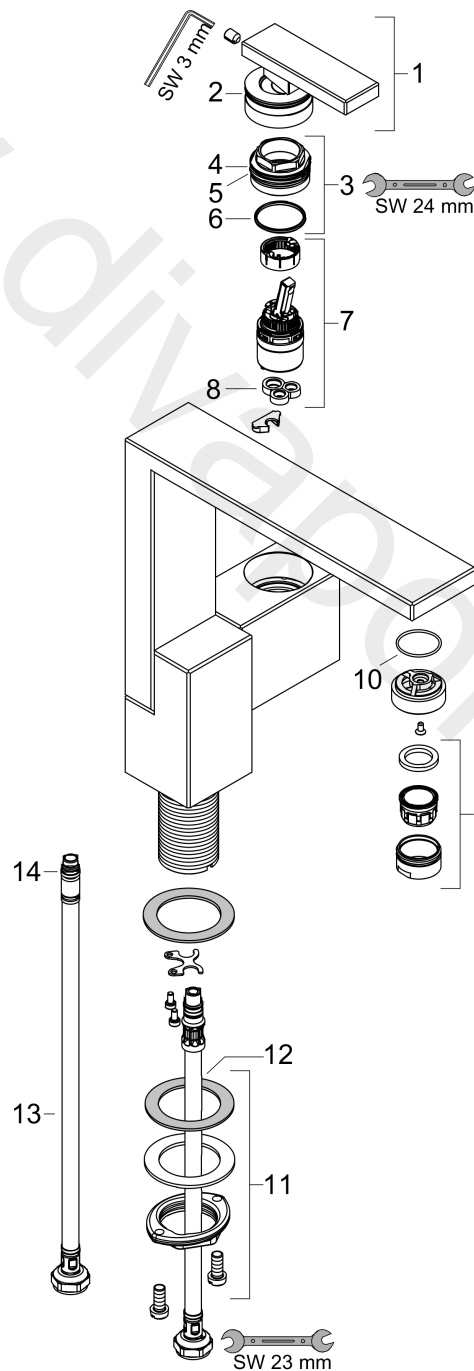

AXOR Edge

Single lever basin mixer 190 with push-open waste set - diamond cut 2 ticks

Finish: **Chrome** Article Number: **46022009**

product features

- consists of: single lever basin mixer, waste set
- ComfortZone 190
- projection: 175 mm
- spout height: 199 mm
- handle variant: lever handle
- spray type: normal spray
- maximum flow rate at 3 bar: 3 l/min
- ceramic cartridge
- temperature limitation adjustable
- suitable for continuous flow water heaters
- push-open waste set G 1¼
- material waste set: metal
- connection type: G ½ connections
- connection dimension: DN15

Technology

Product image

Scale drawing

AXOR Edge
Single lever basin mixer 190 with push-open waste set - diamond cut 2 ticks
Finish: **Chrome** Article Number: **46022009**

Flowchart

AXOR Edge
Single lever basin mixer 190 with push-open waste set - diamond cut 2 ticks
 Finish: **Chrome** Article Number: **46022009**

Exploded Drawing

Year of production: >04/20

AXOR Edge
Single lever basin mixer 190 with push-open waste set - diamond cut 2 ticks
 Finish: **Chrome** Article Number: **46022009**

Spare part list

Year of production: >04/20

Pos.		Article Number	Price	PU
1	handle	93424000	£ 275,00	1
2	O-ring 33x1,5	98164000	£ 3,30	1
3	nut	92926000	£ 16,10	1
4	O-ring 25x1,5	98146000	£ 3,30	1
5	O-ring 30x1,5	98433000	£ 3,30	1
6	O-ring 29x2	98391000	£ 3,30	1
7	cartridge, assy	92900000	£ 64,00	1
8	seal	93383000	£ 13,30	1
9	aerator M24x1 (3,5 l/min)	92508000	£ 20,50	1
10	O-ring 22x1,2	98397000	-	1
11	fixing set (Ø 32)	13961000	£ 25,00	1
12	lever collar	97548000	£ 3,30	1
13	connection hose 450 mm G½	93020000	£ 35,00	1
14	O-ring 6,6x1,6	93019000	£ 3,30	1
a	push-open waste set	51300000	£ 94,00	1
b	fixation extension 35 mm	13898000	£ 79,00	1