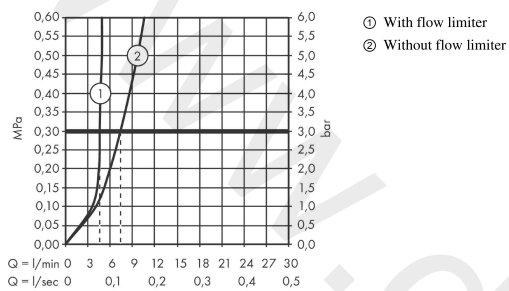

AXOR Edge
Single lever basin mixer 280 for wash bowls with push-open waste set
 Finish: **Chrome** Article Number: **46030000**

product features

- consists of: single lever basin mixer, waste set
- ComfortZone 280
- projection: 180 mm
- spout height: 282 mm
- handle variant: lever handle
- spray type: normal spray
- maximum flow rate at 3 bar: 5 l/min
- ceramic cartridge
- temperature limitation adjustable
- suitable for continuous flow water heaters
- push-open waste set G 1¼
- material waste set: metal
- connection type: G ¾ connections
- connection dimension: DN15
- EU taxonomy: max. 6 l/min - Substantial Contribution (SC)
- WRAS 1907354

AXOR Edge
Single lever basin mixer 280 for wash bowls with push-open waste set
Finish: **Chrome** Article Number: **46030000**

Flowchart

AXOR Edge
Single lever basin mixer 280 for wash bowls with push-open waste set
 Finish: **Chrome** Article Number: **46030000**