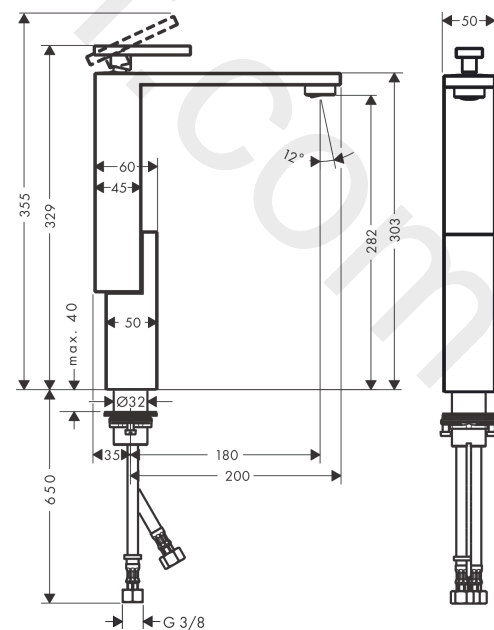

AXOR Edge
Single lever basin mixer 280 for wash bowls with push-open waste set
 Finish: **Chrome** Article Number: **46030000**

product features

- consists of: single lever basin mixer, waste set
- ComfortZone 280
- projection: 180 mm
- spout height: 282 mm
- handle variant: lever handle
- spray type: normal spray
- maximum flow rate at 3 bar: 5 l/min
- ceramic cartridge
- temperature limitation adjustable
- suitable for continuous flow water heaters
- push-open waste set G 1¼
- material waste set: metal
- connection type: G ¾ connections
- connection dimension: DN15
- EU taxonomy: max. 6 l/min - Substantial Contribution (SC)
- WRAS 1907354

AXOR Edge
Single lever basin mixer 280 for wash bowls with push-open waste set
Finish: **Chrome** Article Number: **46030000**

Flowchart

AXOR Edge
Single lever basin mixer 280 for wash bowls with push-open waste set
 Finish: **Chrome** Article Number: **46030000**

Exploded Drawing

Year of production: >04/19

AXOR Edge
Single lever basin mixer 280 for wash bowls with push-open waste set
 Finish: **Chrome** Article Number: **46030000**

Spare part list

Year of production: >04/19

Pos.		Article Number	Price	PU
1	handle	93422000	£ 275,00	1
2	O-ring 33x1,5	98164000	£ 3,30	1
3	nut	92926000	£ 16,10	1
4	O-ring 29x2	98391000	£ 3,30	1
5	O-ring 25x1,5	98146000	£ 3,30	1
6	cartridge, assy	92900000	£ 64,00	1
7	seal	93383000	£ 13,30	1
8	adapter for cartridge	98866000	£ 35,00	1
9	O-ring 23x2	98398000	£ 3,30	1
10	aerator M24x1 (5 l/min)	93426000	£ 79,00	1
11	O-ring 22x1,2	98397000	-	1
12	service tool	95661000	£ 6,10	1
13	fixing set (Ø 32)	13961000	£ 25,00	1
14	lever collar	97548000	£ 3,30	1
15	connection hose 900 mm M8x0,75 G3/8	96316000	£ 43,00	1
16	O-ring 7x1,5	98422000	£ 3,30	1
17	sealing set	95581000	£ 6,10	1
a	push-open waste set	51300000	£ 94,00	1
b	fixation extension 35 mm	13898000	£ 79,00	1