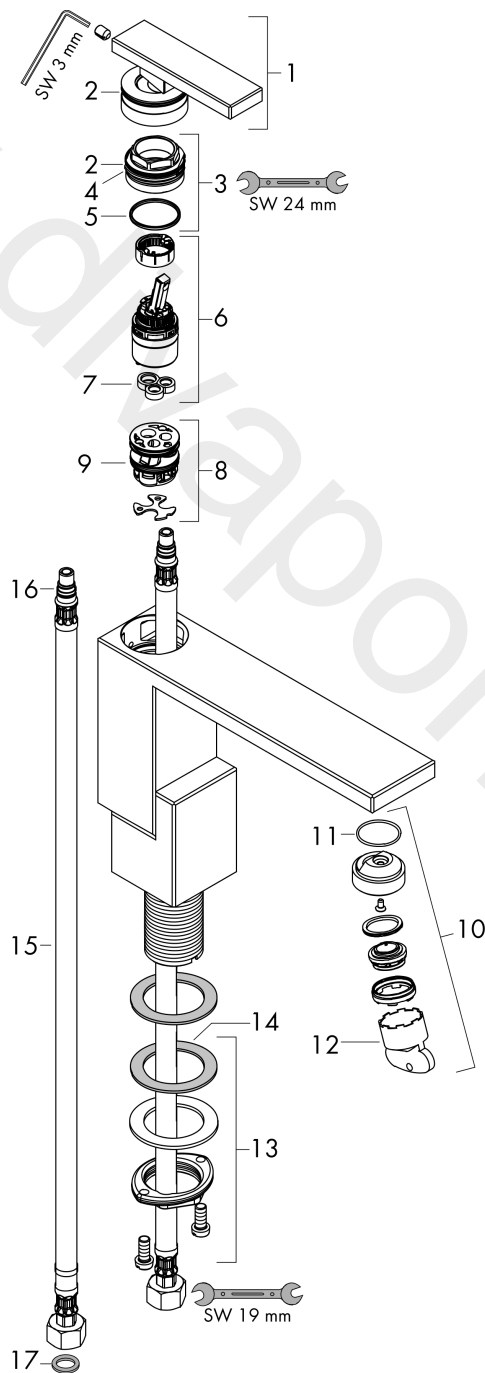

AXOR Edge
Single lever basin mixer 280 for wash bowls with push-open waste set
 Finish: **Chrome** Article Number: **46030000**

product features

- consists of: single lever basin mixer, waste set
- ComfortZone 280
- projection: 180 mm
- spout height: 282 mm
- handle variant: lever handle
- spray type: normal spray
- maximum flow rate at 3 bar: 5 l/min
- ceramic cartridge
- temperature limitation adjustable
- suitable for continuous flow water heaters
- push-open waste set G 1¼
- material waste set: metal
- connection type: G ¾ connections
- connection dimension: DN15
- EU taxonomy: max. 6 l/min - Substantial Contribution (SC)
- WRAS 1907354

AXOR Edge
Single lever basin mixer 280 for wash bowls with push-open waste set
Finish: **Chrome** Article Number: **46030000**

Flowchart

AXOR Edge
Single lever basin mixer 280 for wash bowls with push-open waste set
 Finish: **Chrome** Article Number: **46030000**

Exploded Drawing

Year of production: >04/19

AXOR Edge
Single lever basin mixer 280 for wash bowls with push-open waste set
 Finish: **Chrome** Article Number: **46030000**

Spare part list

Year of production: >04/19

Pos.		Article Number	Price	PU
1	handle	93422000	£ 275,00	1
2	O-ring 33x1,5	98164000	£ 3,30	1
3	nut	92926000	£ 16,10	1
4	O-ring 29x2	98391000	£ 3,30	1
5	O-ring 25x1,5	98146000	£ 3,30	1
6	cartridge, assy	92900000	£ 64,00	1
7	seal	93383000	£ 13,30	1
8	adapter for cartridge	98866000	£ 35,00	1
9	O-ring 23x2	98398000	£ 3,30	1
10	aerator M24x1 (5 l/min)	93426000	£ 79,00	1
11	O-ring 22x1,2	98397000	-	1
12	service tool	95661000	£ 6,10	1
13	fixing set (Ø 32)	13961000	£ 25,00	1
14	lever collar	97548000	£ 3,30	1
15	connection hose 900 mm M8x0,75 G3/8	96316000	£ 43,00	1
16	O-ring 7x1,5	98422000	£ 3,30	1
17	sealing set	95581000	£ 6,10	1
a	push-open waste set	51300000	£ 94,00	1
b	fixation extension 35 mm	13898000	£ 79,00	1