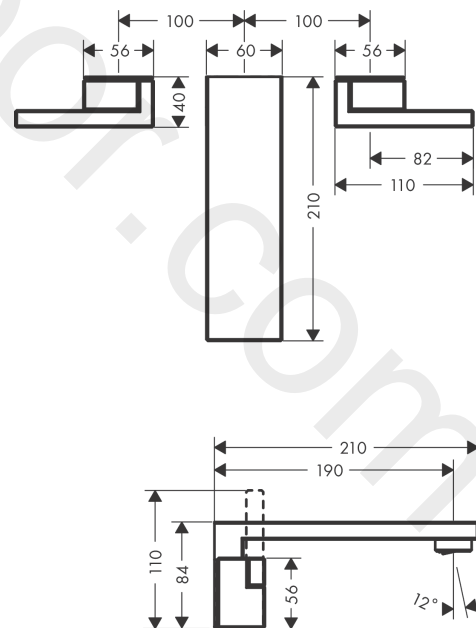

AXOR Edge

3-hole basin mixer for concealed installation wall-mounted with spout 190 mm and push-open waste set

Finish: **Chrome** Article Number: **46060000**

product features

- consists of: 3-hole basin mixer, waste set
- projection: 190 mm
- handle variant: lever handle
- spray type: normal spray
- maximum flow rate at 3 bar: 5 l/min
- ceramic valves hot/cold 90°
- suitable for continuous flow water heaters
- push-open waste set G 1¼
- material waste set: metal
- connection type: basic set
- connection dimension: DN15
- EU taxonomy: max. 6 l/min - Substantial Contribution (SC)

Article Details

Price excl. VAT

1.333,33 £

Technology

Product image

Scale drawing

AXOR Edge

3-hole basin mixer for concealed installation wall-mounted with spout 190 mm and push-open waste set

Finish: **Chrome** Article Number: **46060000**

Flowchart

AXOR Edge

3-hole basin mixer for concealed installation wall-mounted with spout 190 mm and push-open waste set

Finish: **Chrome** Article Number: **46060000**

Exploded Drawing

Year of production: >04/19

AXOR Edge
3-hole basin mixer for concealed installation wall-mounted with spout 190 mm and push-open waste set
 Finish: **Chrome** Article Number: **46060000**