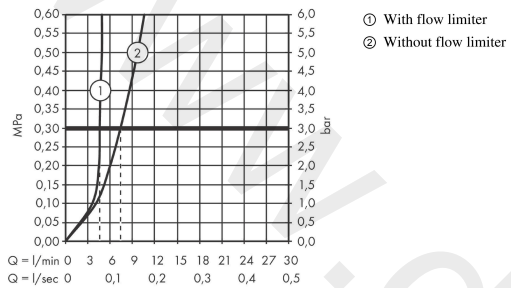

AXOR Edge

3-hole basin mixer for concealed installation wall-mounted with spout 190 mm and push-open waste set

Finish: **Chrome** Article Number: **46060000**

product features

- consists of: 3-hole basin mixer, waste set
- projection: 190 mm
- handle variant: lever handle
- spray type: normal spray
- maximum flow rate at 3 bar: 5 l/min
- ceramic valves hot/cold 90°
- suitable for continuous flow water heaters
- push-open waste set G 1¼
- material waste set: metal
- connection type: basic set
- connection dimension: DN15
- EU taxonomy: max. 6 l/min - Substantial Contribution (SC)

Article Details

Price excl. VAT

1.333,33 £

Technology

Product image

Scale drawing

AXOR Edge

3-hole basin mixer for concealed installation wall-mounted with spout 190 mm and push-open waste set

Finish: **Chrome** Article Number: **46060000**

Flowchart

AXOR Edge

3-hole basin mixer for concealed installation wall-mounted with spout 190 mm and push-open waste set

Finish: **Chrome** Article Number: **46060000**