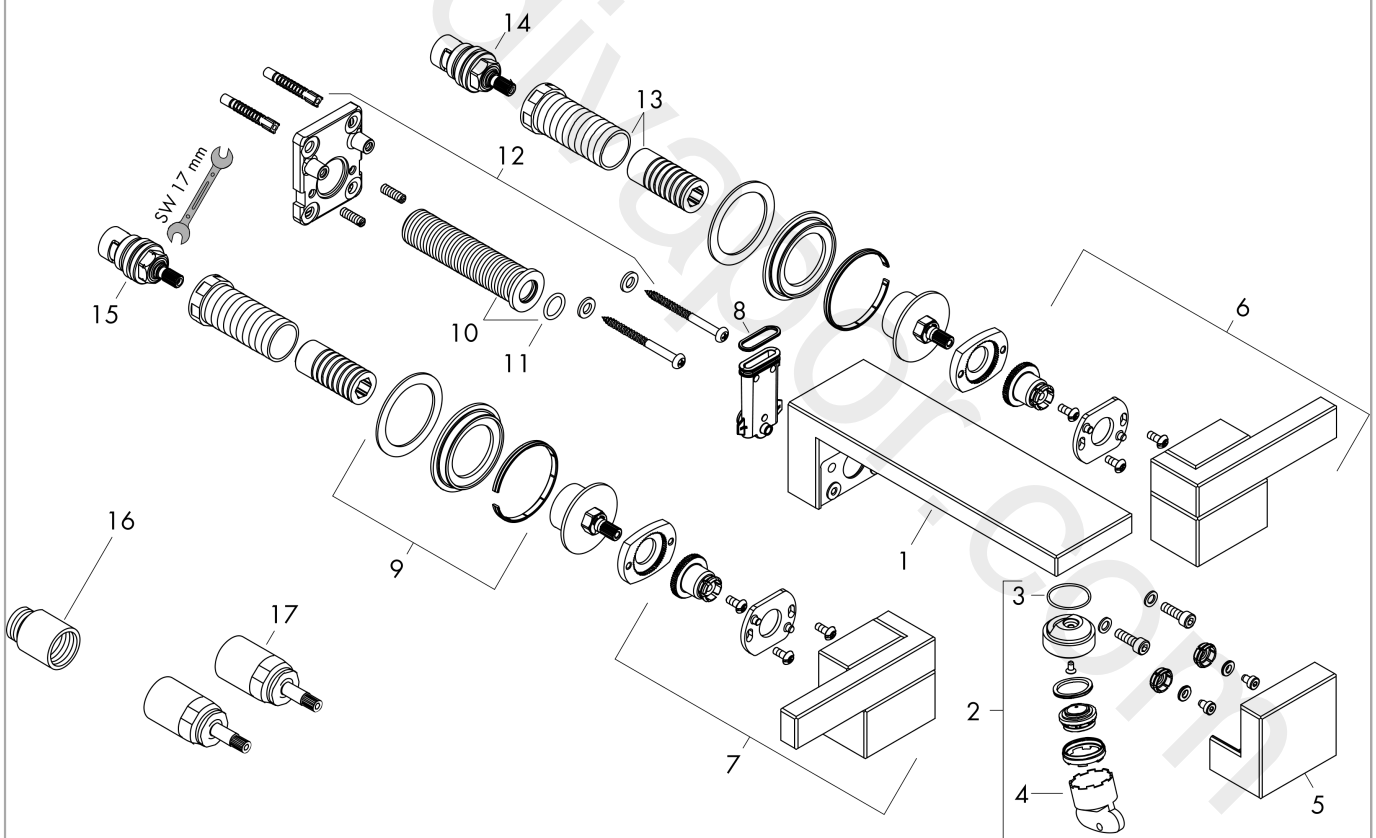

AXOR Edge

3-hole basin mixer for concealed installation wall-mounted with spout 190 mm and push-open waste set

Finish: **Chrome** Article Number: **46060000**

product features

- consists of: 3-hole basin mixer, waste set
- projection: 190 mm
- handle variant: lever handle
- spray type: normal spray
- maximum flow rate at 3 bar: 5 l/min
- ceramic valves hot/cold 90°
- suitable for continuous flow water heaters
- push-open waste set G 1¼
- material waste set: metal
- connection type: basic set
- connection dimension: DN15
- EU taxonomy: max. 6 l/min - Substantial Contribution (SC)

Finish: **Chrome** Article Number: **46060000**

Flowchart

AXOR Edge

3-hole basin mixer for concealed installation wall-mounted with spout 190 mm and push-open waste set

Finish: **Chrome** Article Number: **46060000**

Exploded Drawing

Year of production: >04/19

AXOR Edge
3-hole basin mixer for concealed installation wall-mounted with spout 190 mm and push-open waste set
 Finish: **Chrome** Article Number: **46060000**

Spare part list

Year of production: >04/19

Pos.		Article Number	Price	PU
1	spout cpl.	93626000	£ 830,00	1
2	aerator M24x1 (5 l/min)	93426000	£ 79,00	1
3	O-ring 22x1,2	98397000	-	1
4	service tool	95661000	£ 6,10	1
5	cover	93627000	£ 585,00	1
6	handle for cold water	93621000	£ 830,00	1
7	handle for hot water	93622000	£ 830,00	1
8	O-ring 18x2	98181000	£ 6,10	1
9	escutcheon	93510000	£ 51,00	1
10	connecting thread G½	93625000	£ 64,00	1
11	O-ring 12x2	98214000	£ 3,30	1
12	mounting set	96179000	£ 13,30	1
13	fixing set	96393000	£ 35,00	1
14	shut off unit right closing	96350000	£ 51,00	1
15	shut off unit left closing	96351000	£ 51,00	1
16	extension 25 mm	95413000	£ 79,00	1
17	extension 25 mm	96259000	£ 79,00	1
a	base body	10303180	£ 300,00	1
b	pop up waste	51301000	£ 87,00	1